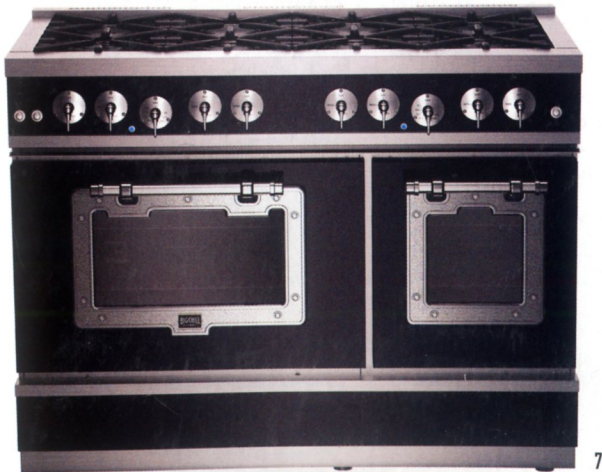

OCT
+
NOV
2019

30

MATTE BLACK IS BACK

Beautiful when used in abundance or eye-catching as an accent, matte black brings sophistication to coastal interiors.

STYLED BY MELISSA C. GILLESPIE

1. Tuxedo Wall Sconce
Blueprint Lighting
blueprintlighting.com