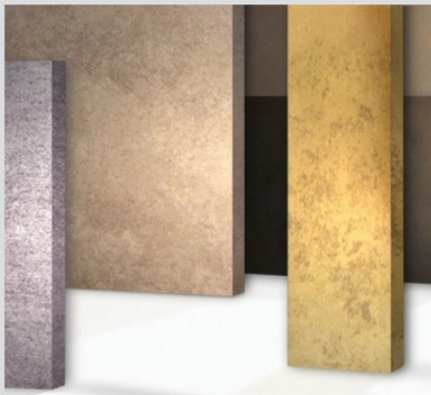

Look Walls & Interiors: Stitched Wallcovering
lookwalls.com
From the Lignes Collection of 13 new designs printed in dark and light earth tones, the Stitched wallcovering features a large-scale design that appears like thread on fabric, shown here in the pewter hue.

GRAFF: Camden Bathtub
graff-faucets.com
With a spacious interior and a stylish tiered base, this tub is made from GRAFF's proprietary Sleek Stone, a durable composite material comprised of dolomitic minerals bonded with a unique resin.

Chemetal: Moving to Mood Collection
chemetal.com
Chemetal presents this new collection of seven metal designs in a predominantly neutral palette, offering added depth and reflectivity that is ideal for interior walls, background panels, or a visual accent.

Mayer Fabrics: Tourist Collection
mayerfabrics.com
Calling to mind exotic locales, each upholstery fabric in this four-piece collection has its own special weave and color palette, with textural qualities that are designed to perform in demanding commercial environments.