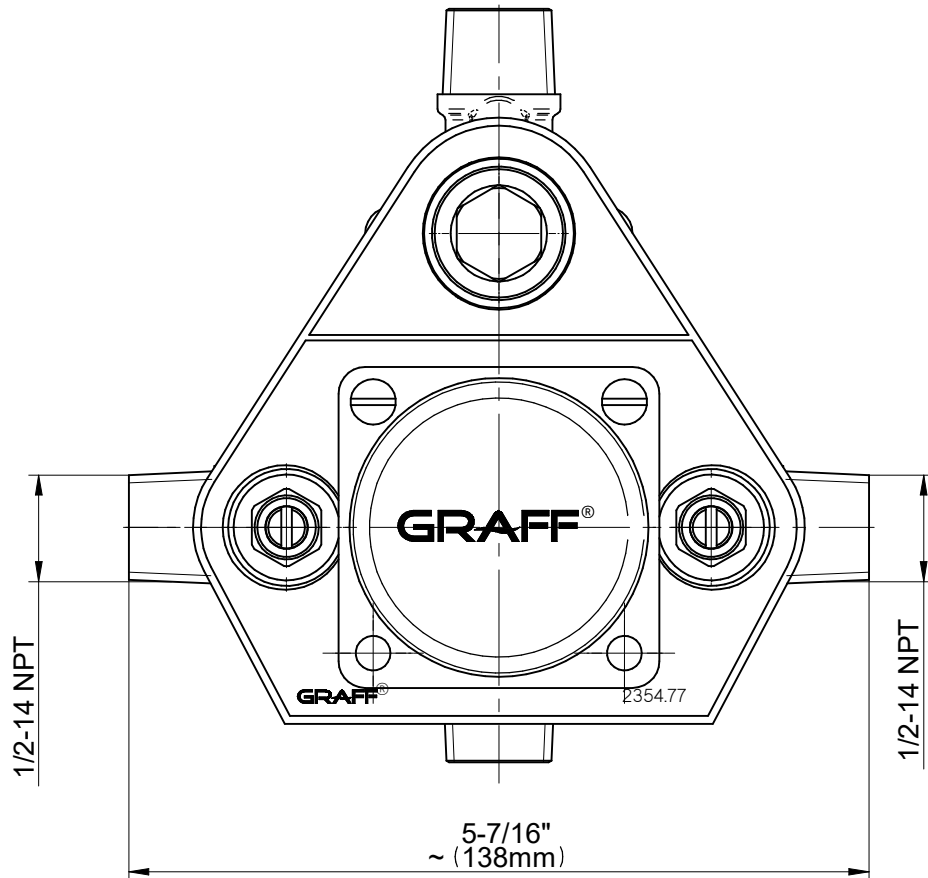

G-7055

PBV Series

GRAFF®
Art of Bath