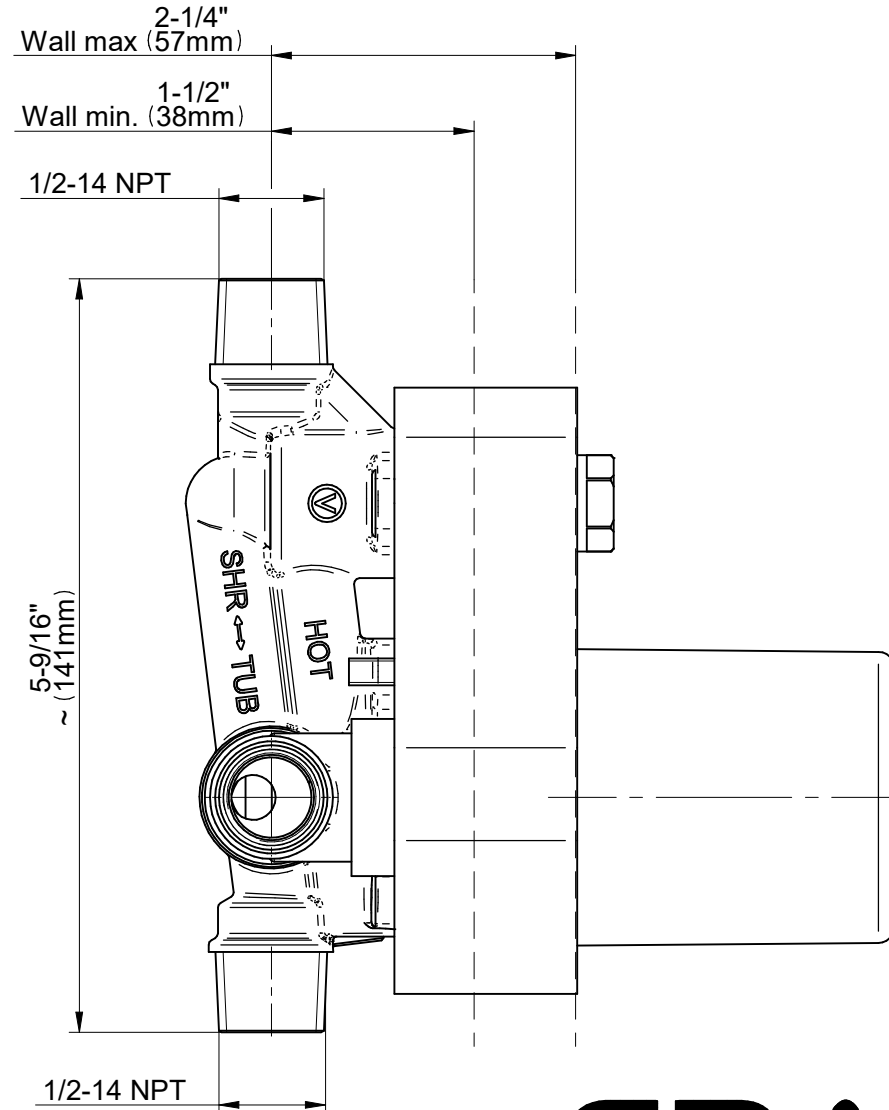

G-7055

PBV Series

GRAFF®
Art of Bath