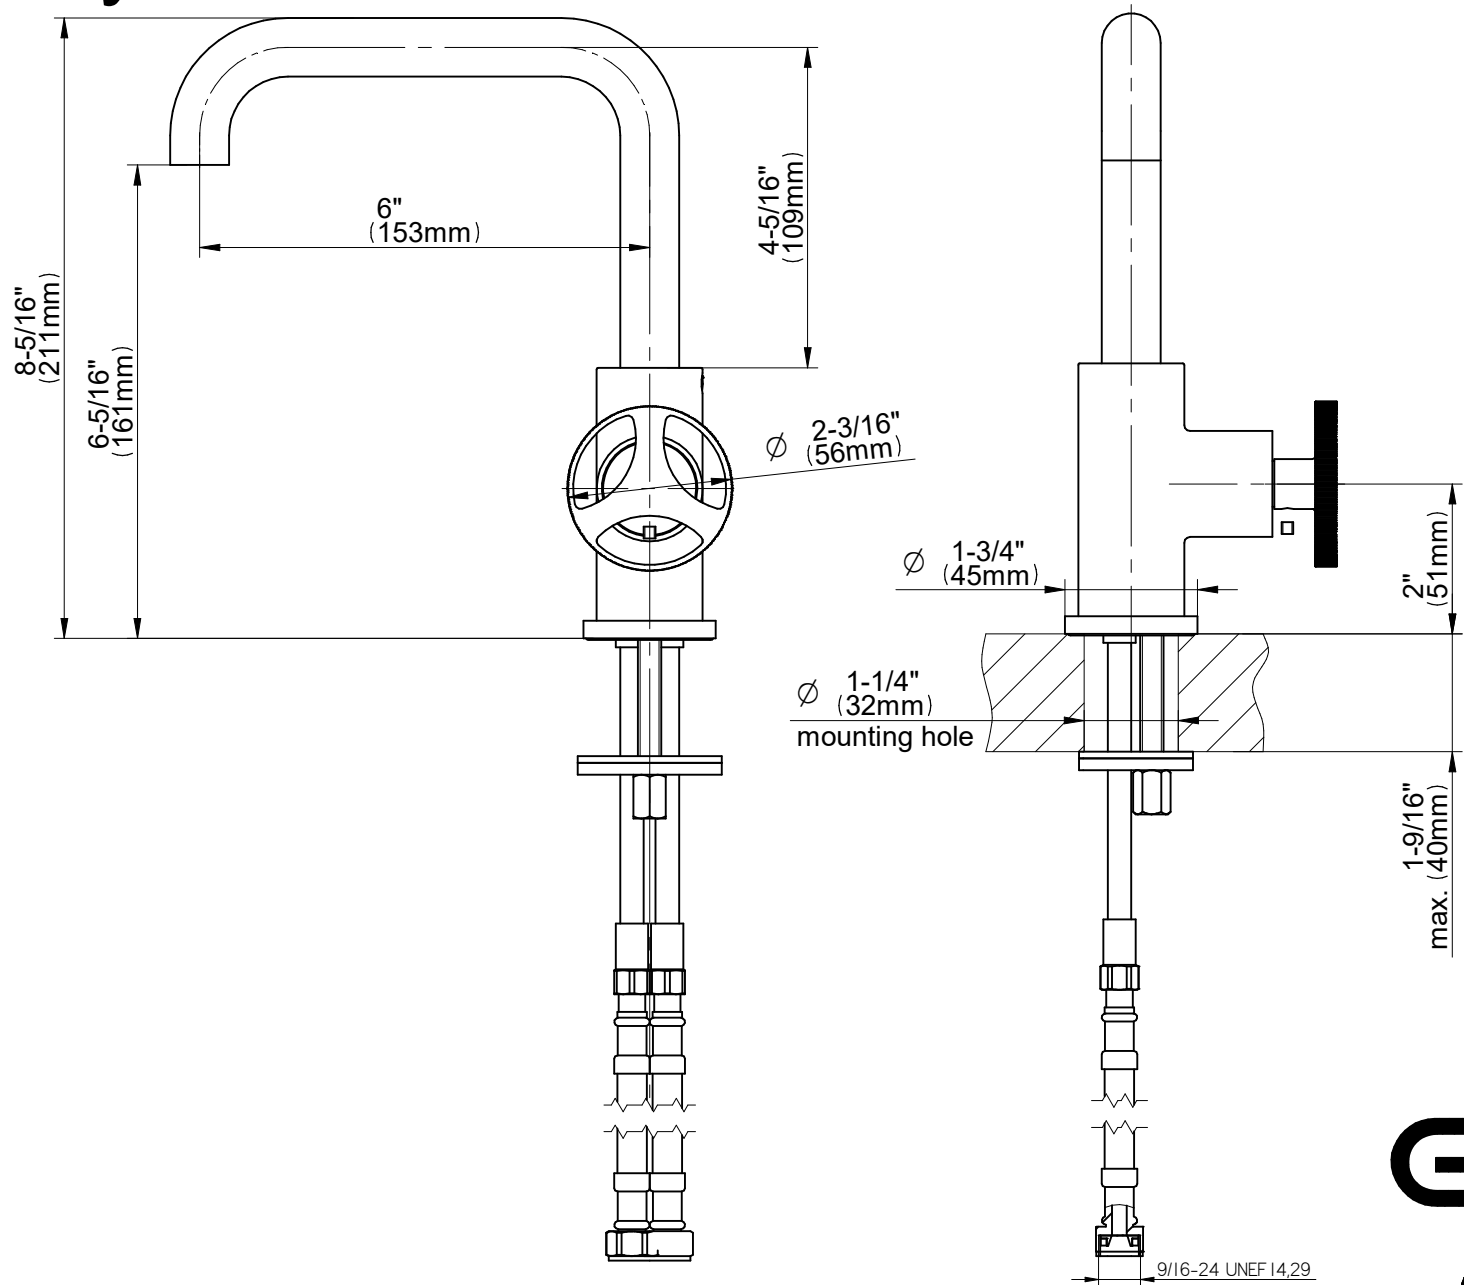

GN-11400-C19

Harley Series

GRAFF®
Art of Bath