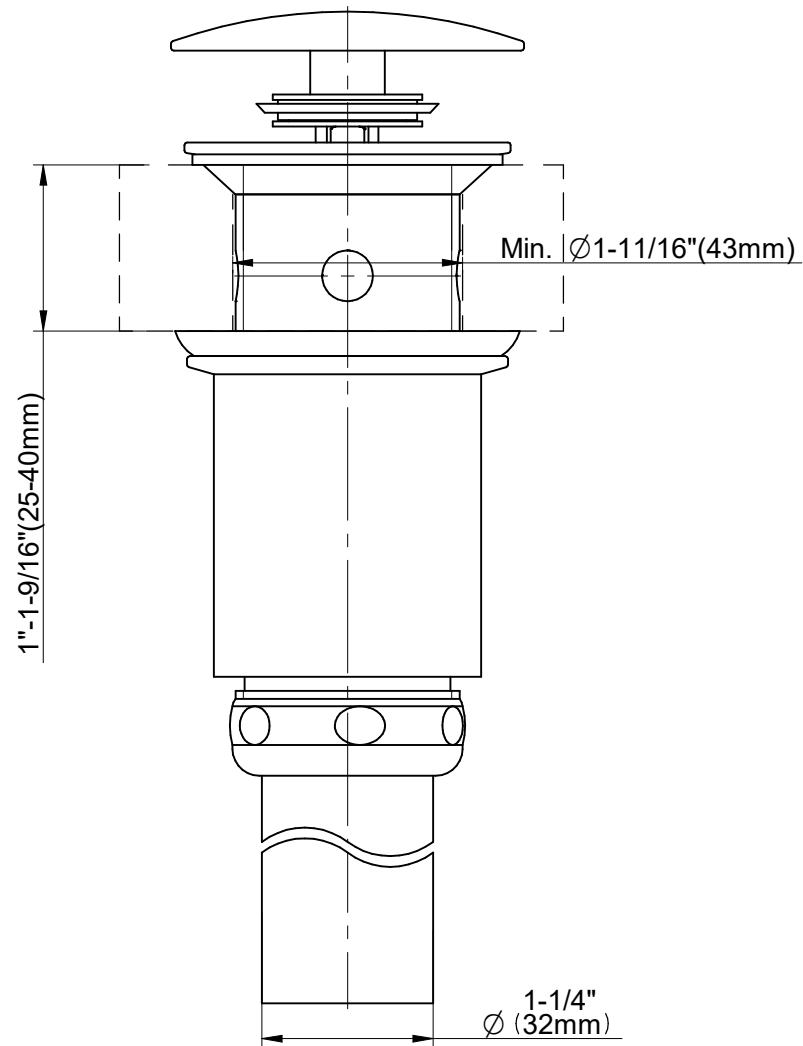

G-9955

Pop up waste Series

GRAFF[®]
Art of Bath