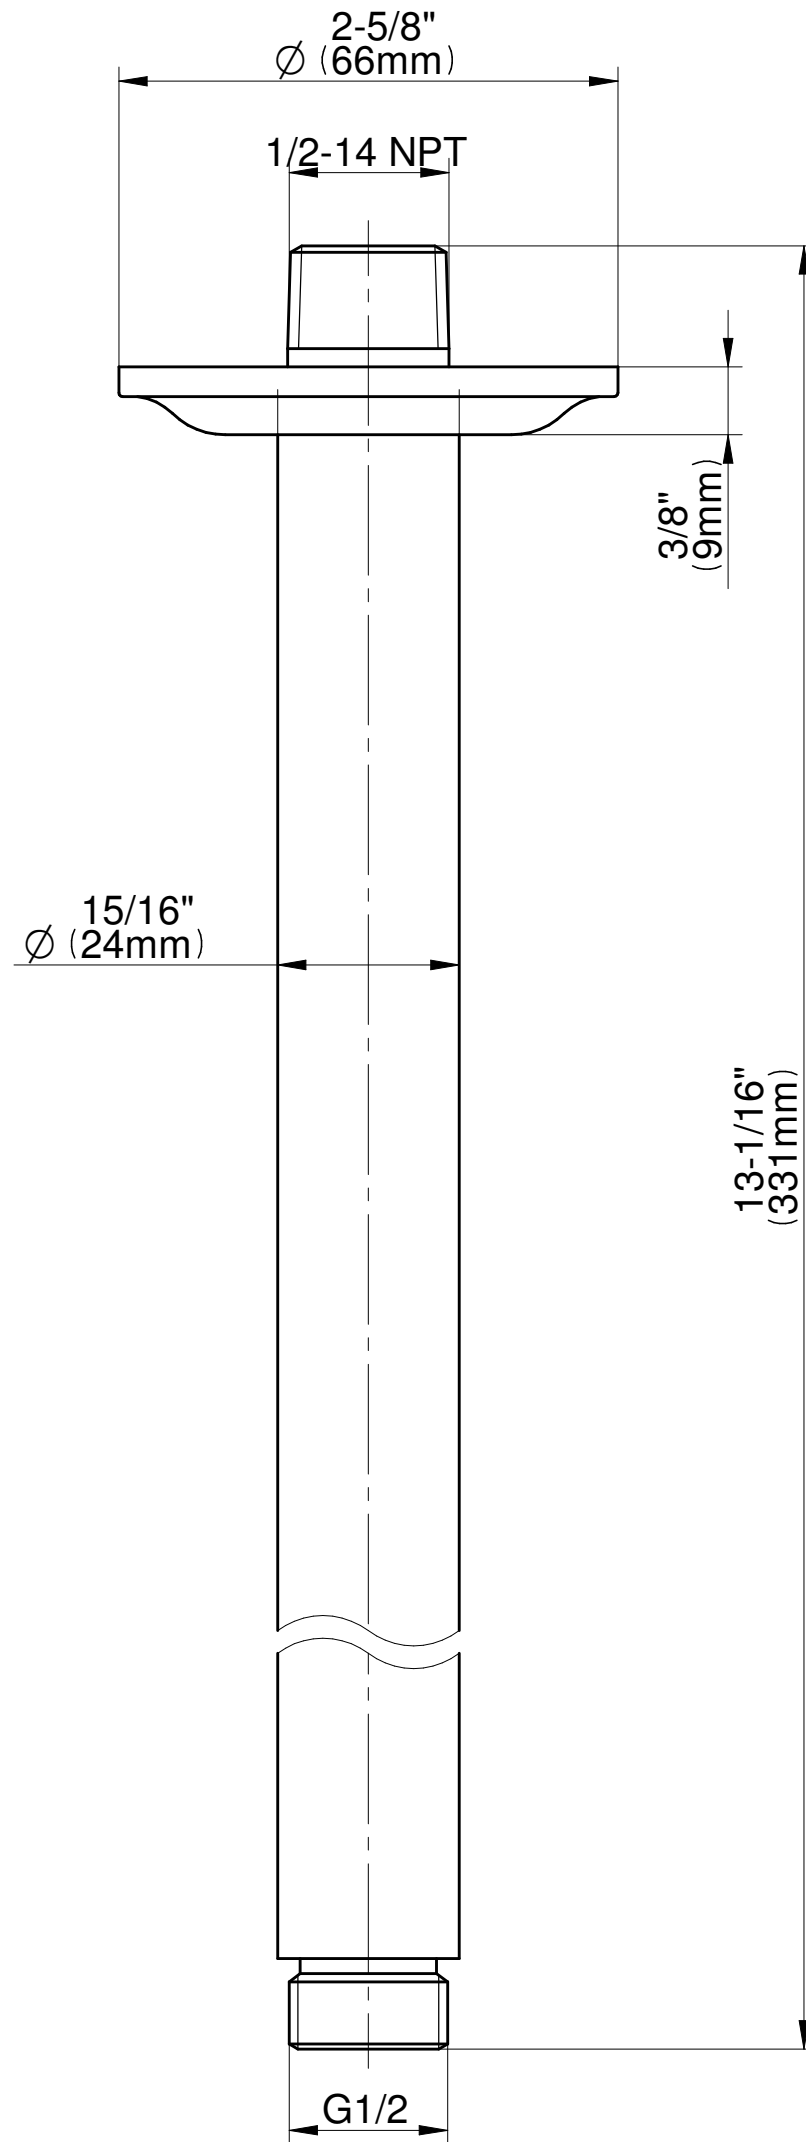

# G-8385

## Shower arm

## Shower head