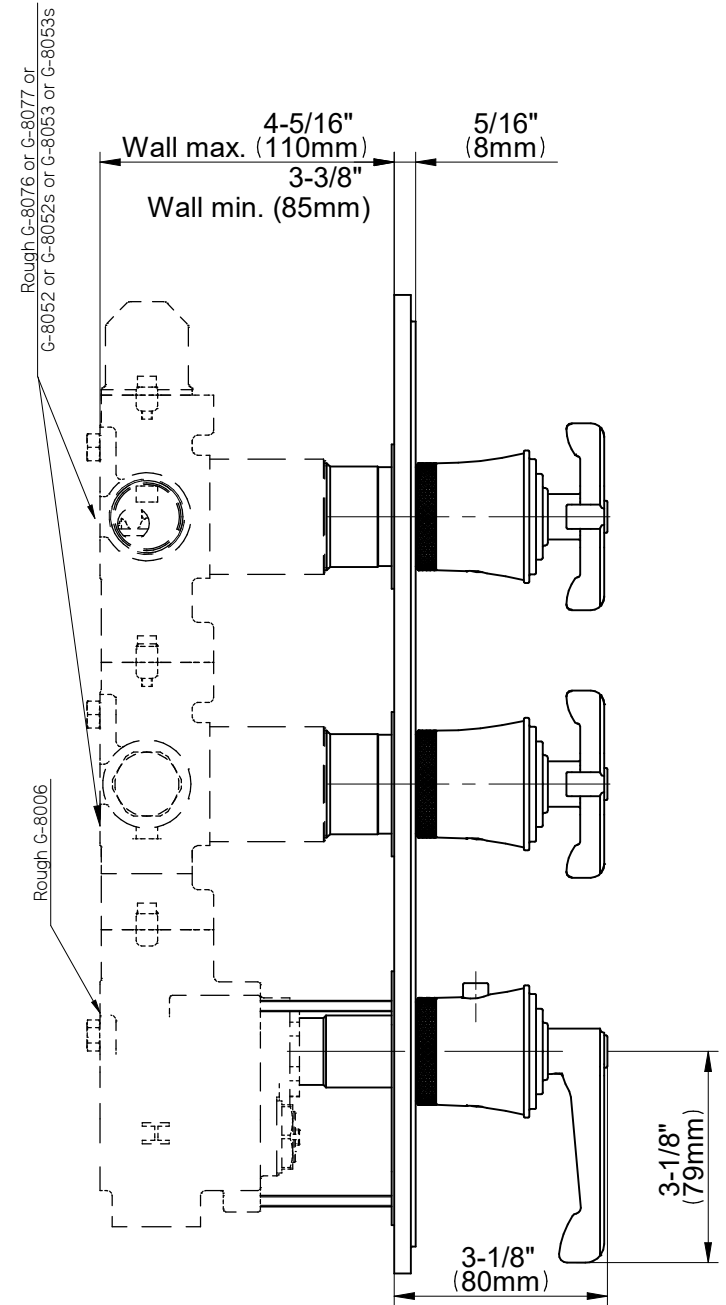

G-8178HH-LM60C20-T

VIGNOLA Series

GRAFF[®]
Art of Bath