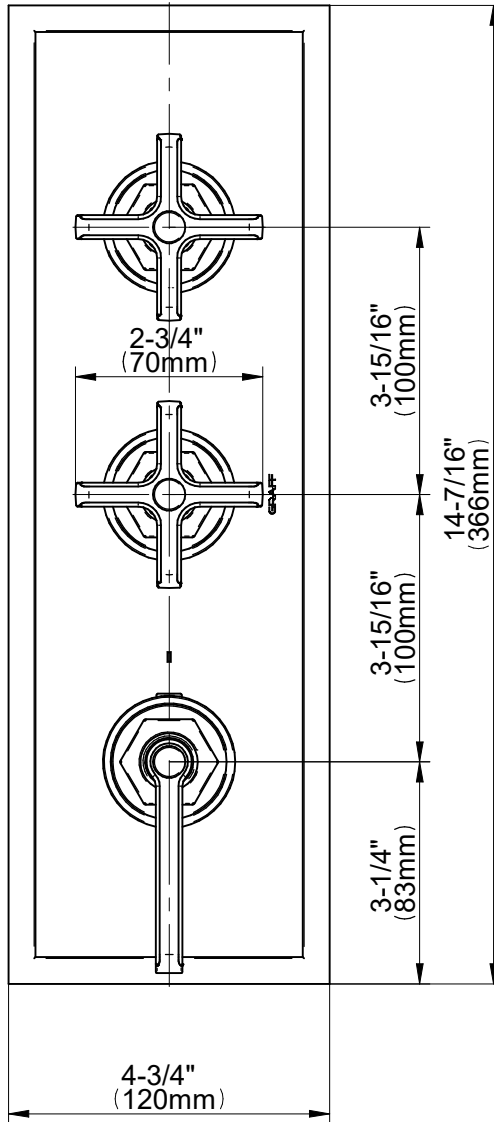

G-8178HH-LM60C20-T

VIGNOLA Series

GRAFF[®]
Art of Bath