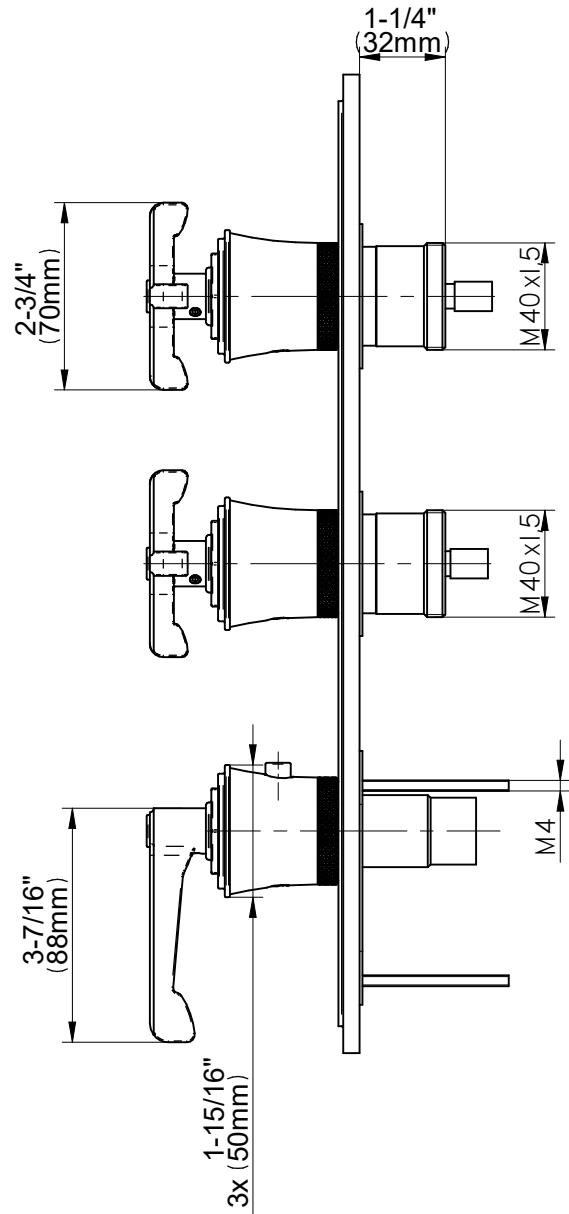

G-8178HH-LM60C20-T

VIGNOLA Series

GRAFF[®]
Art of Bath