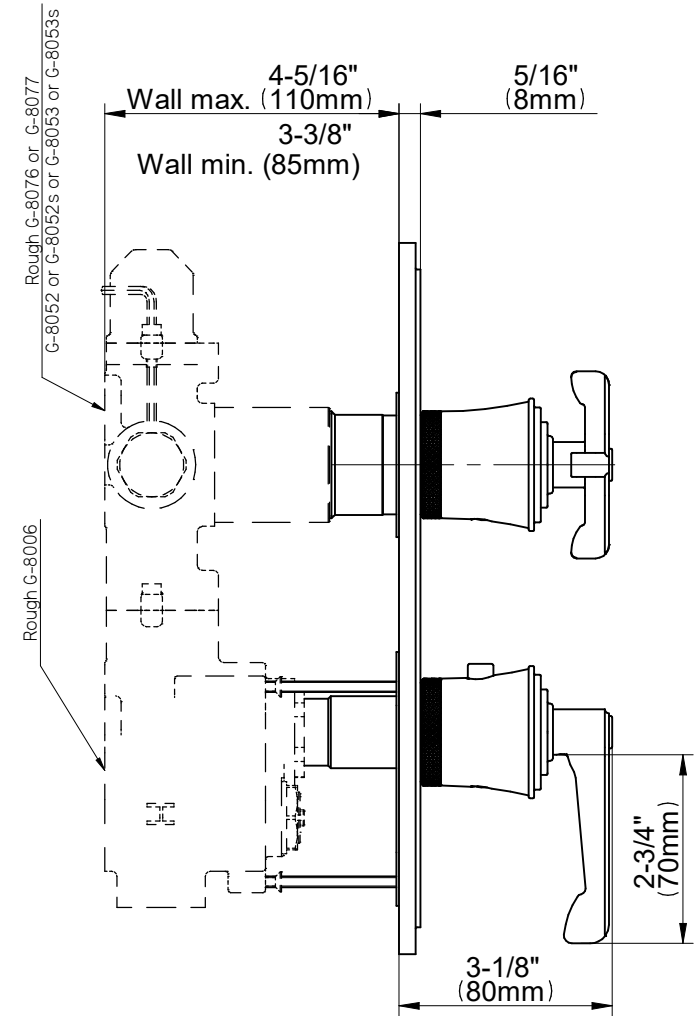

G-8149HH-LM60C20

VIGNOLA Series

GRAFF[®]
Art of Bath