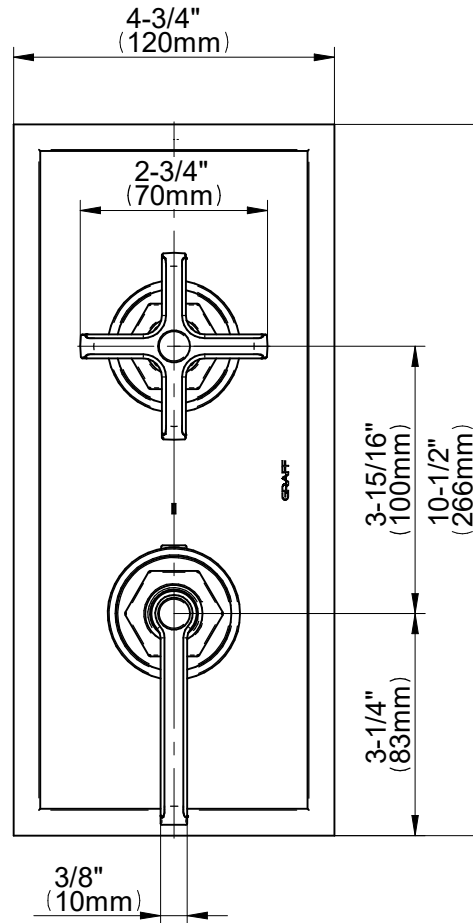

G-8149HH-LM60C20

VIGNOLA Series

GRAFF[®]
Art of Bath