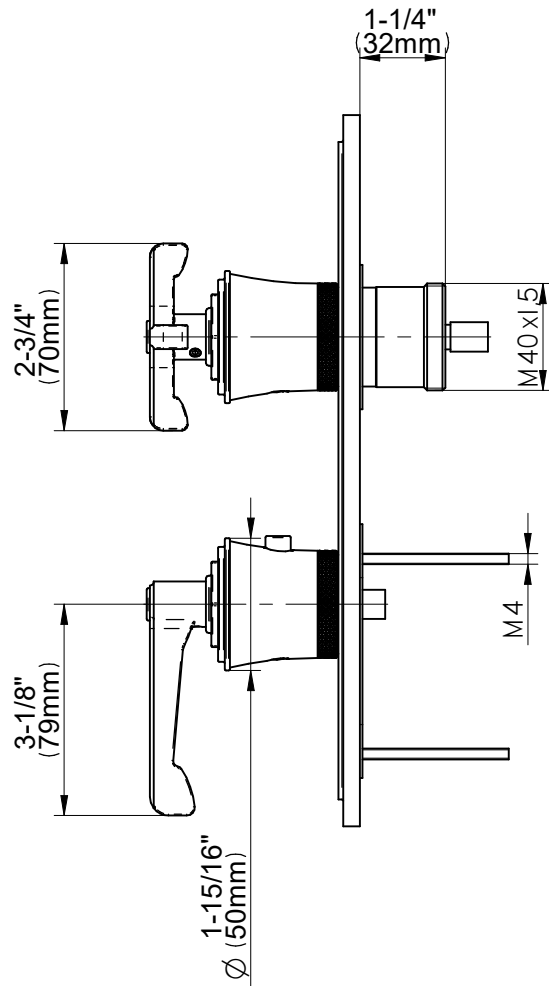

G-8149HH-LM60C20

VIGNOLA Series

GRAFF[®]
Art of Bath