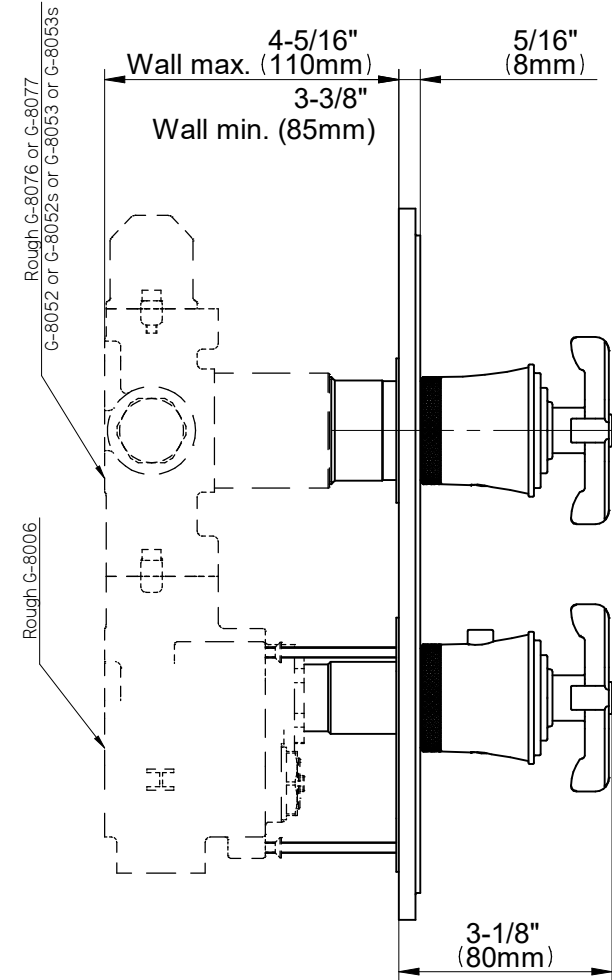

G-8149HH-C20E0-T

VIGNOLA Series

GRAFF[®]
Art of Bath