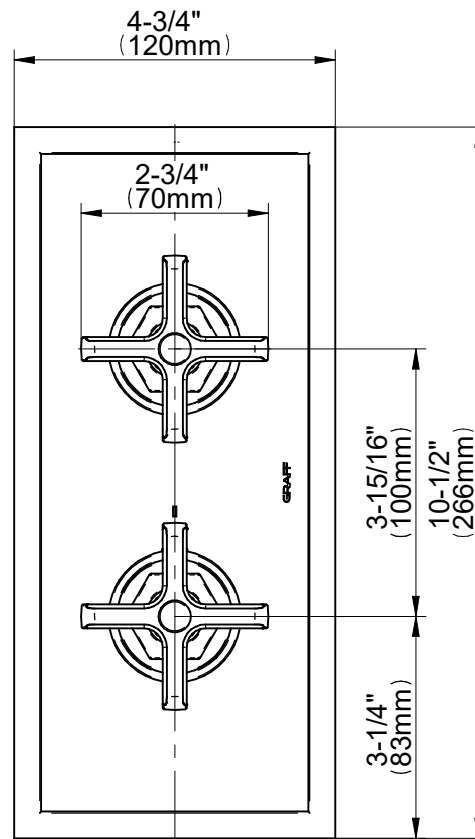

G-8149HH-C20E0-T

VIGNOLA Series

GRAFF[®]
Art of Bath