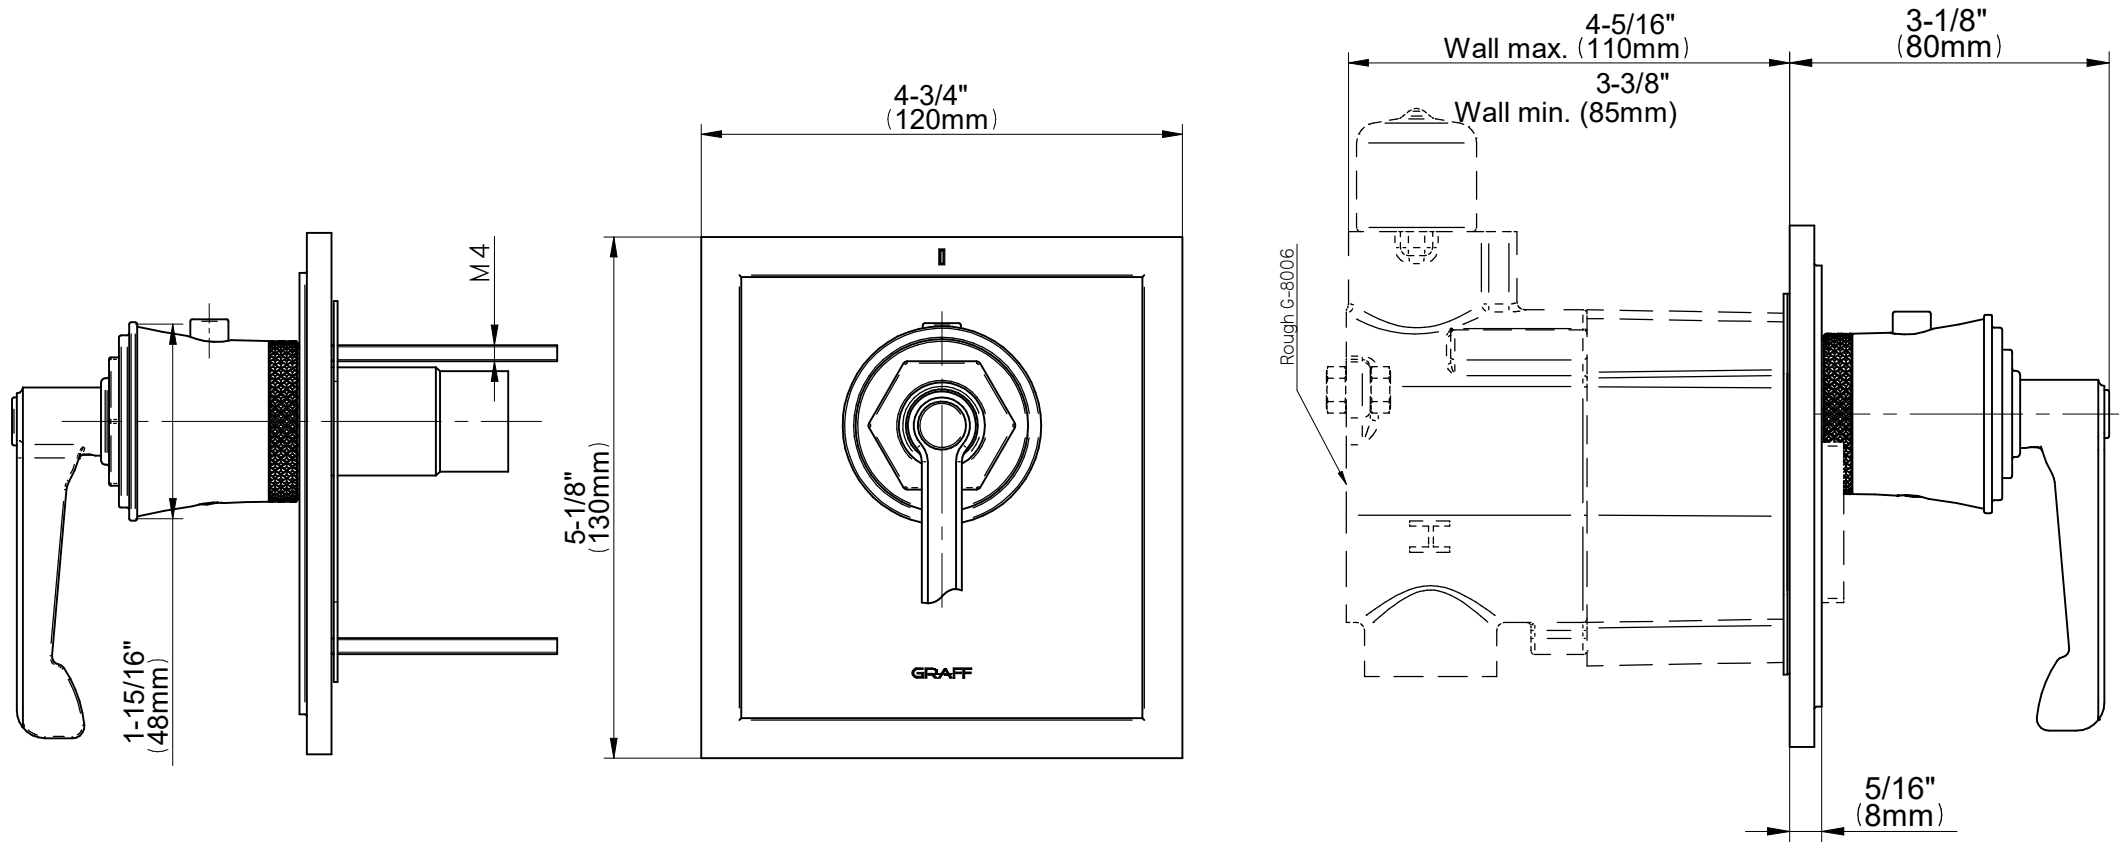

G-8144-LM60E-T

VIGNOLA Series

GRAFF[®]
Art of Bath