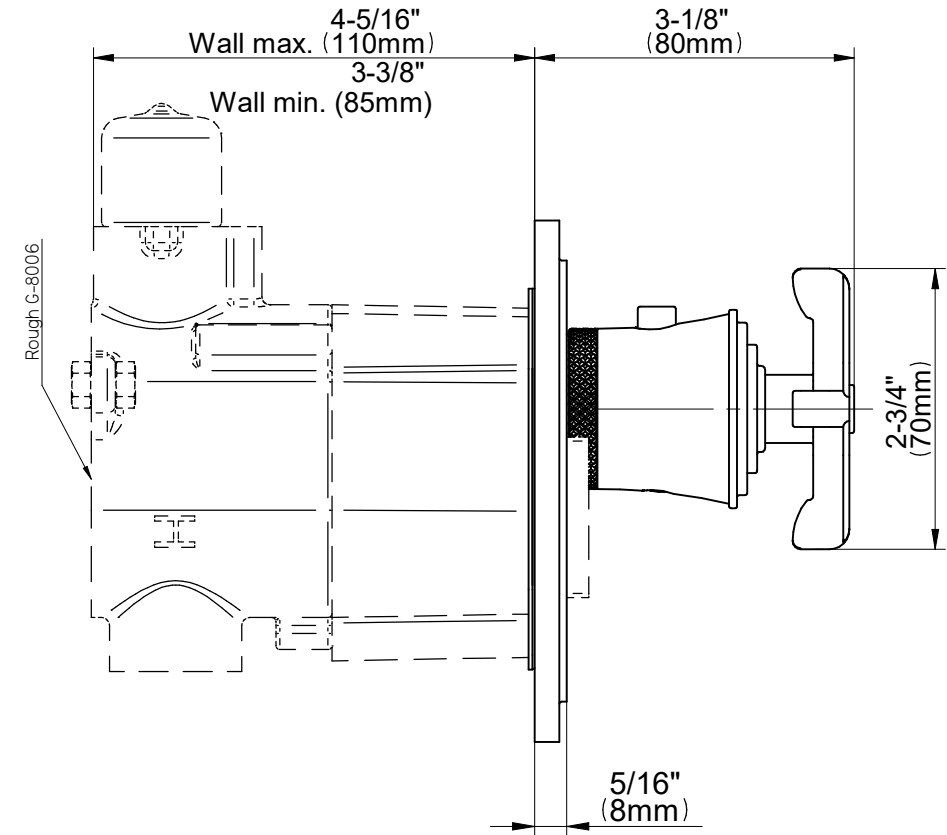

G-8144-C20E-T

VIGNOLA Series

GRAFF[®]
Art of Bath