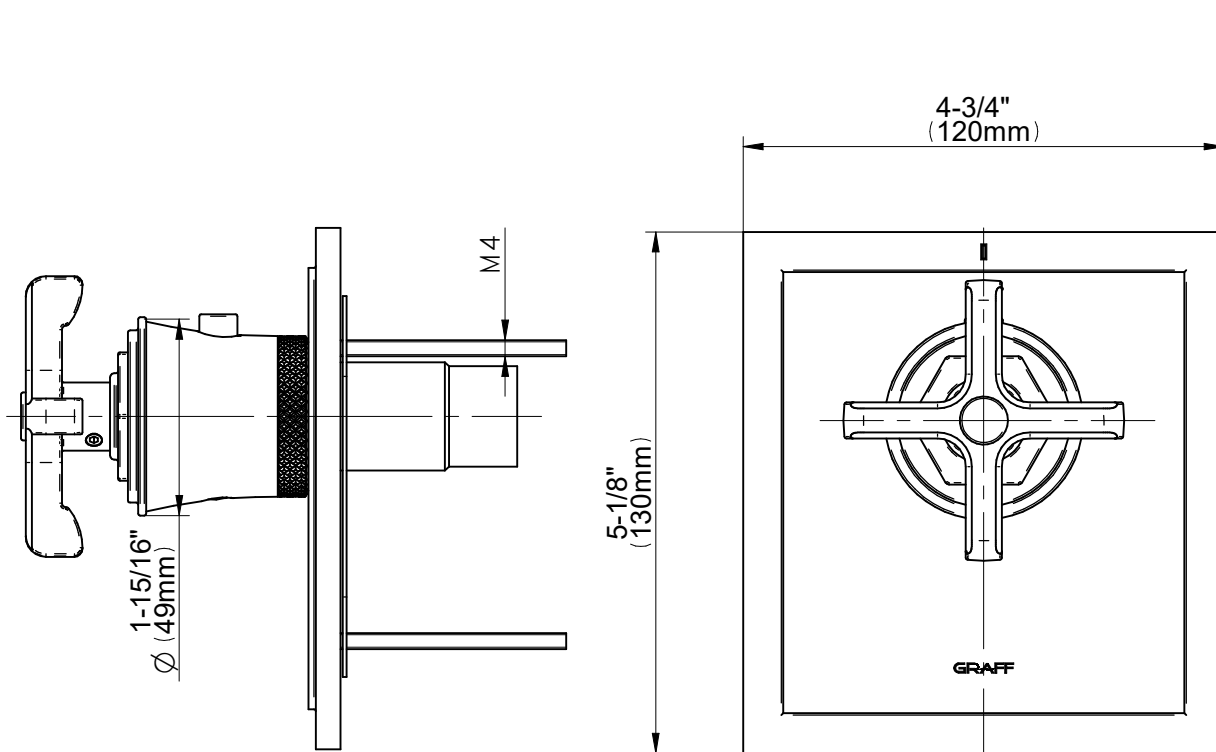

G-8144-C20E-T

VIGNOLA Series

GRAFF[®]
Art of Bath