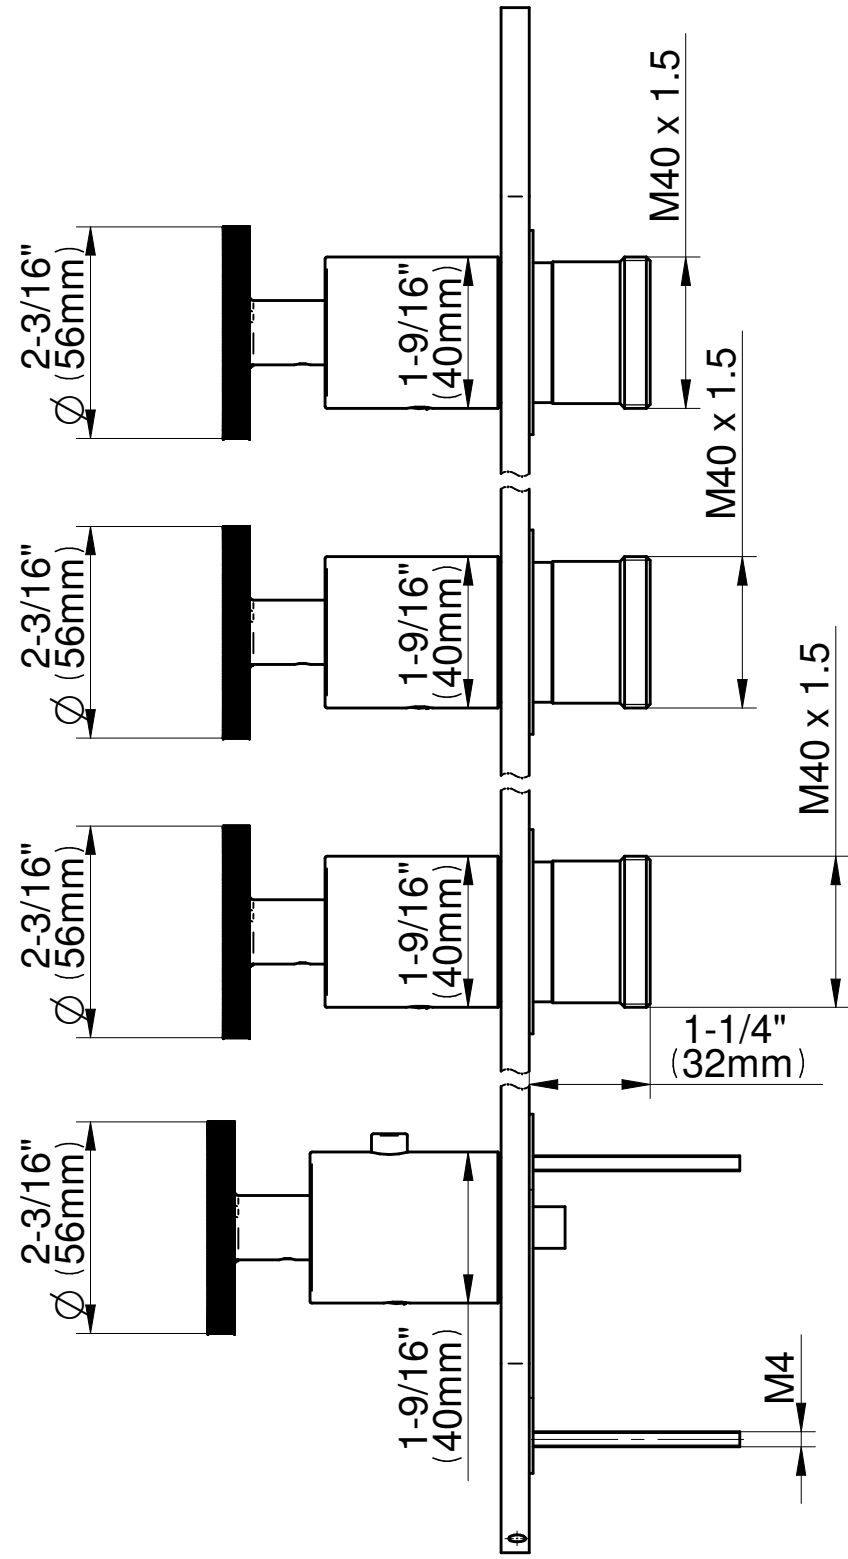

# G-8058-C19E0

## HARLEY Series

**GRAFF®**  
CUTTING EDGE DESIGN