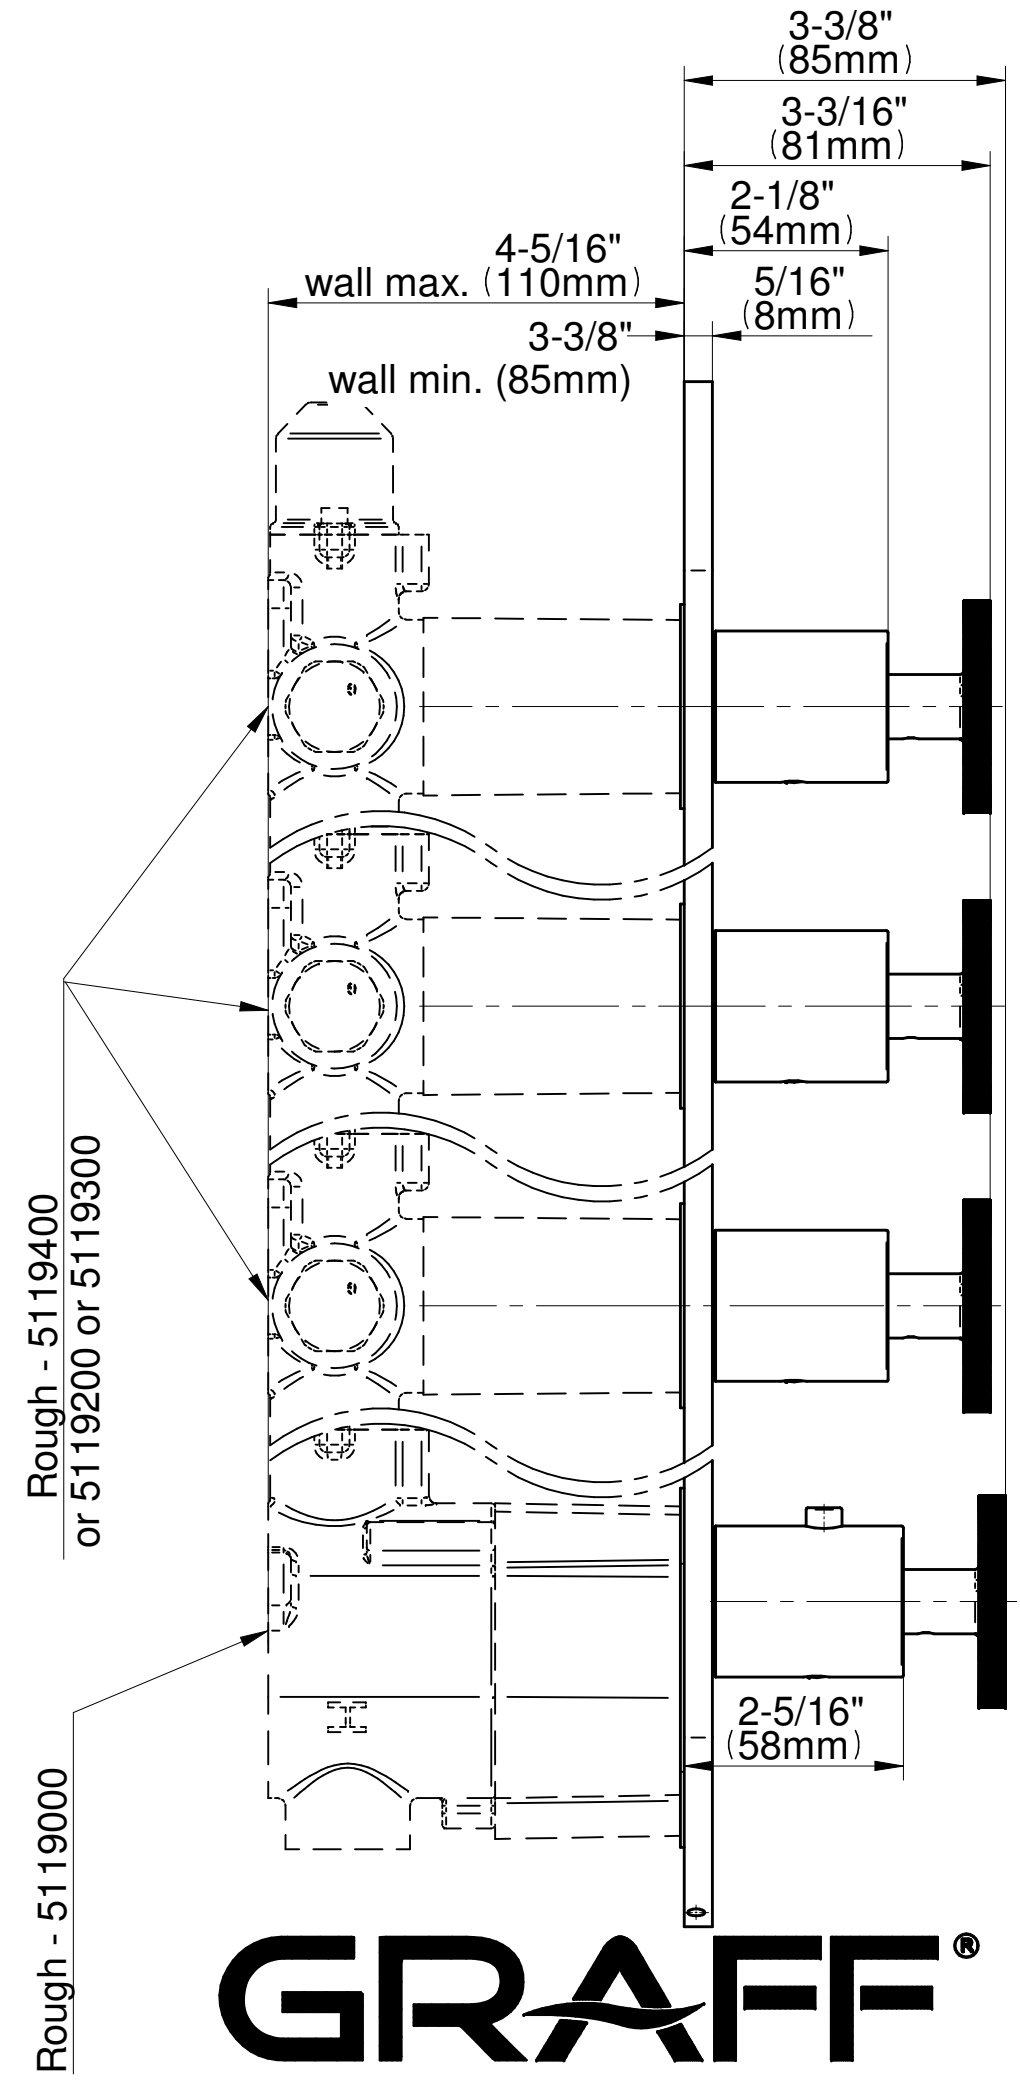

# G-8058-C19E0

## HARLEY Series

**GRAFF®**  
CUTTING EDGE DESIGN