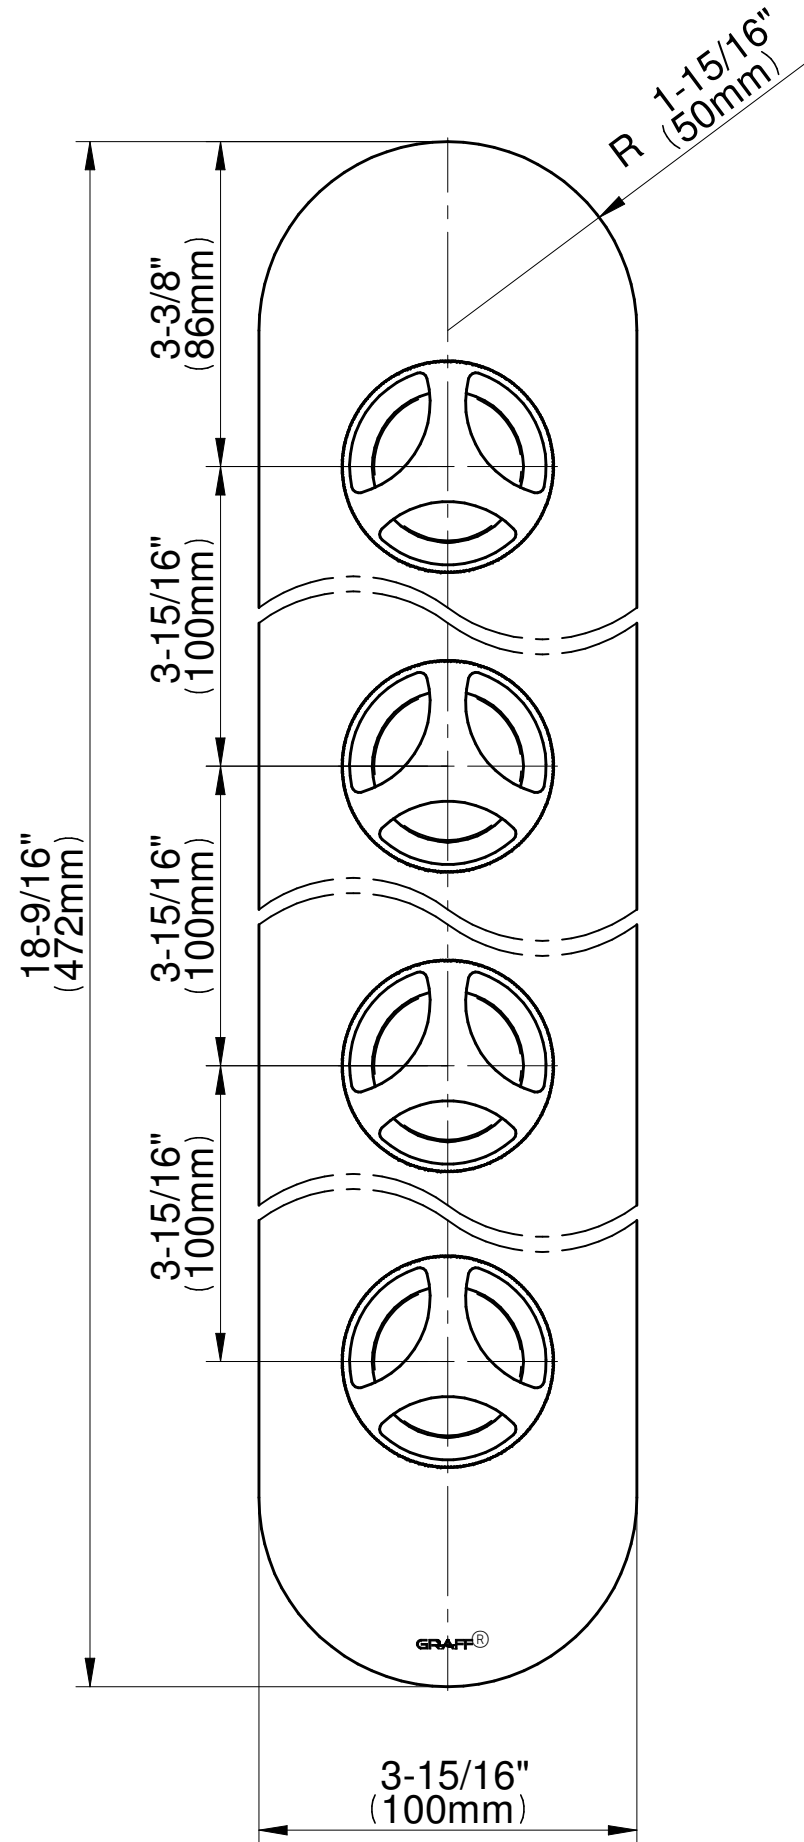

# G-8058-C19E0

## HARLEY Series

**GRAFF®**  
CUTTING EDGE DESIGN