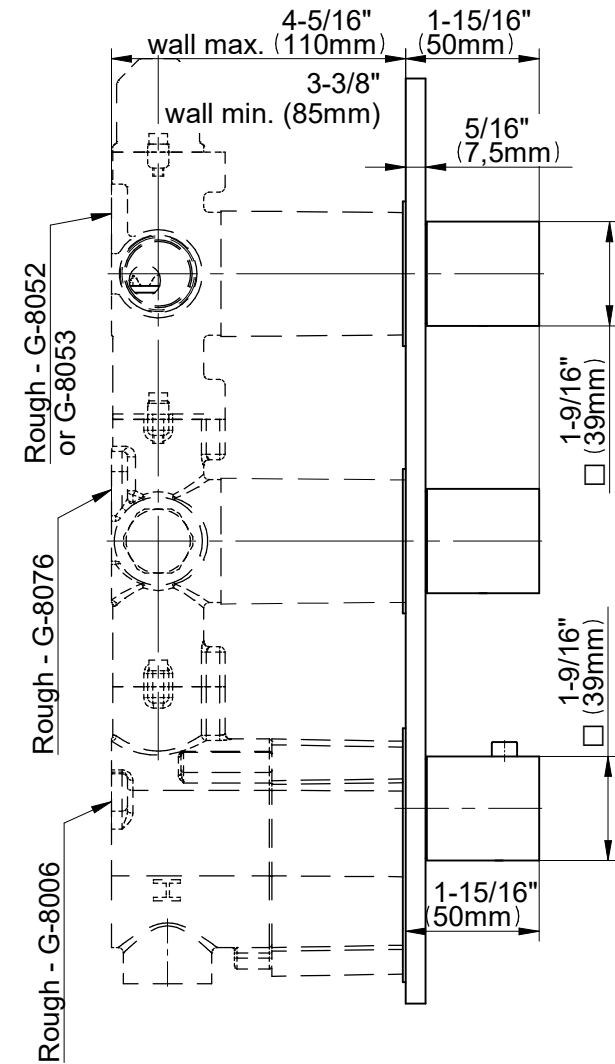

G-8057-SH/SH1-T

Termostat -trim Series

GRAFF[®]
Art of Bath