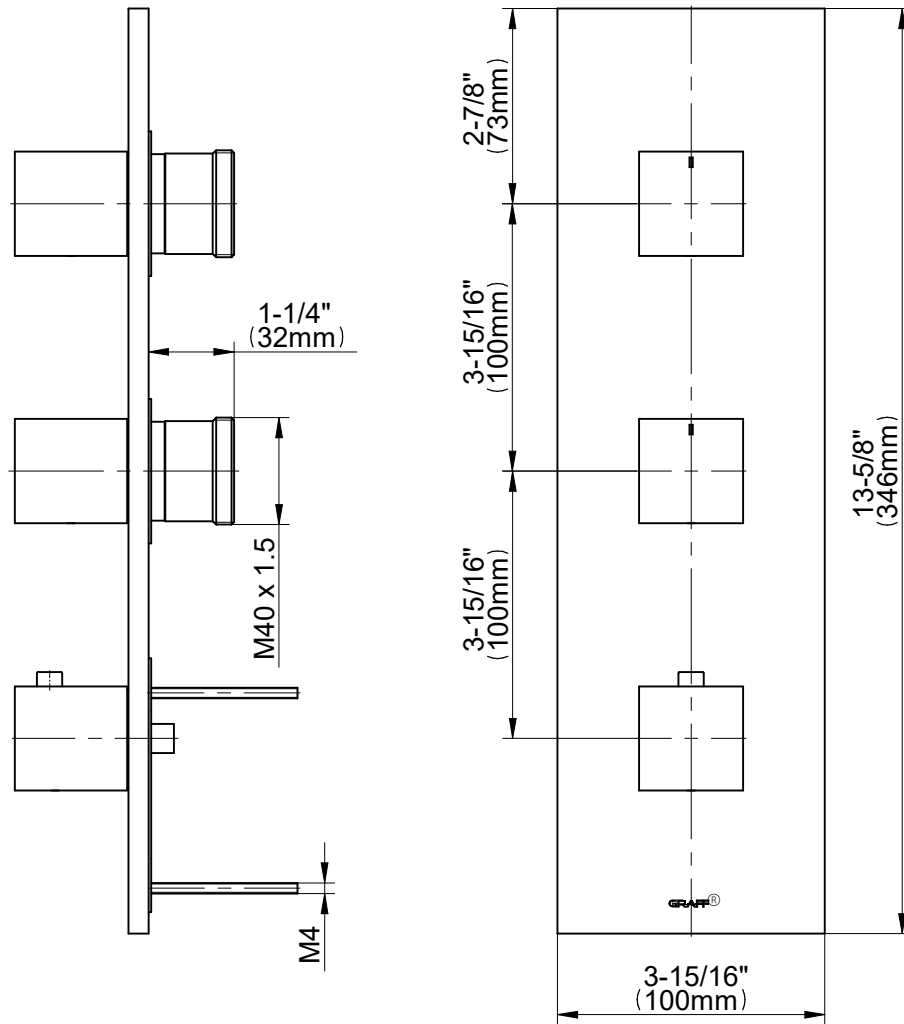

G-8057-SH/SH1-T

Termostat -trim Series

GRAFF[®]
Art of Bath