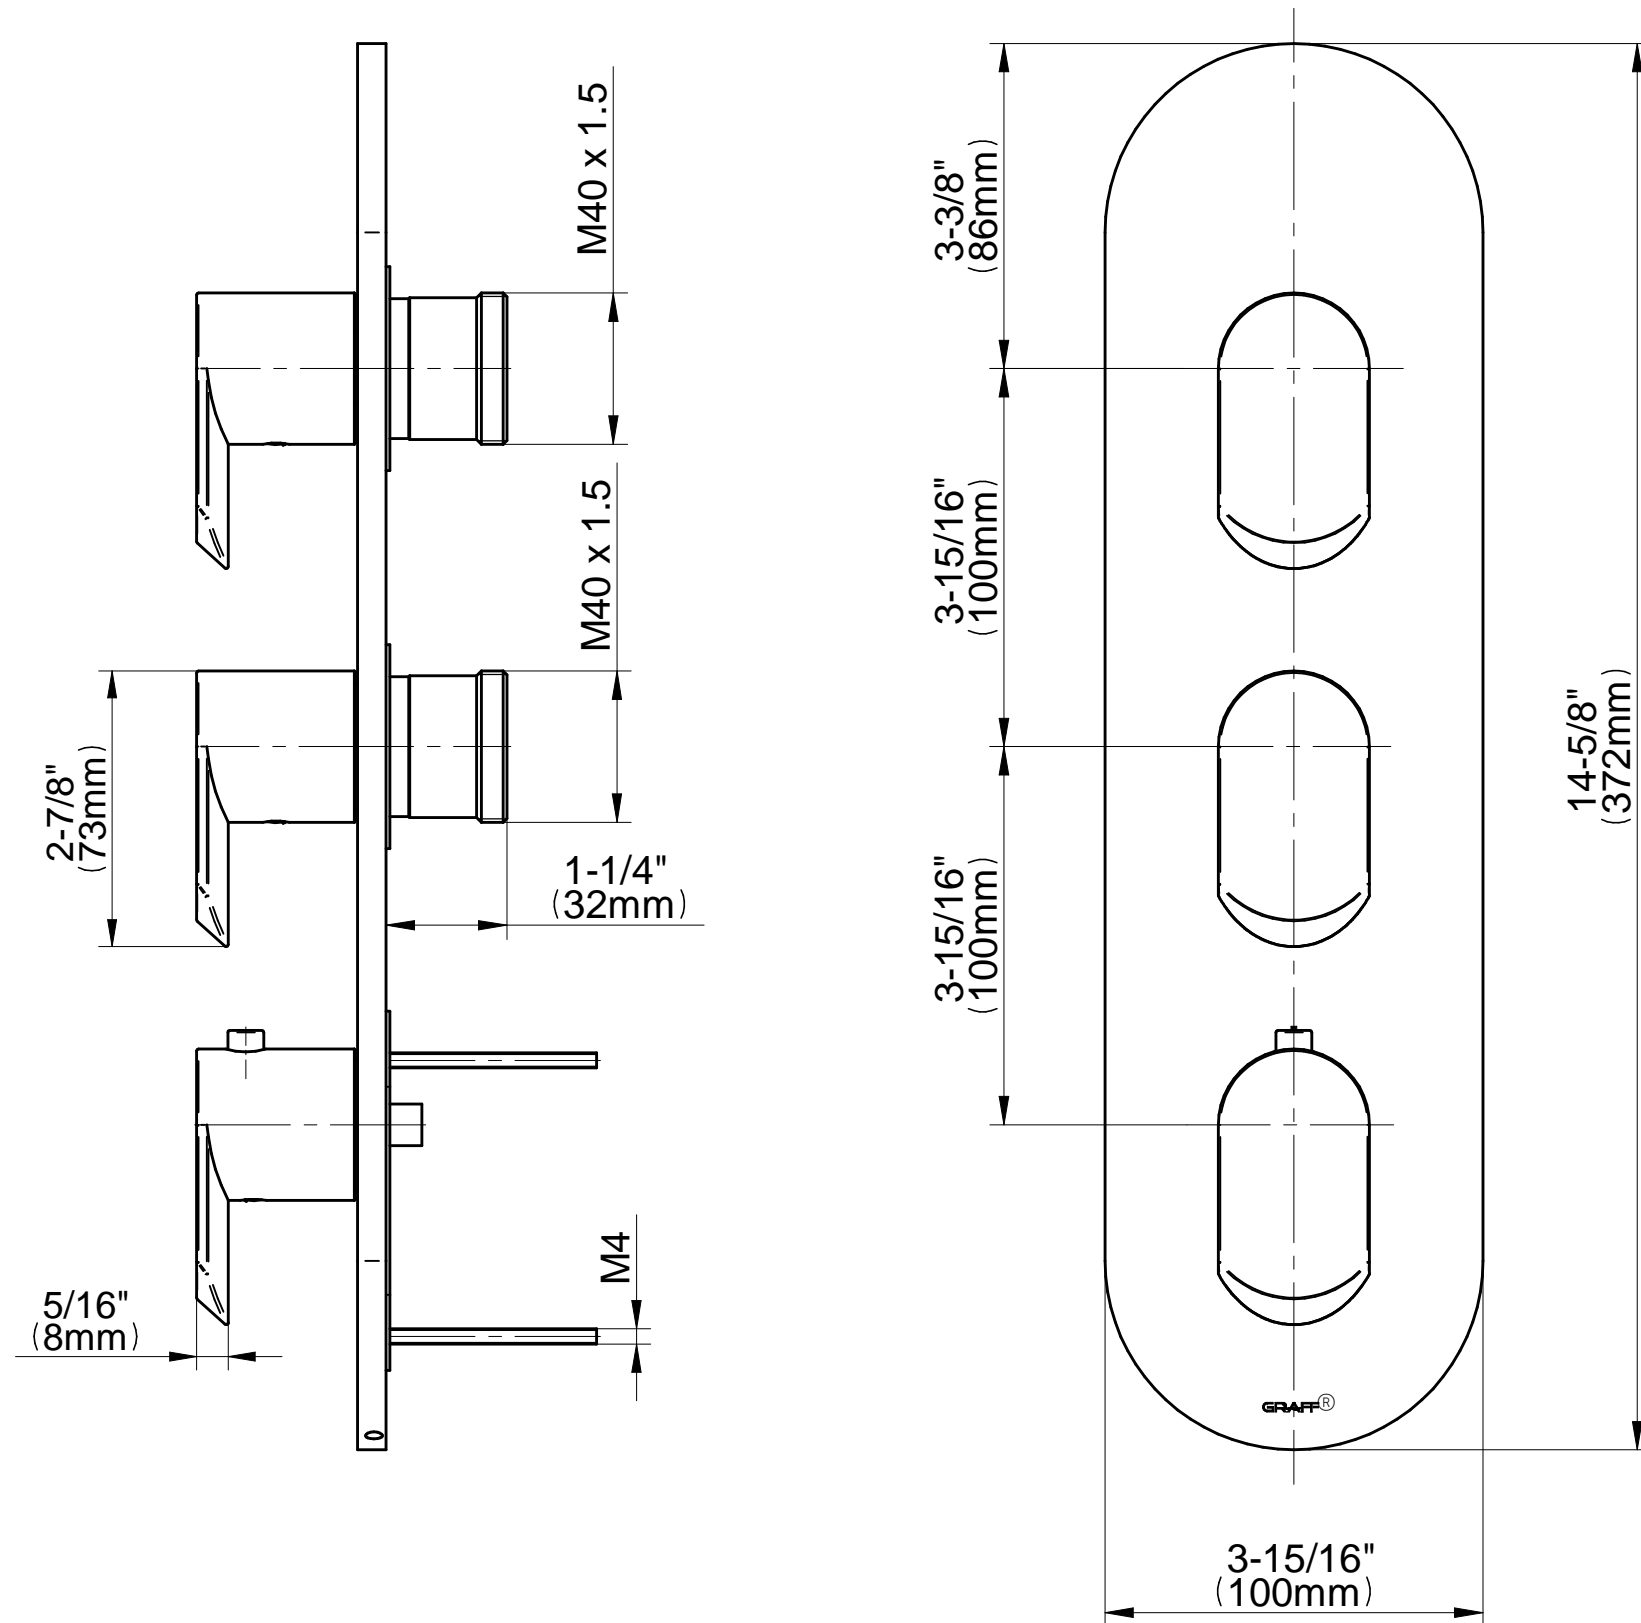

G-8056-LM45E0-T

Termostat -trim Series

GRAFF[®]
CUTTING EDGE DESIGN