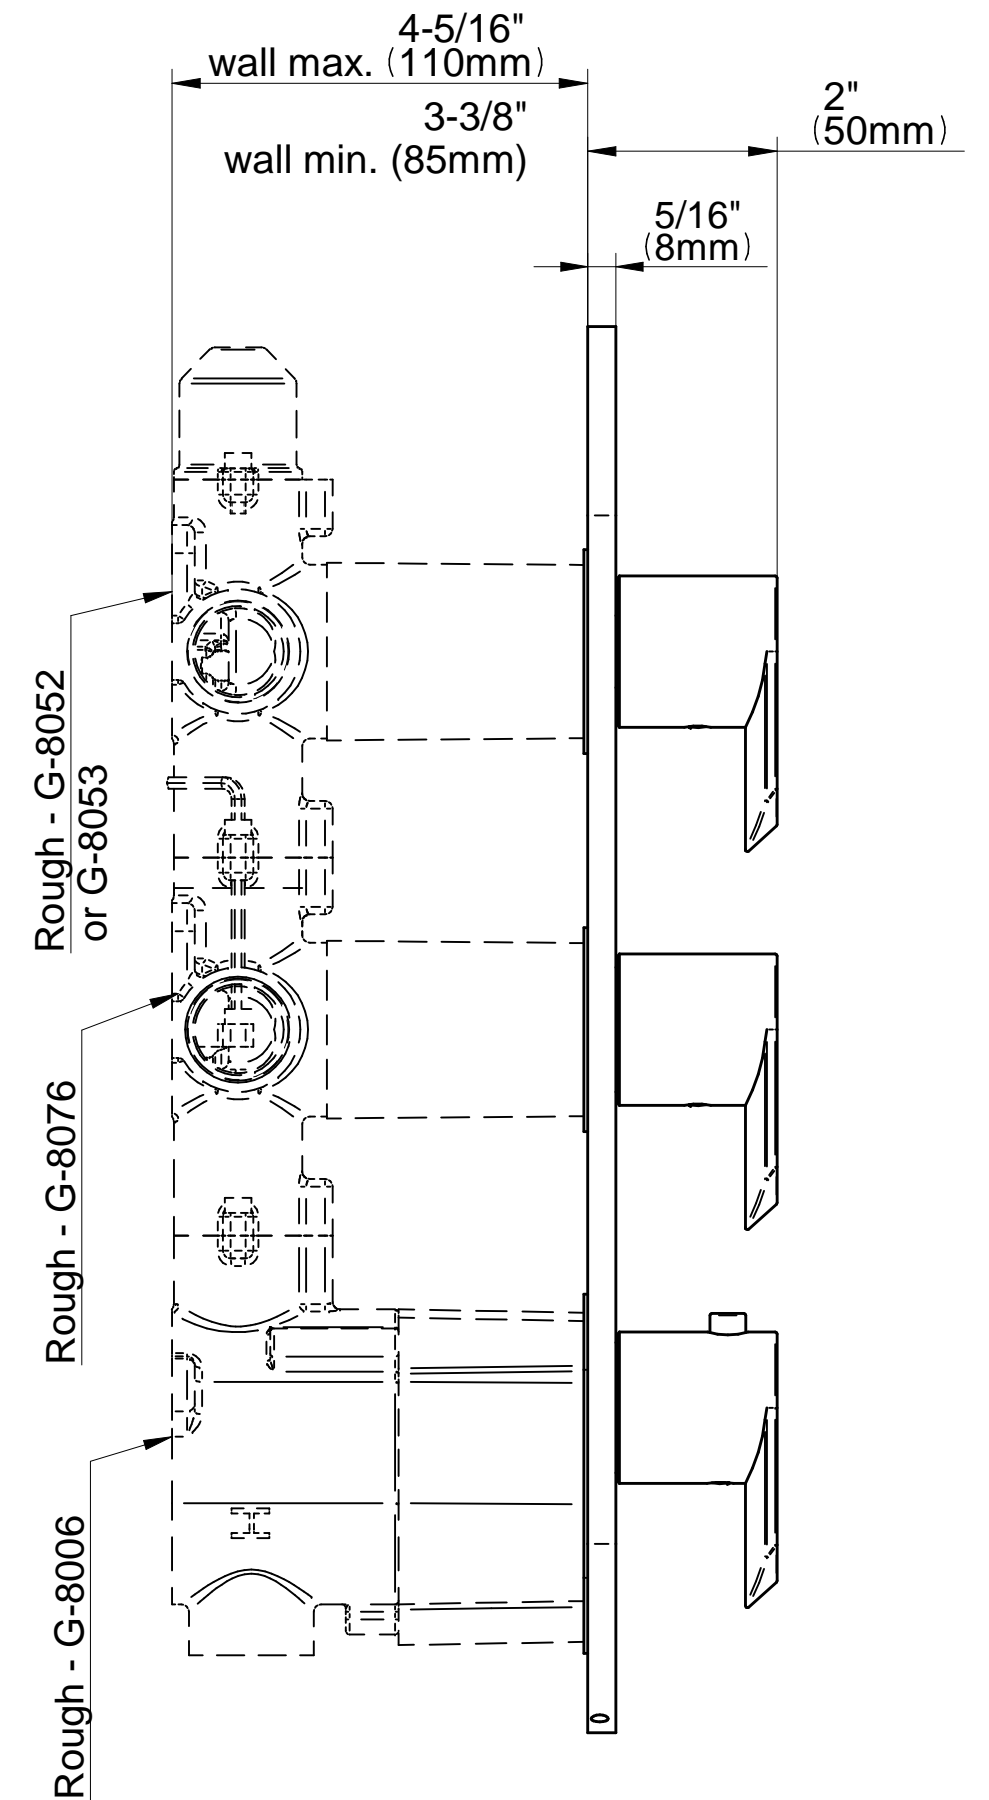

G-8056-LM45E0-T

Termostat -trim Series

GRAFF[®]
CUTTING EDGE DESIGN