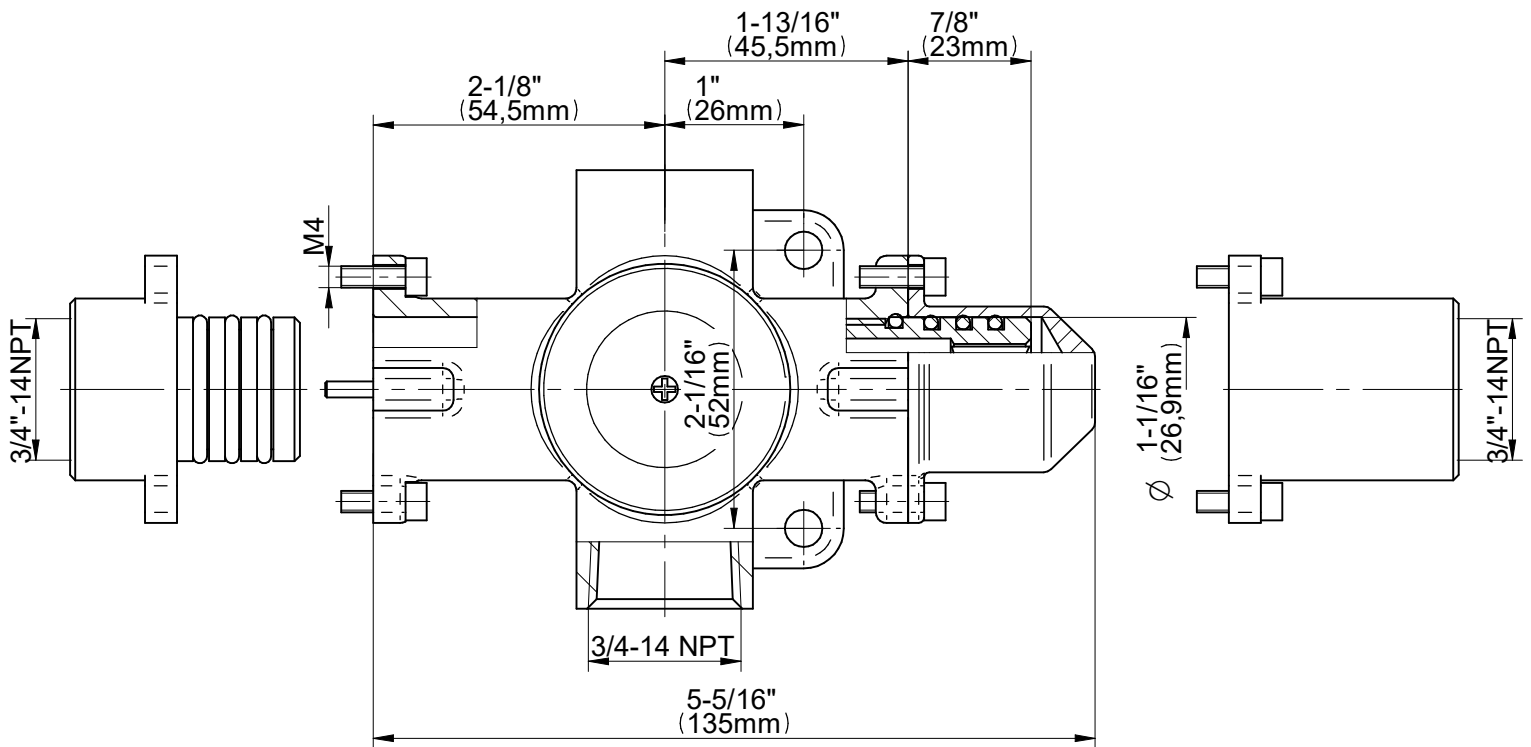

G-8052S

M-series Series

GRAFF[®]
Art of Bath