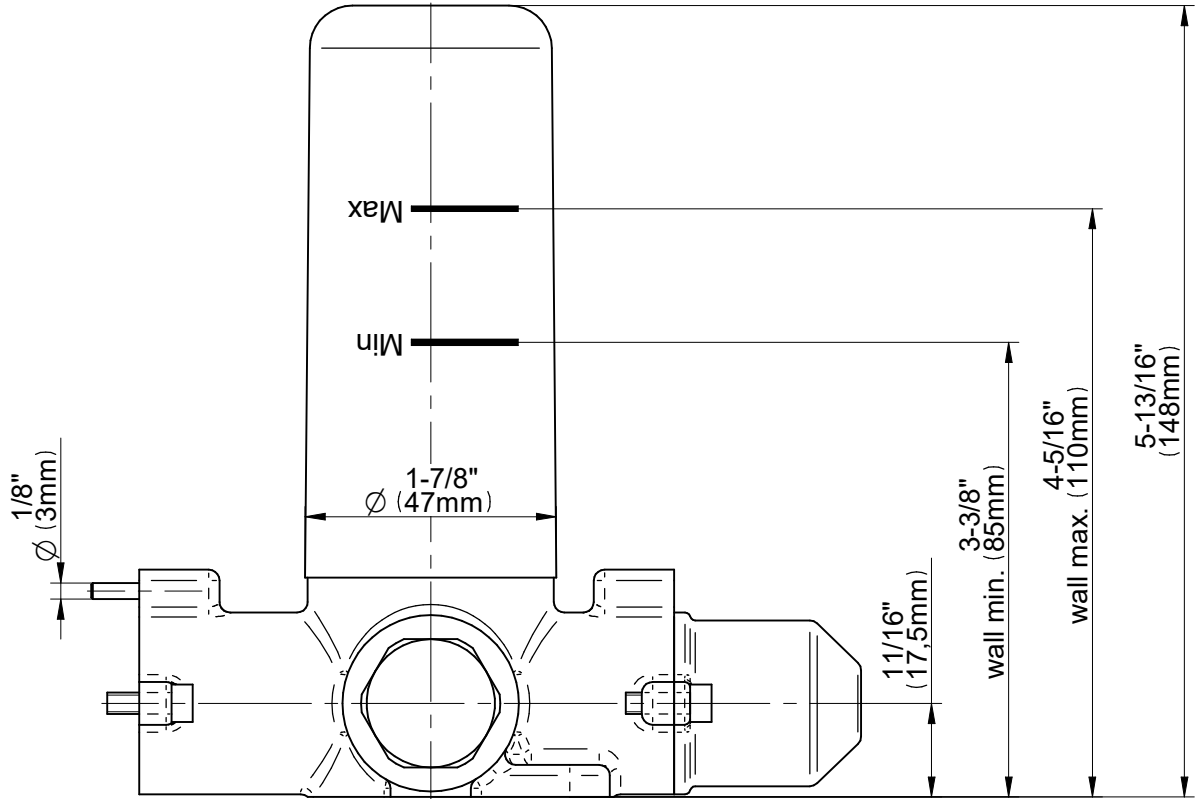

G-8052S

M-series Series

GRAFF[®]
Art of Bath