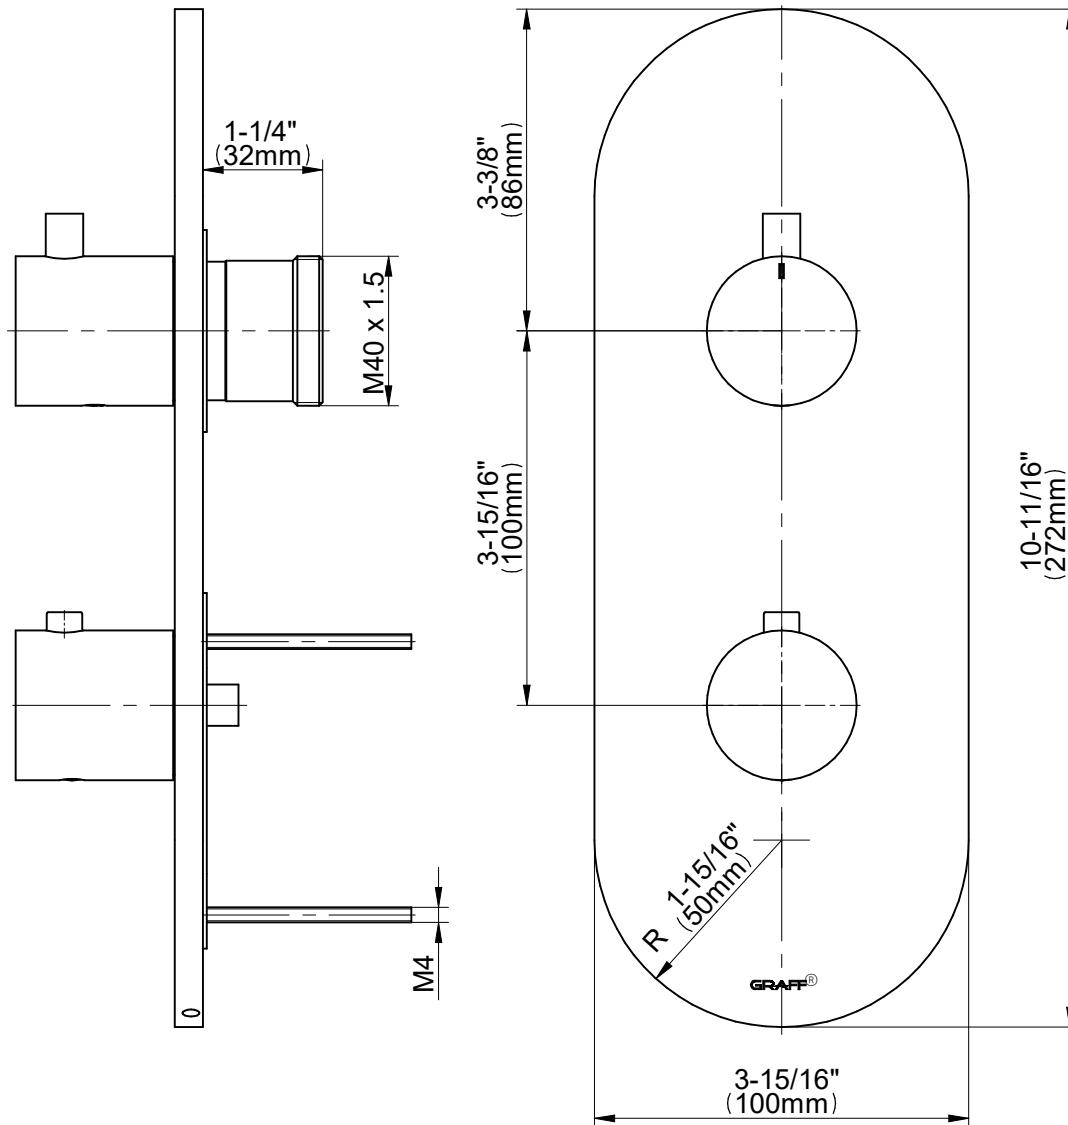

G-8047-RH/RH1-T

Termostat -trim Series

GRAFF[®]
Art of Bath