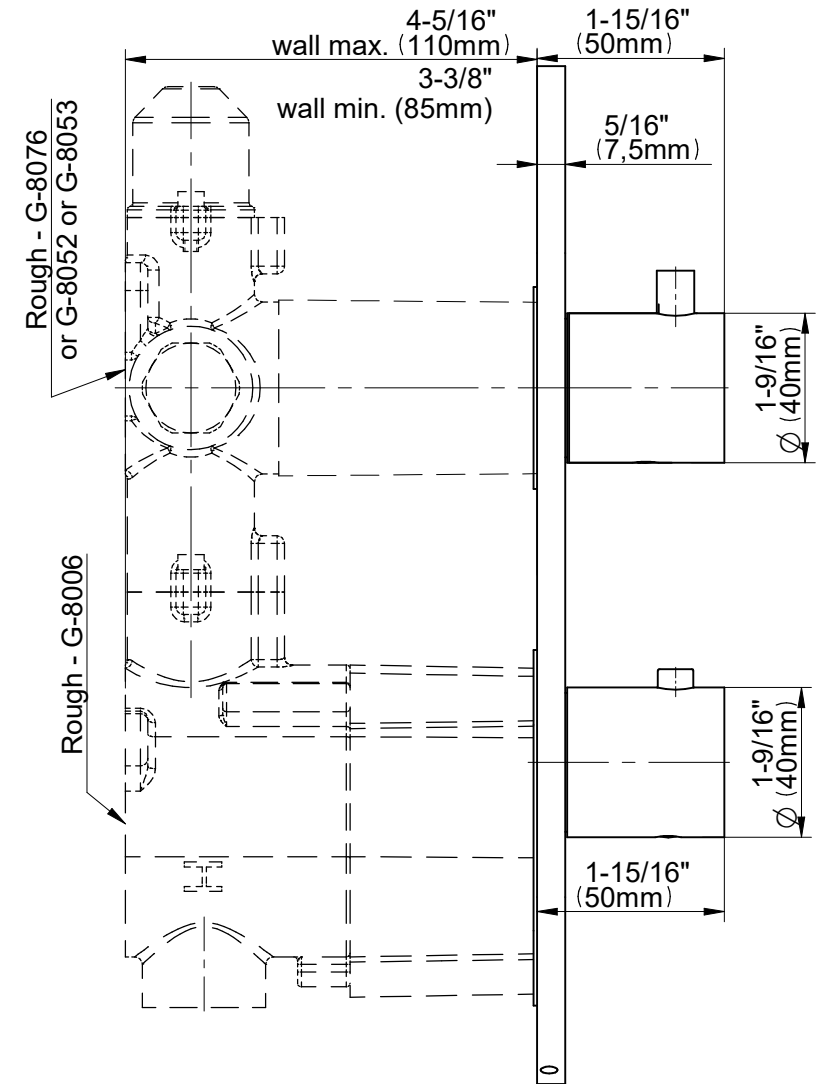

G-8047-RH/RH1-T

Termostat -trim Series

GRAFF[®]
Art of Bath