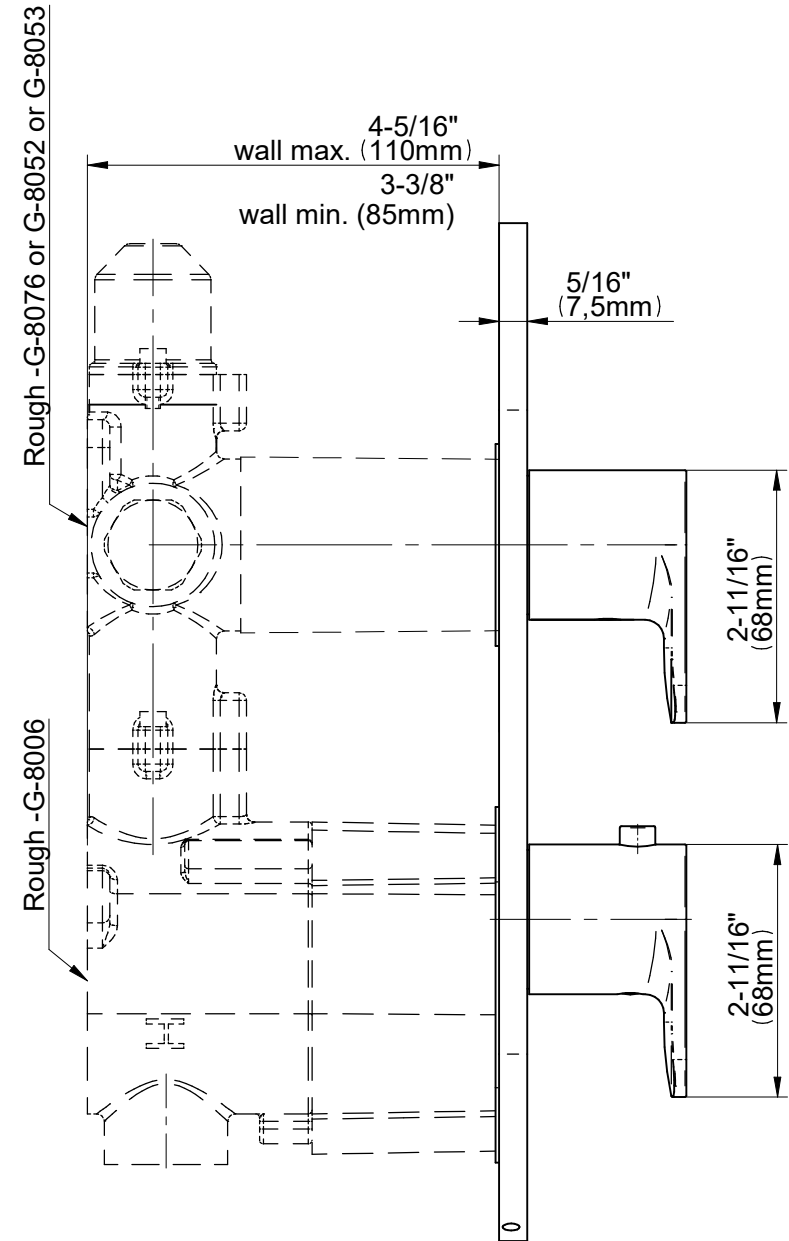

G-8047-LM42E0-T

SENTO Series

GRAFF®
Art of Bath