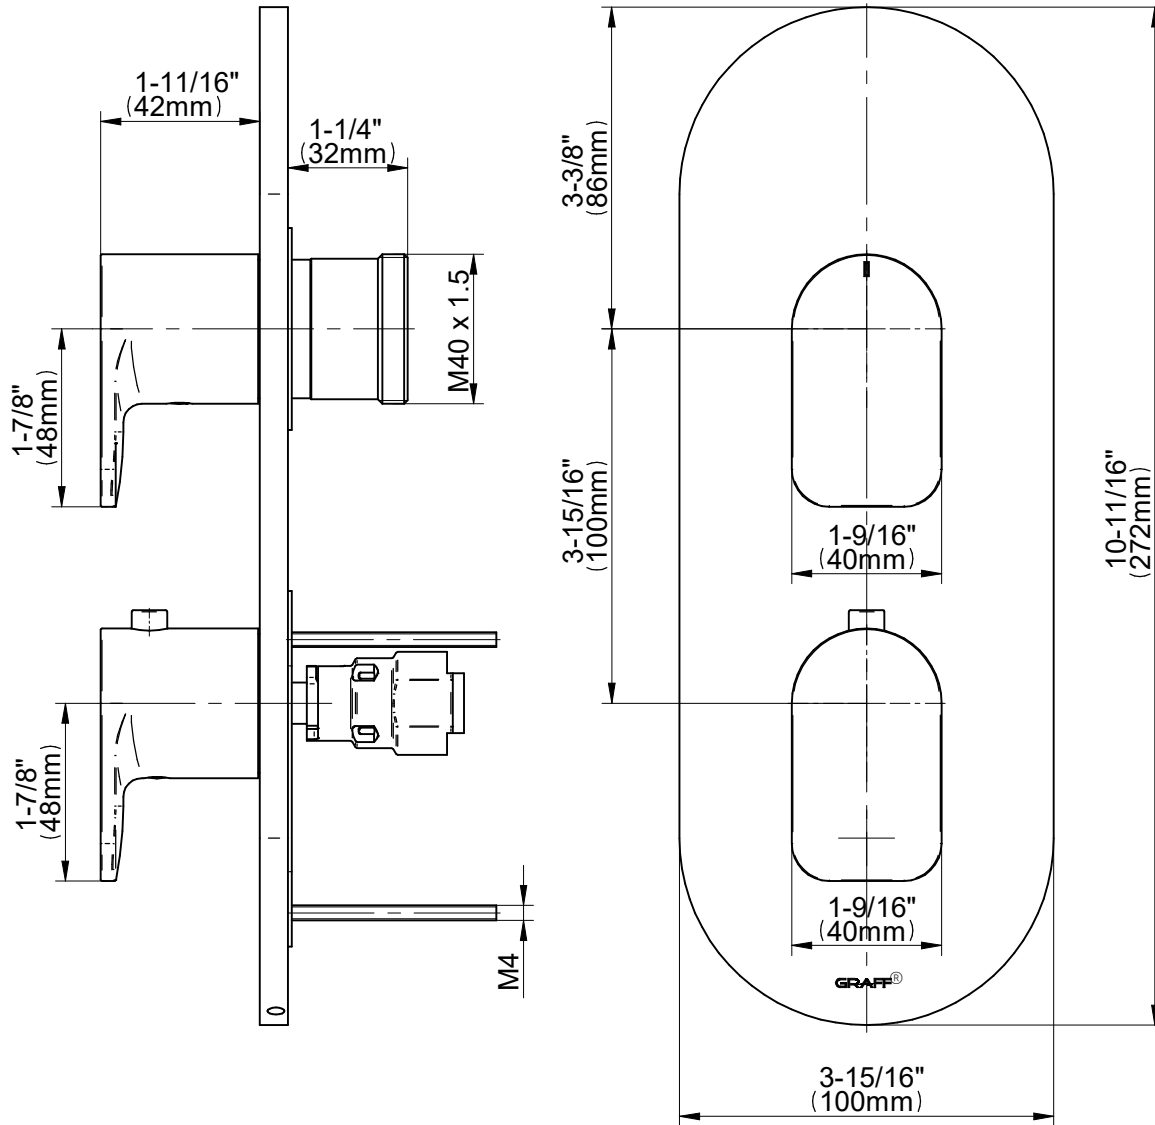

G-8047-LM42E0-T

SENTO Series

GRAFF®
Art of Bath