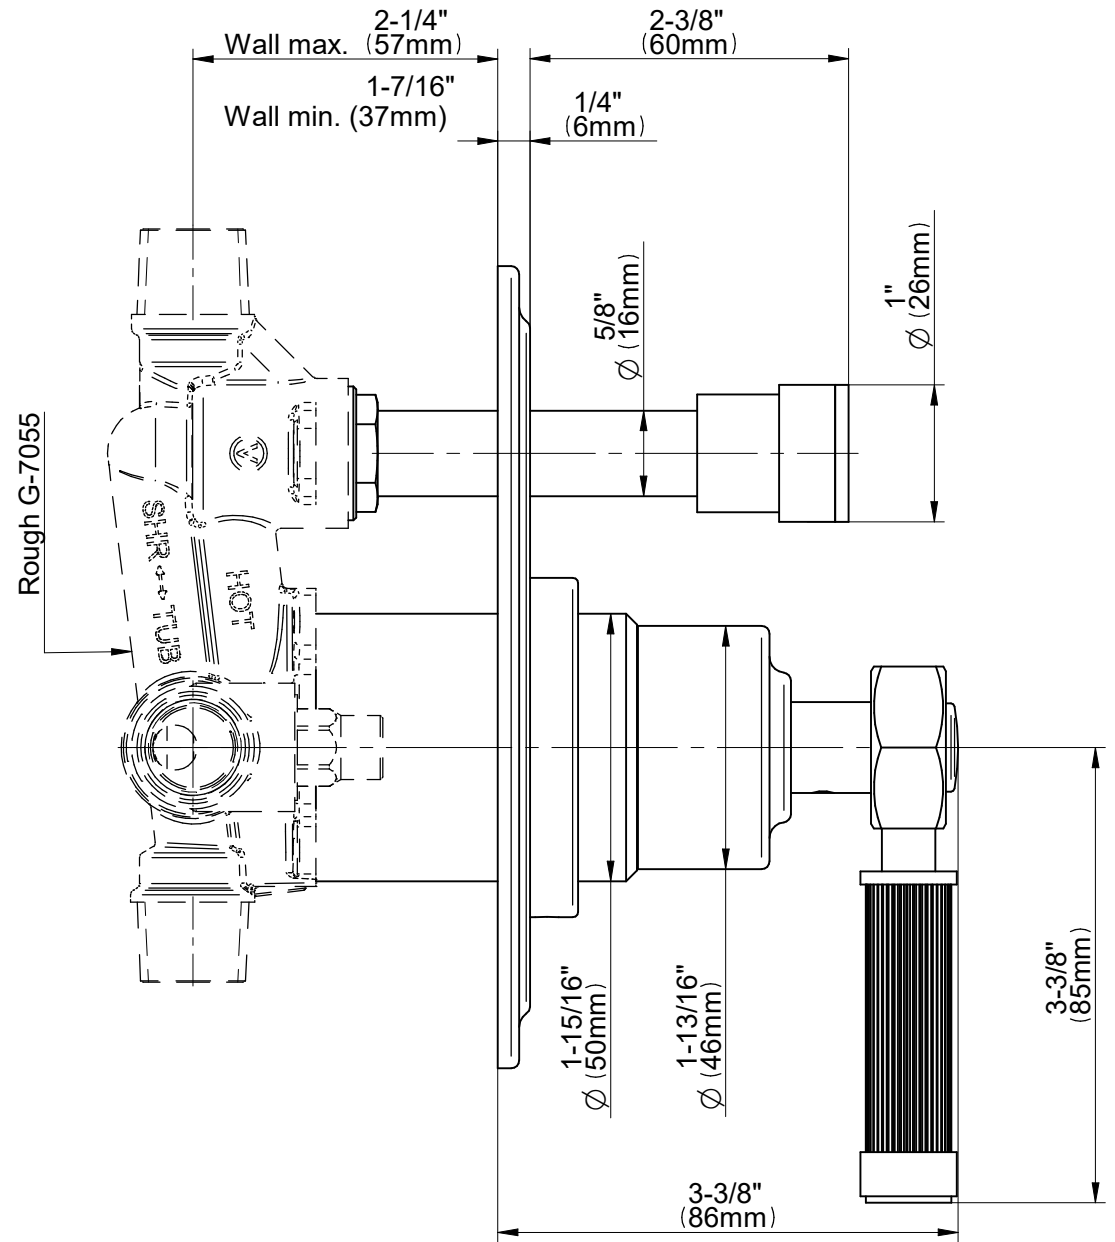

G-7095-LM56B-T

VINTAGE Series

GRAFF[®]
Art of Bath