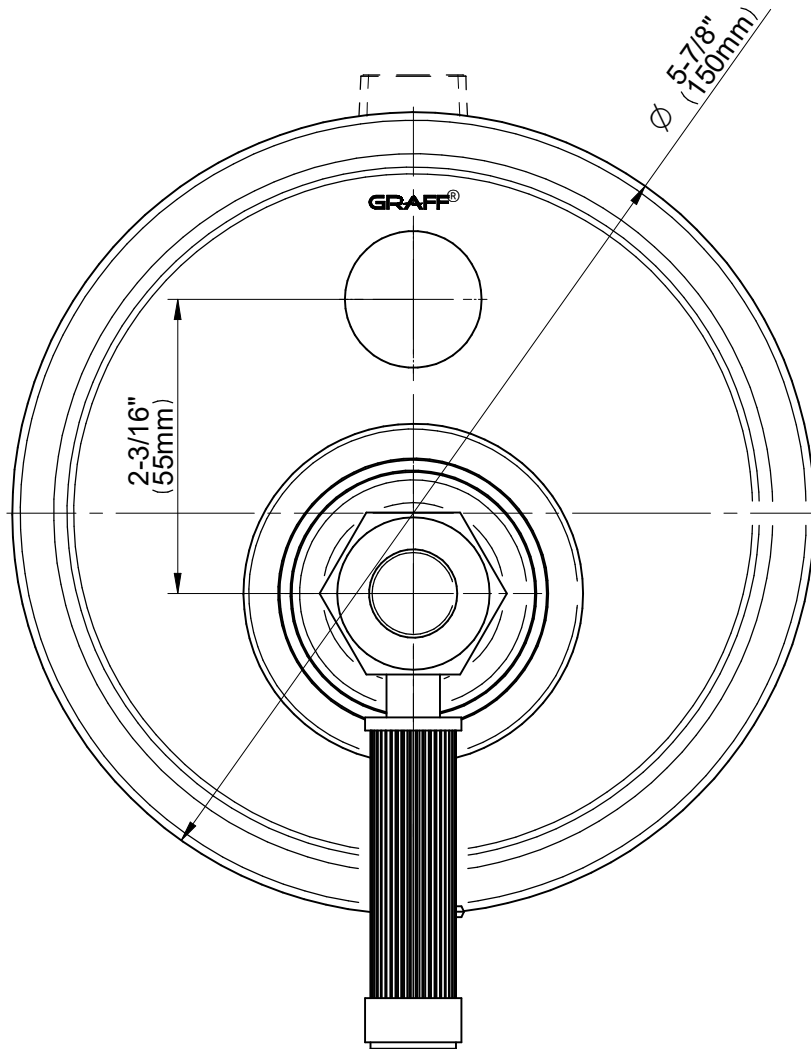

G-7095-LM56B-T

VINTAGE Series

GRAFF[®]
Art of Bath