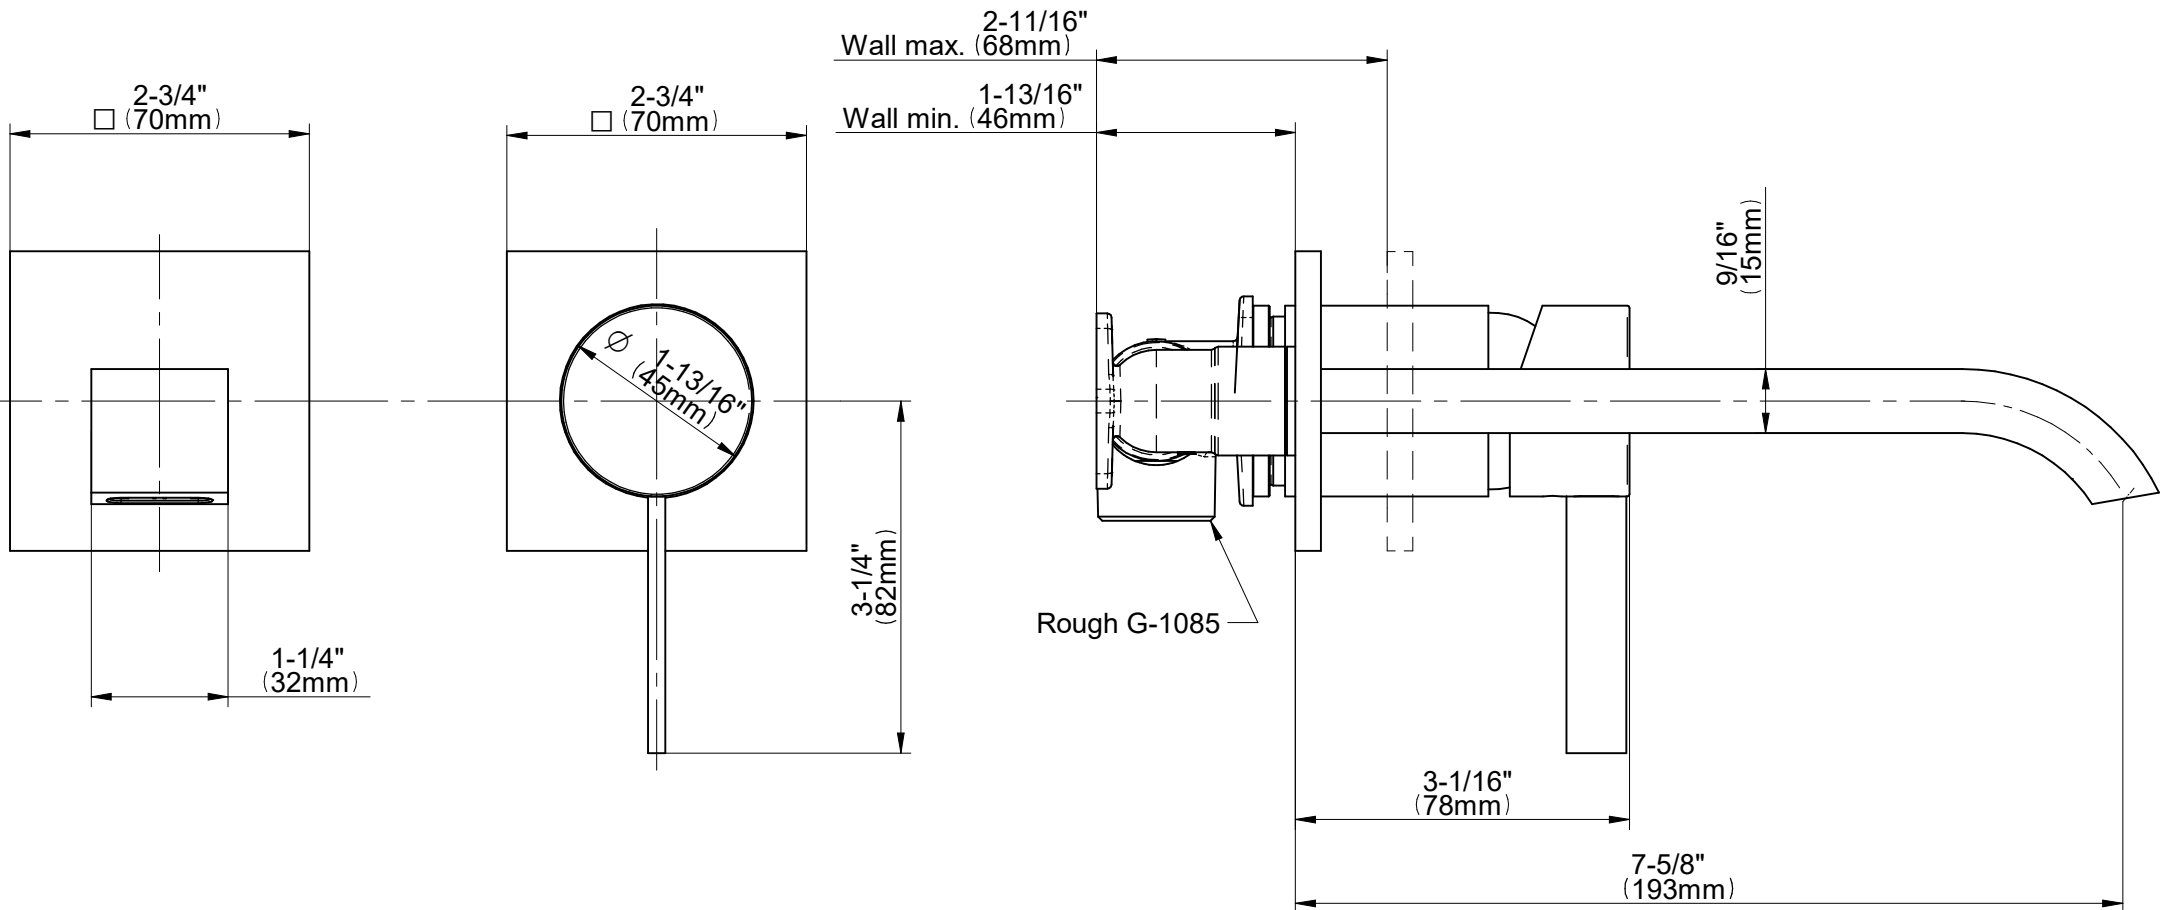

G-6235-LM39W

QUBIC Series

GRAFF®
Art of Bath