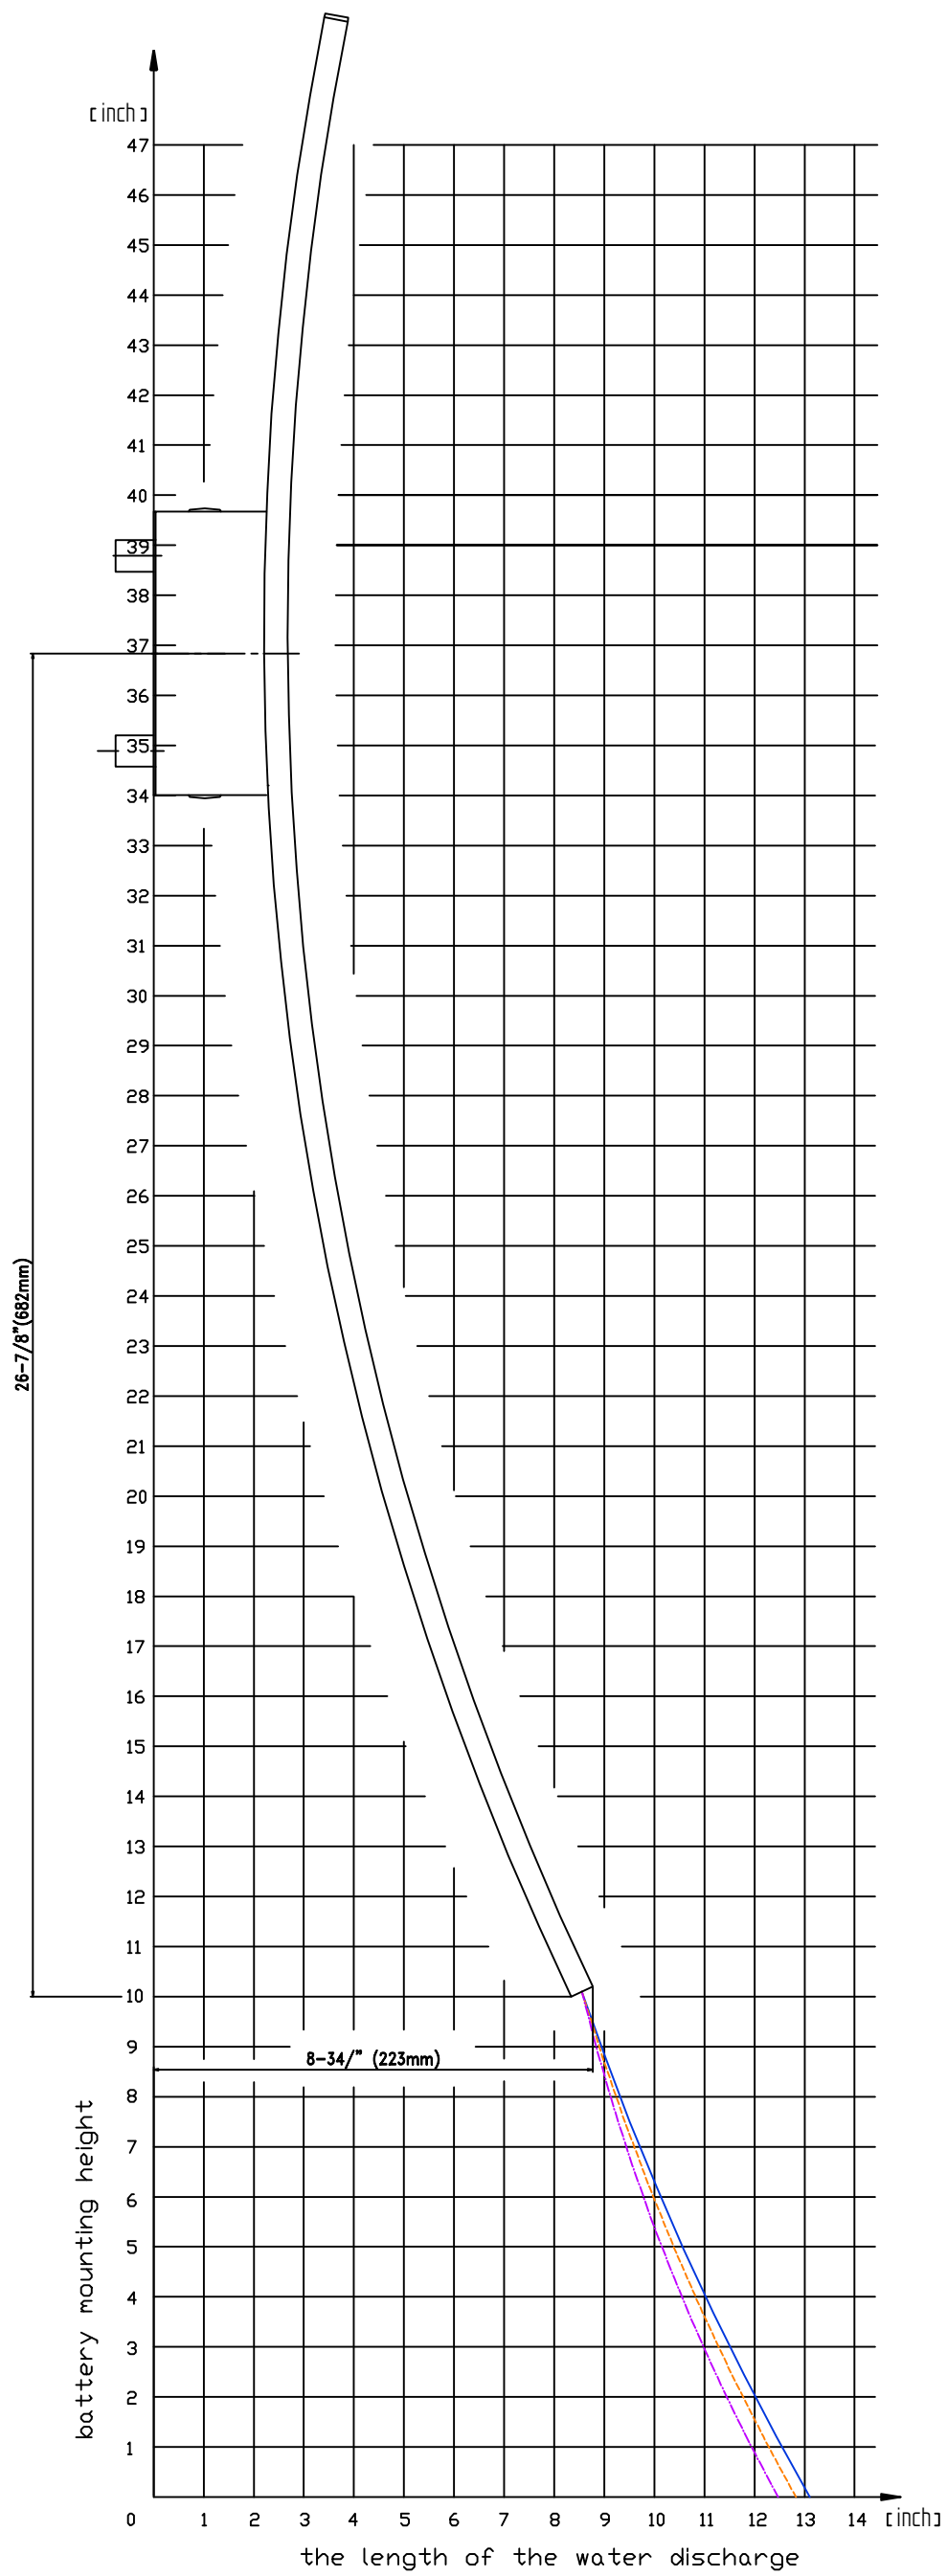

G-6000-LM36W

LUNA Series

- Pressure 80PSI (5,5bar)
- - - Pressure 60PSI (4,15bar)
- Pressure 40PSI (2,75bar)