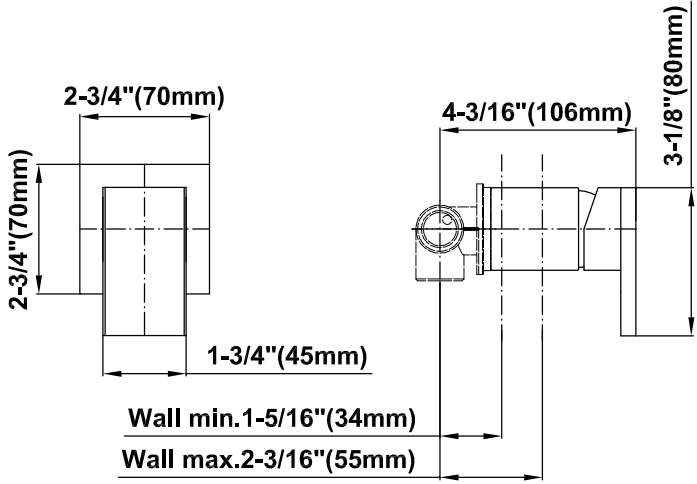

G-6000-LM36W

LUNA Series

- Pressure 80PSI (5,5bar)
- - - Pressure 60PSI (4,15bar)
- Pressure 40PSI (2,75bar)