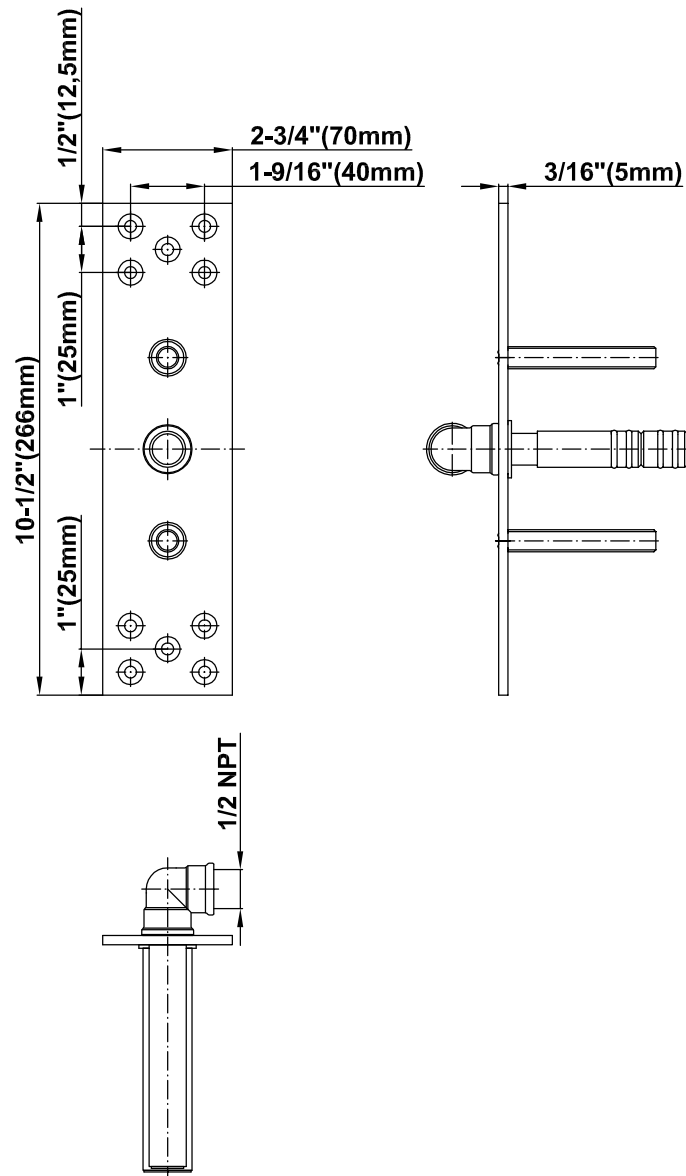

G-6000-LM36W

LUNA Series

- Pressure 80PSI (5,5bar)
- - - Pressure 60PSI (4,15bar)
- Pressure 40PSI (2,75bar)