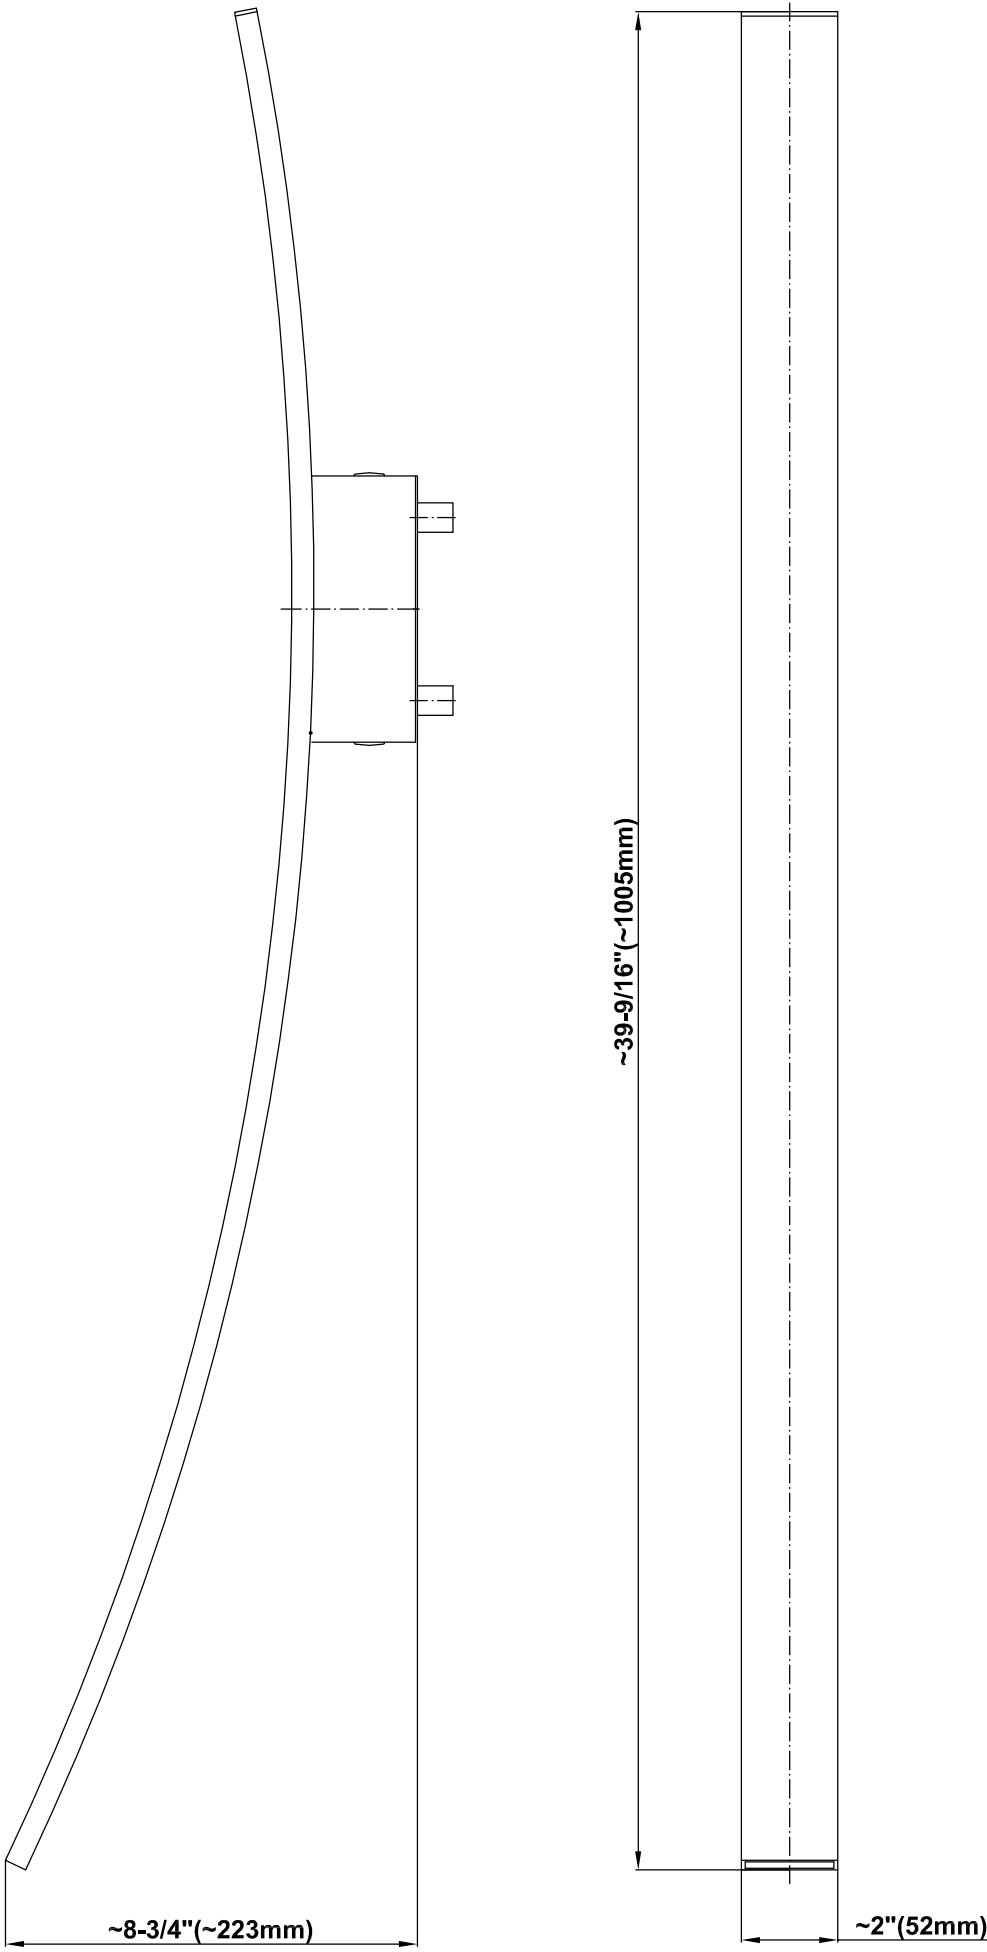

G-6000-LM36W

LUNA Series

- Pressure 80PSI (5,5bar)
- - - Pressure 60PSI (4,15bar)
- Pressure 40PSI (2,75bar)