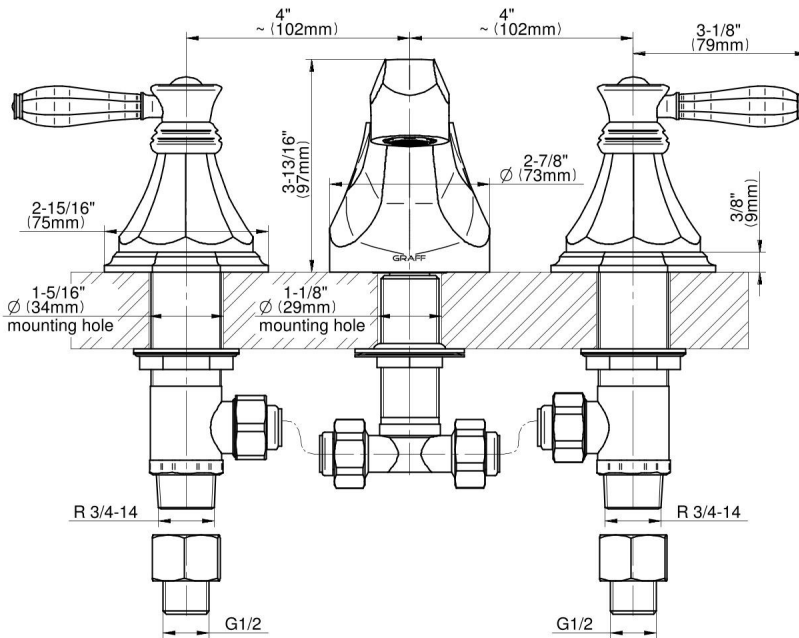

G-1952-LM63L

TOPAZ Series

GRAFF[®]
Art of Bath