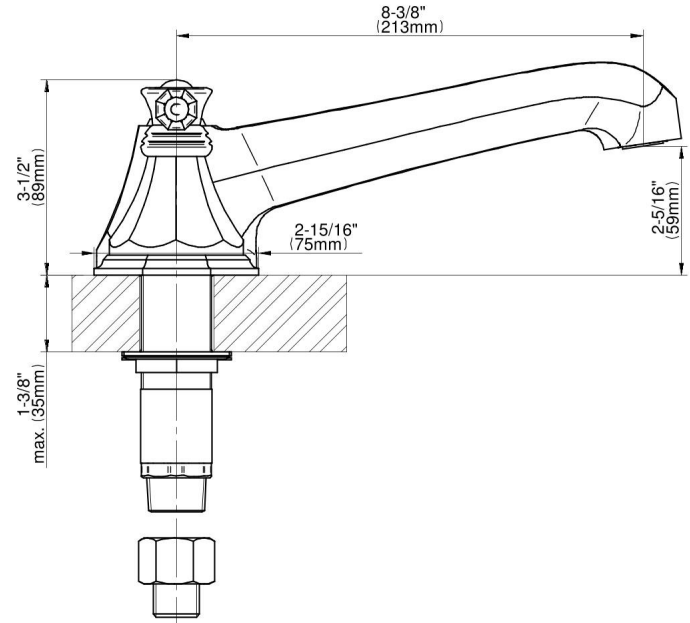

G-1952-LM63L

TOPAZ Series

GRAFF[®]
Art of Bath