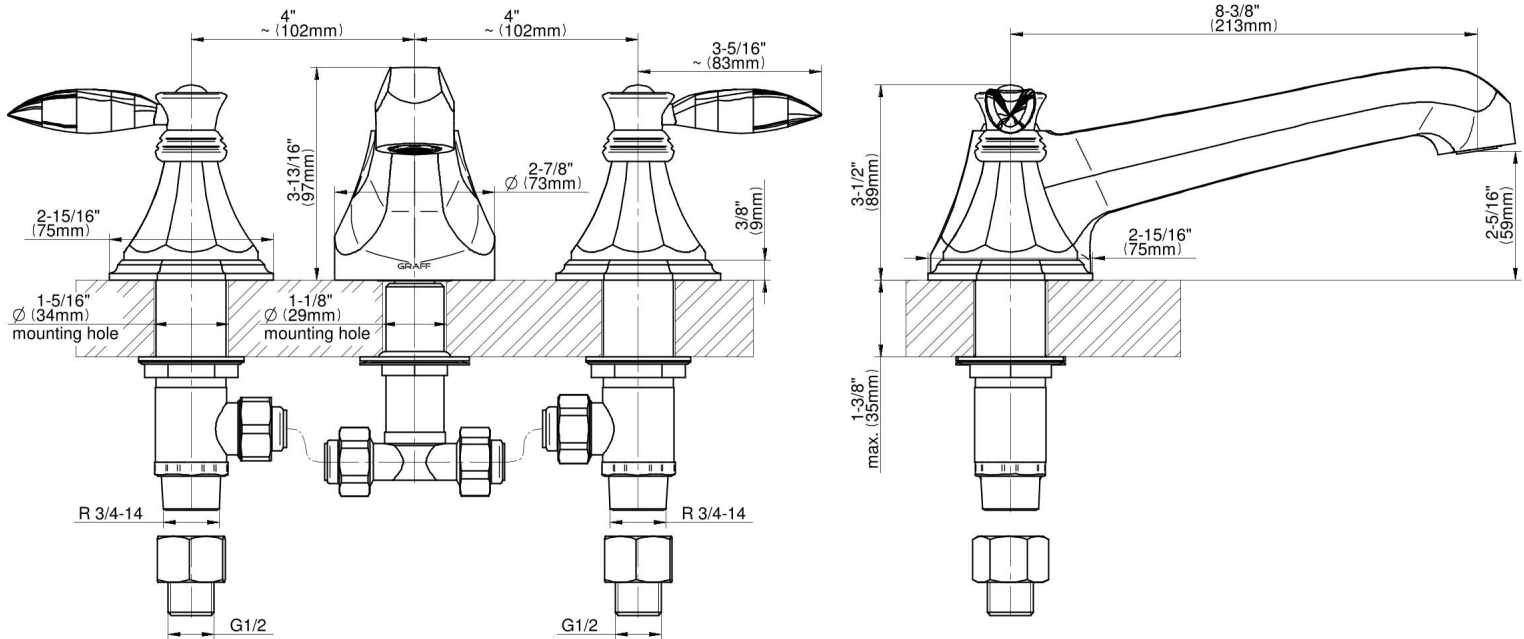

G-1952-LM14

TOPAZ Series

GRAFF[®]
Art of Bath