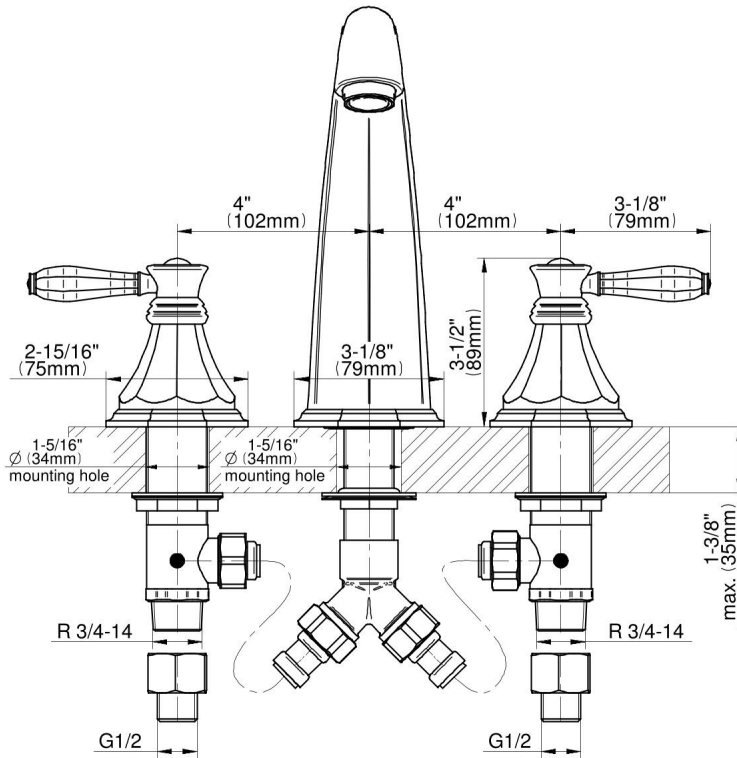

G-1950-LM63L

TOPAZ Series

GRAFF[®]
Art of Bath

Topaz diverter G-1955