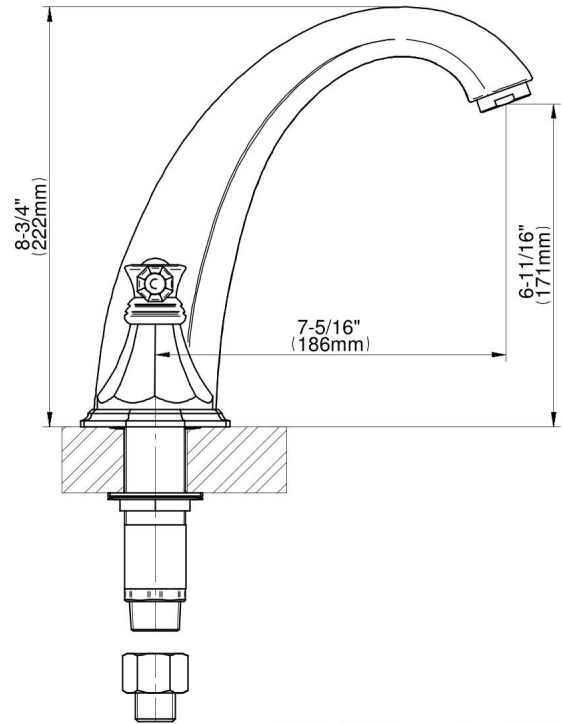

G-1950-LM63L

TOPAZ Series

GRAFF[®]
Art of Bath

Topaz diverter G-1955