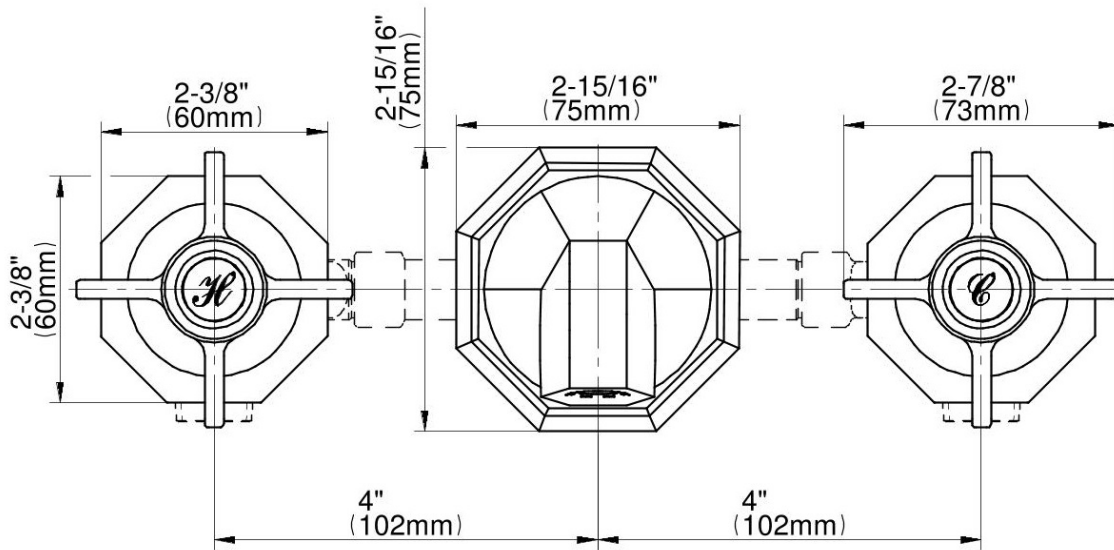

G-1930-C16L

TOPAZ Series

GRAFF[®]
Art of Bath