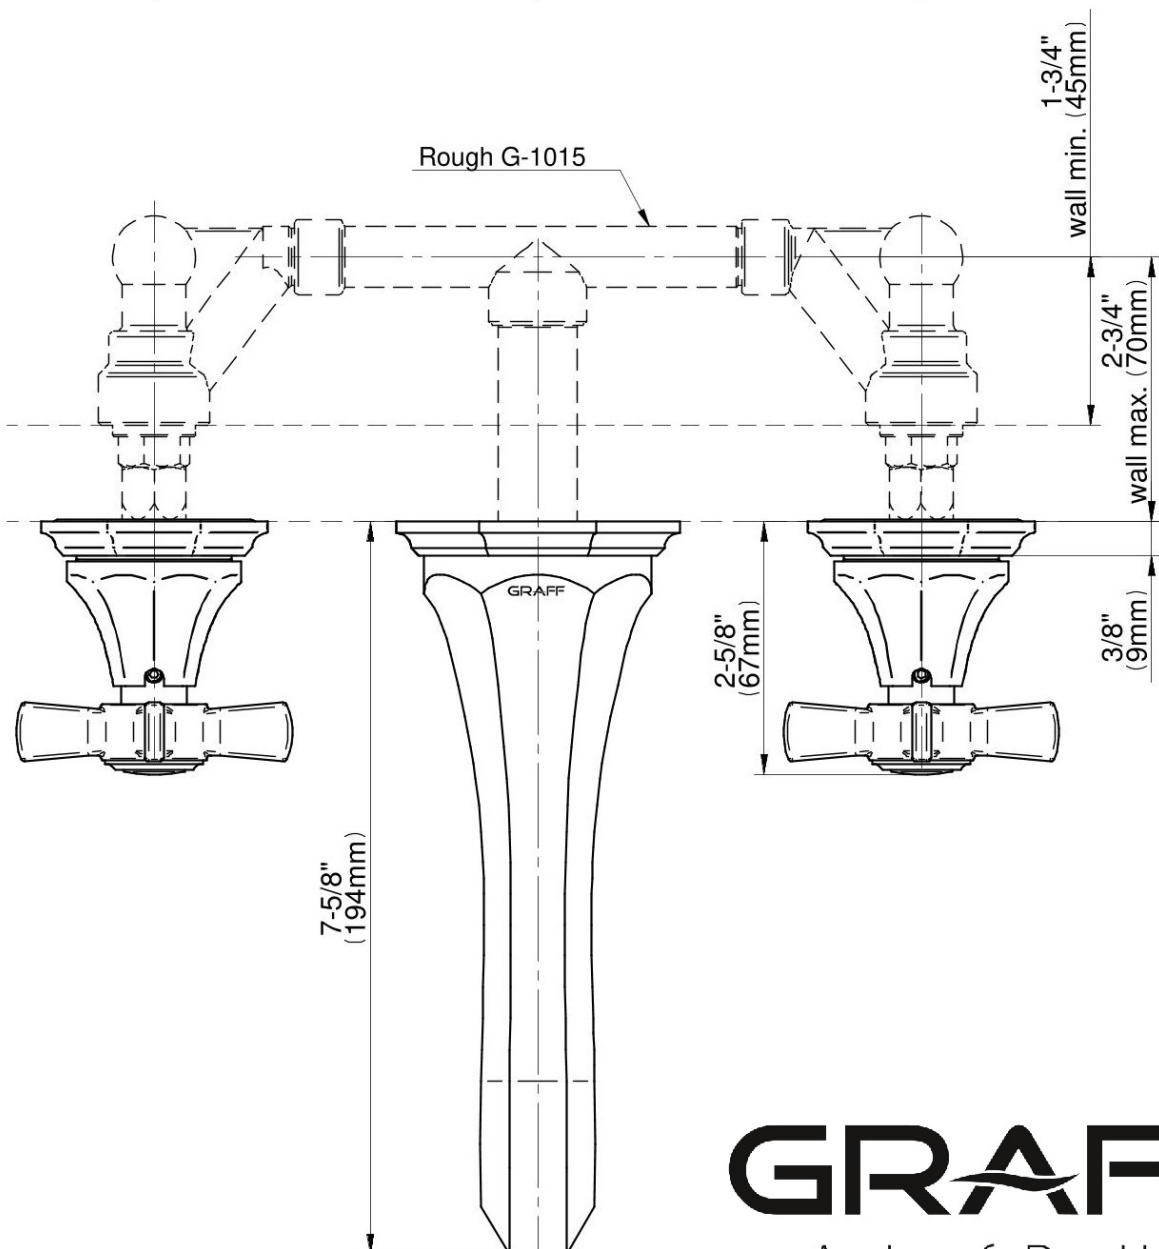

G-1930-C16L

TOPAZ Series

GRAFF[®]
Art of Bath