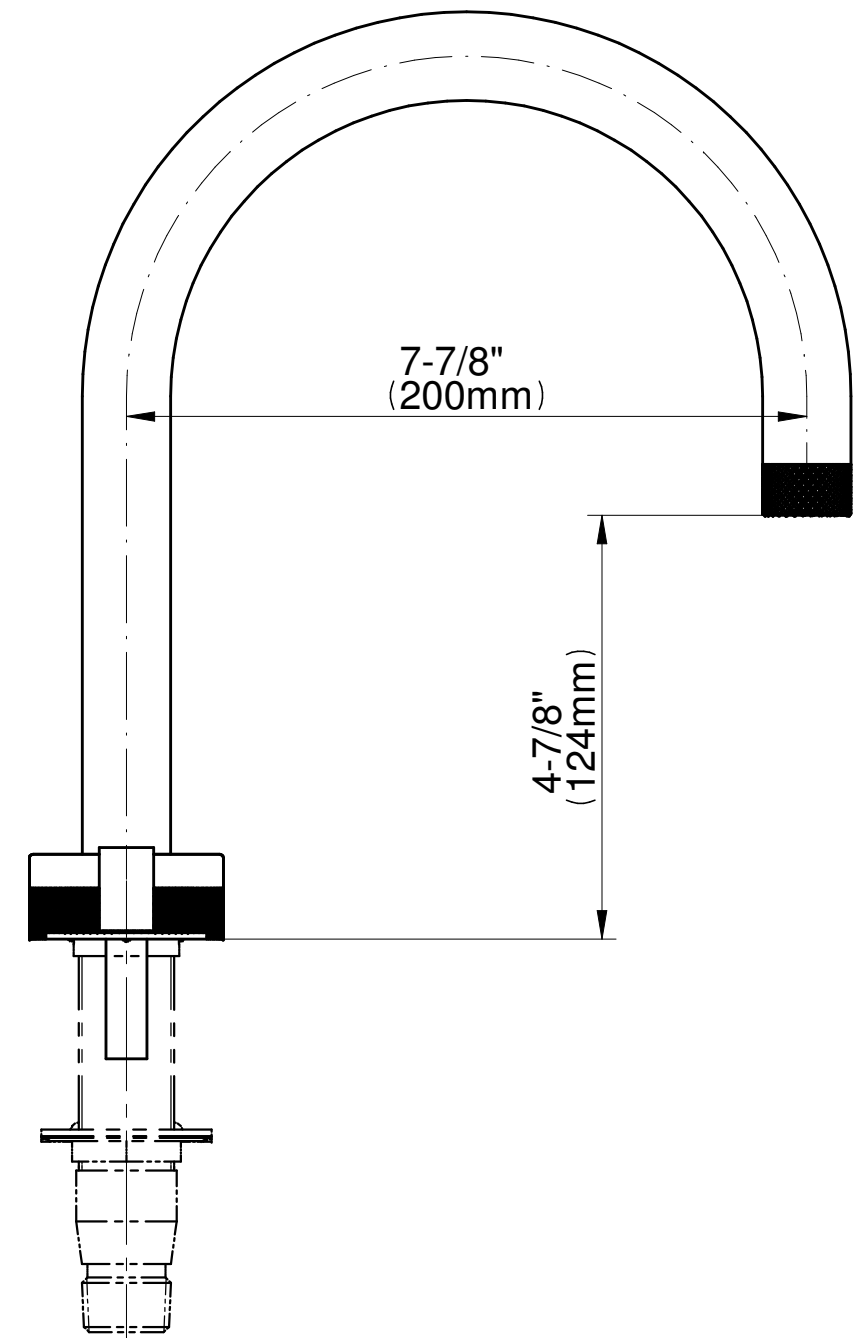

G-11552-***-L1**-**-T

MOD+ Series

Roman tub trim works with rough G-1037