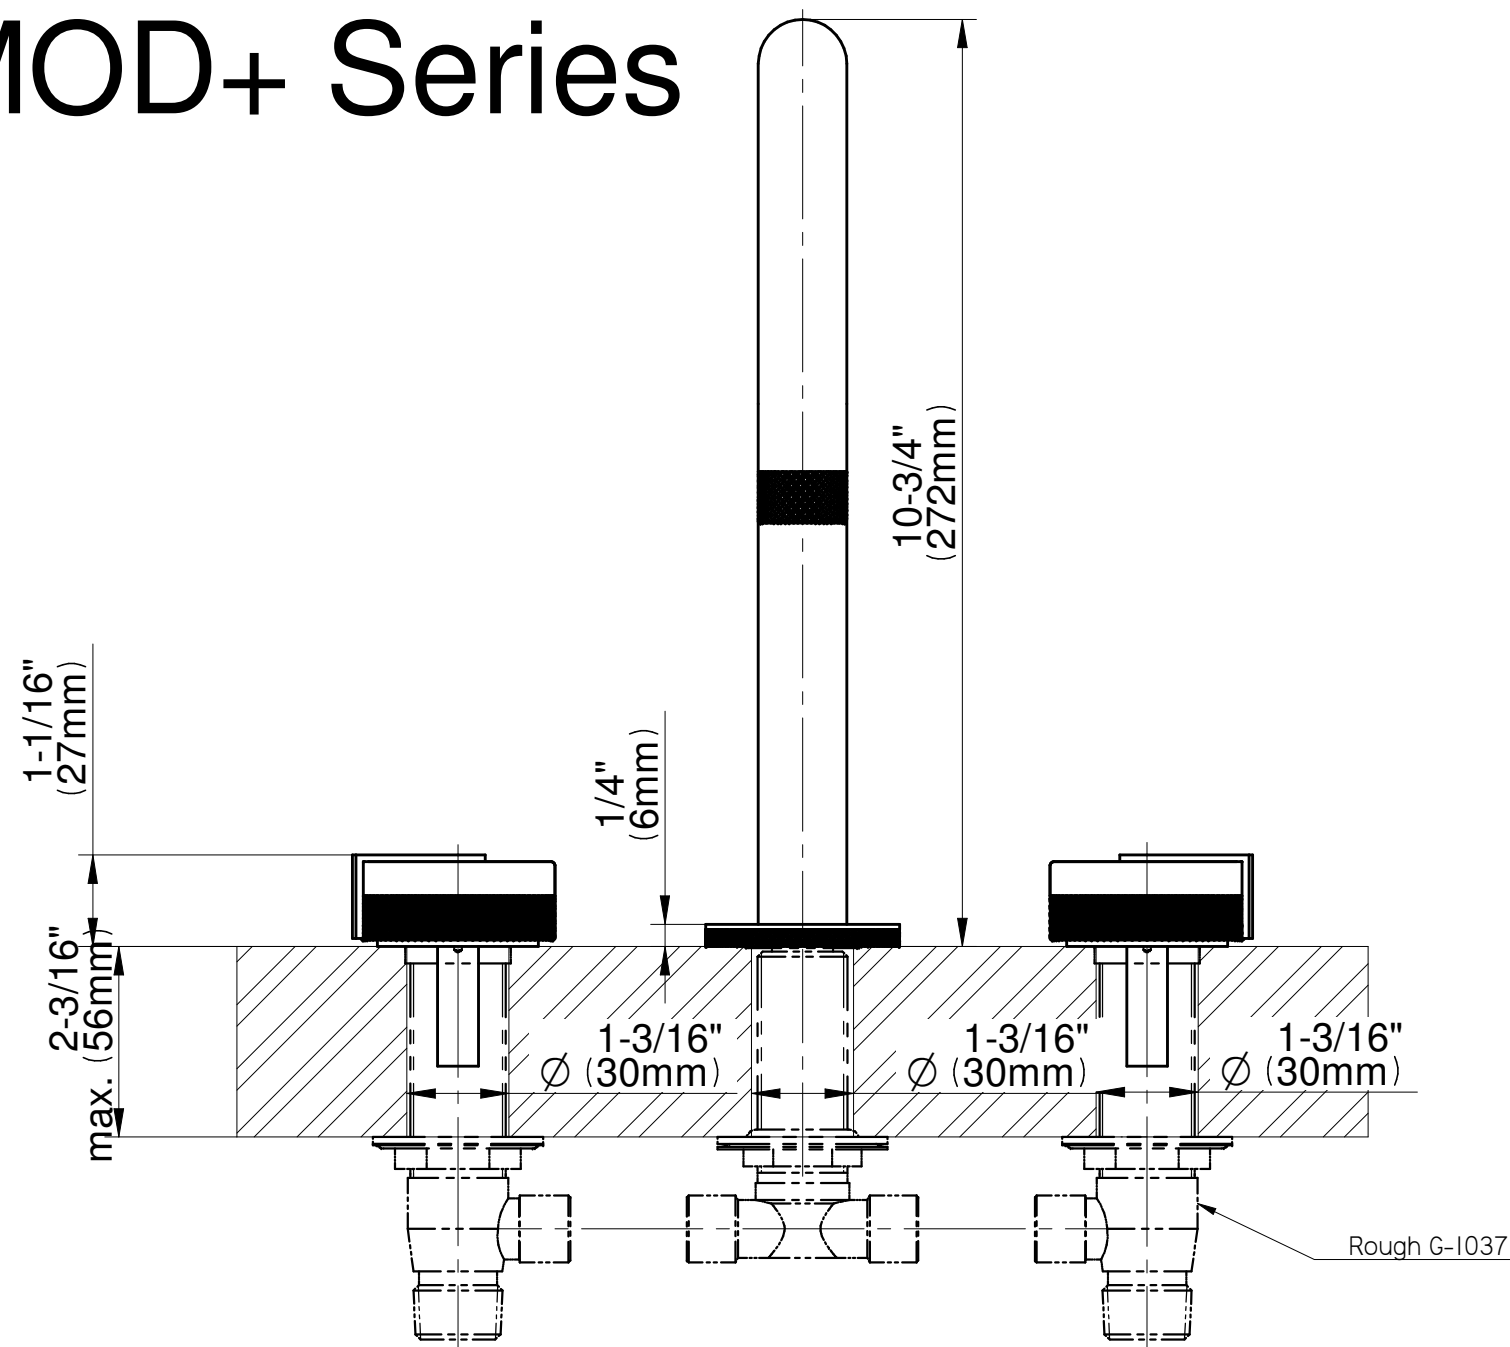

G-11552-***-L1**-**-T

MOD+ Series

Roman tub trim works with rough G-1037