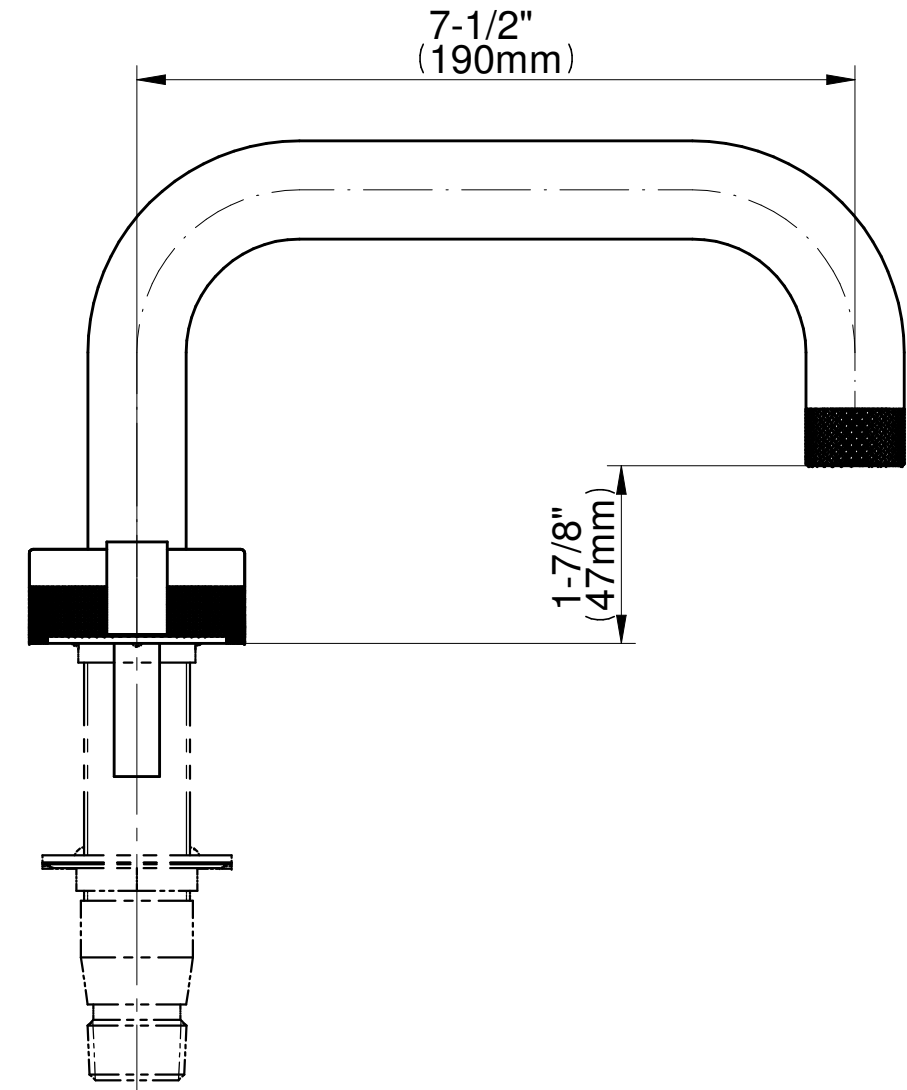

G-11550-***-L1**-**-T

MOD+ Series

Roman tub trim works with rough G-1037