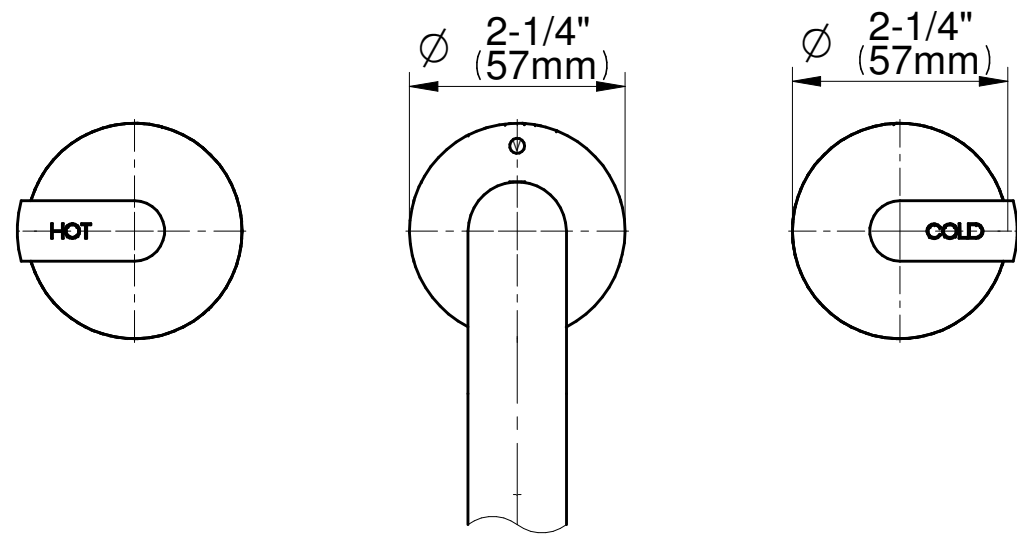

G-11550-***-L1**-**-T

MOD+ Series

Roman tub trim works with rough G-1037