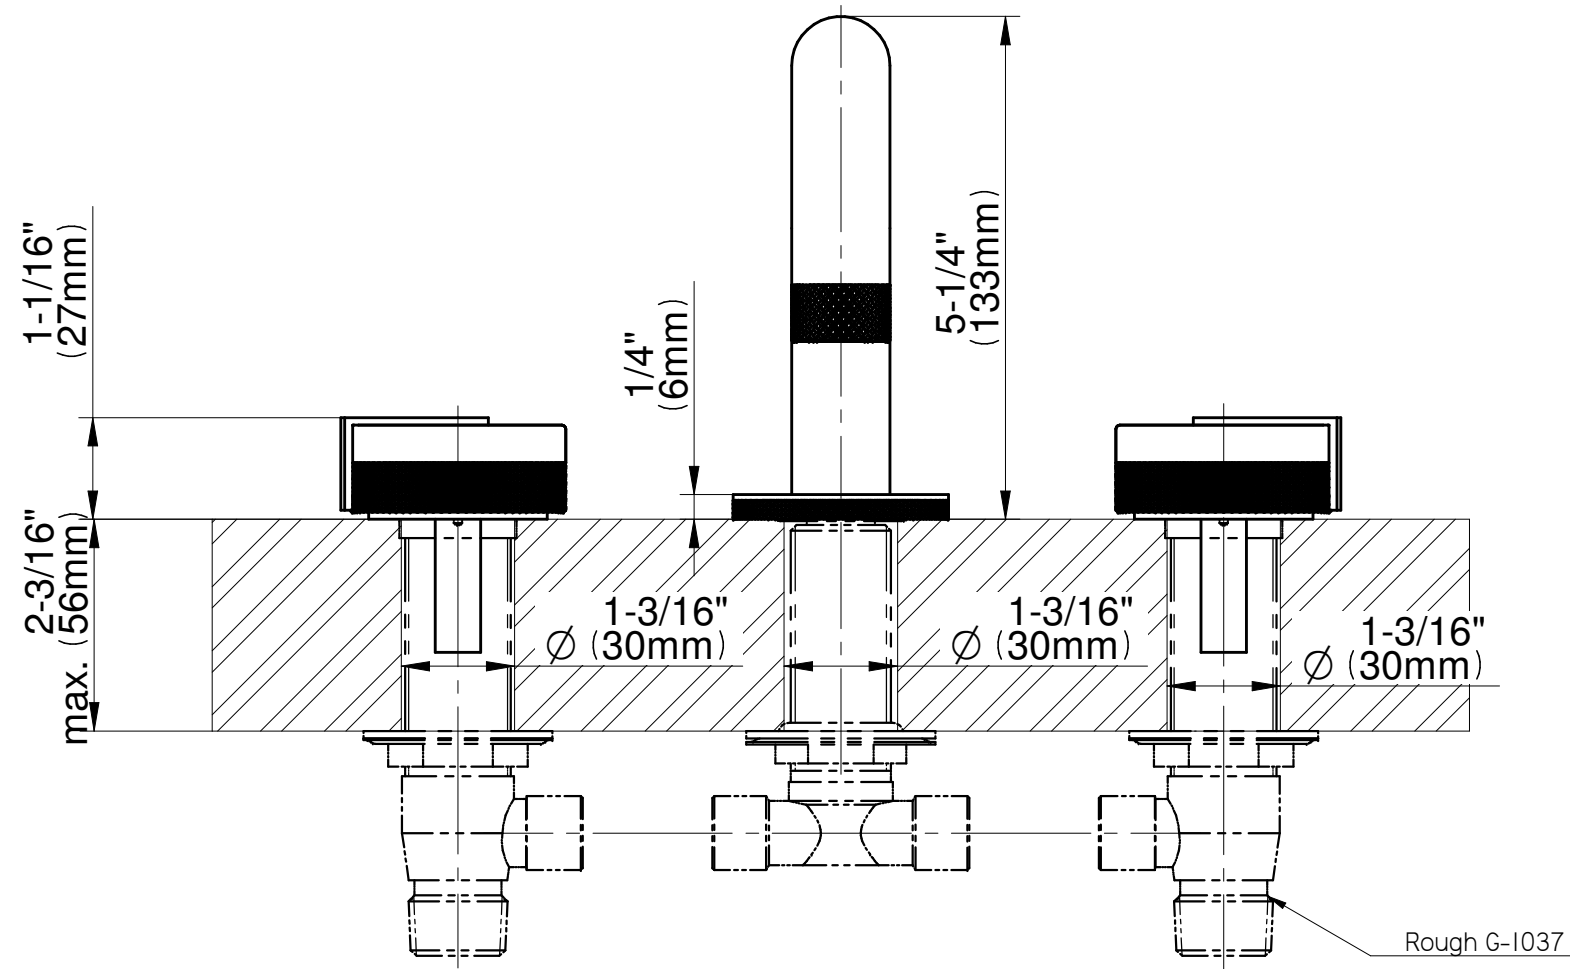

G-11550-***-L1**-**-T

MOD+ Series

Roman tub trim works with rough G-1037