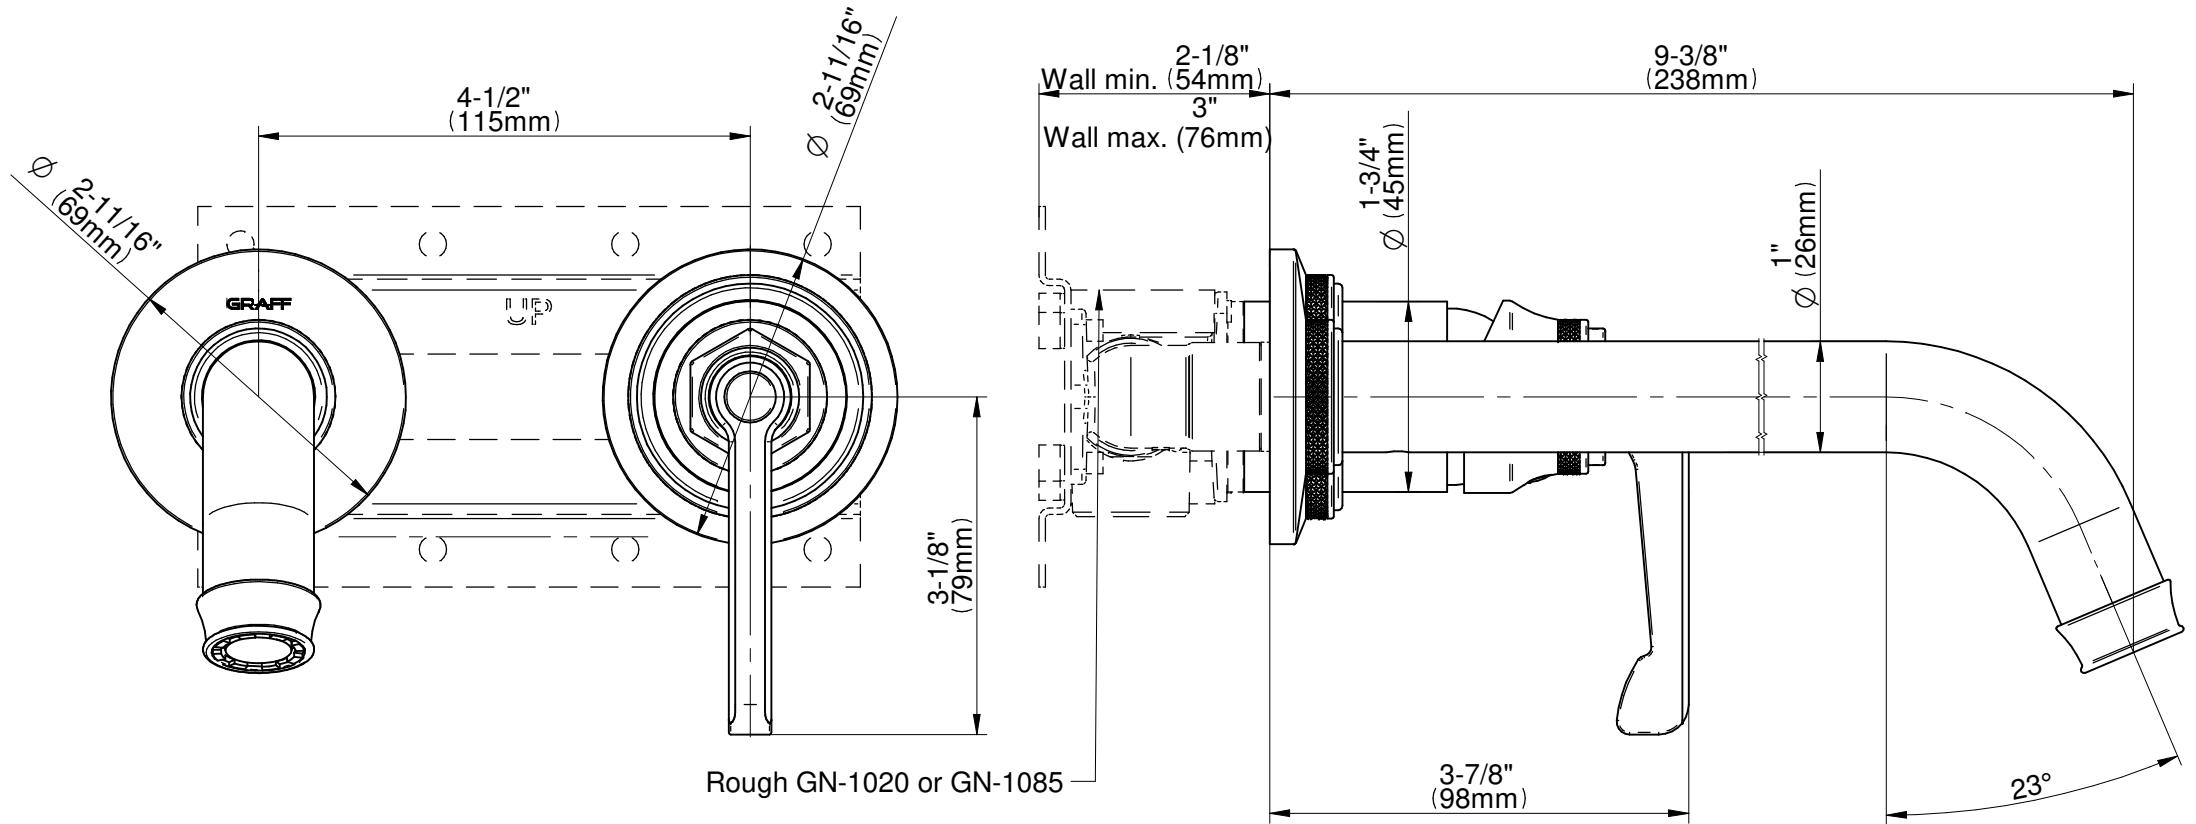

G-11636-LM60W-T

VIGNOLA Series

GRAFF®
Art of Bath