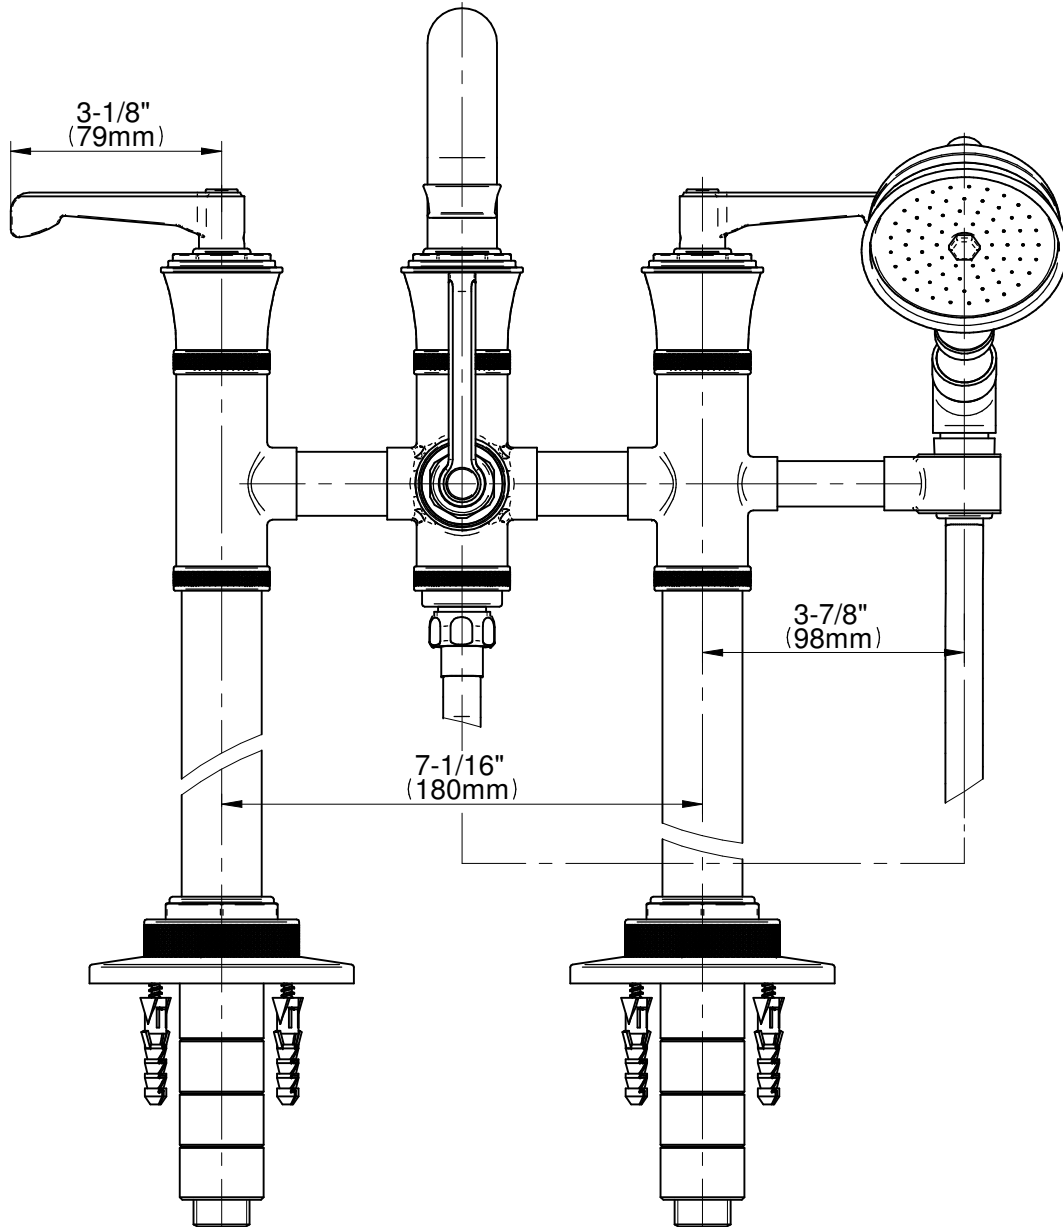

# G-11657-\*\*-LM60B

## VIGNOLA Series

**GRAFF®**  
Art of Bath