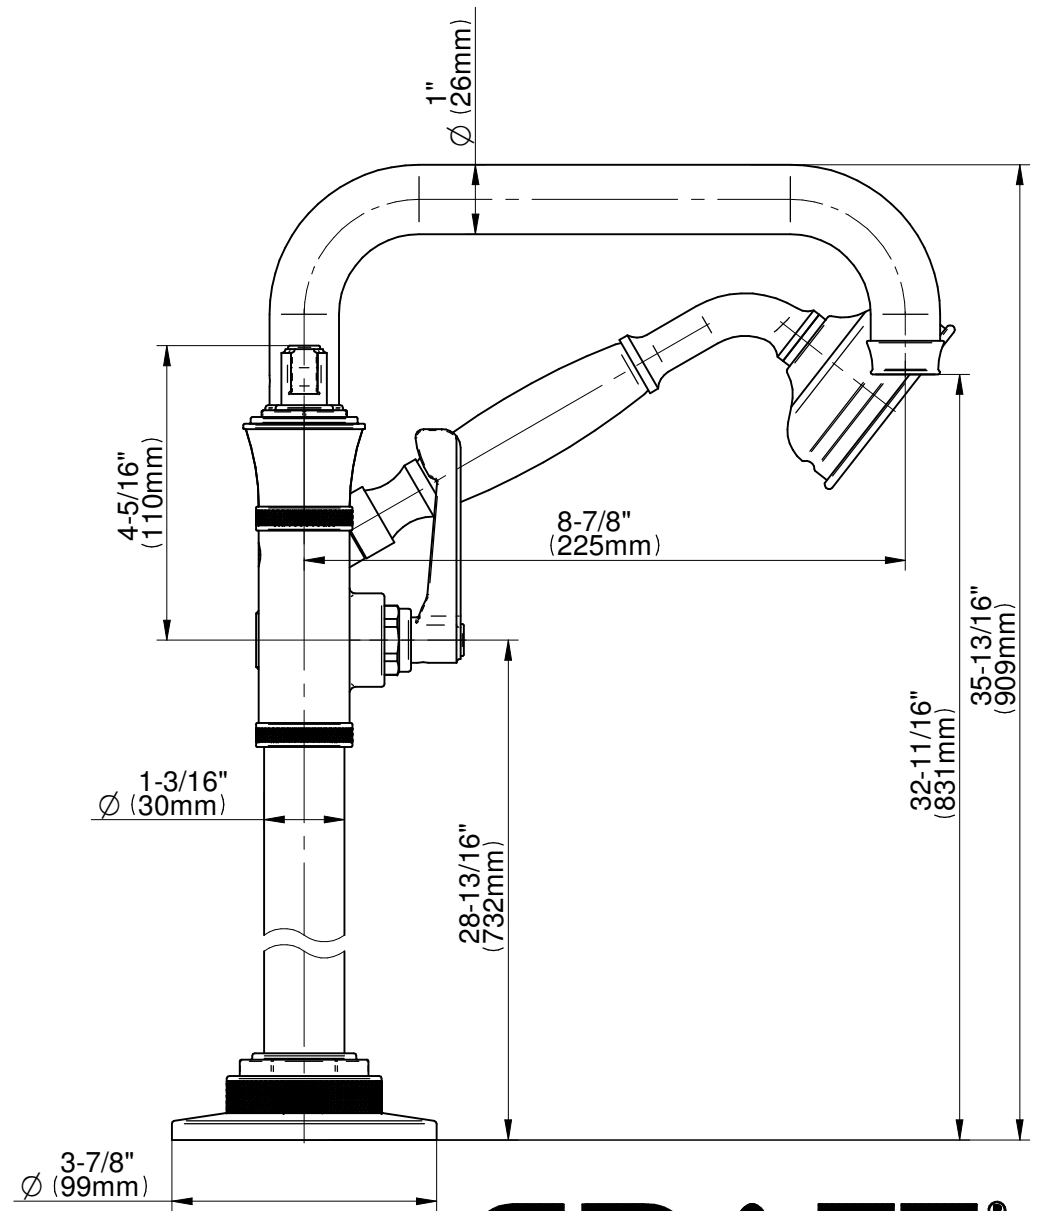

# G-11657-\*\*-LM60B

## VIGNOLA Series

**GRAFF®**  
Art of Bath