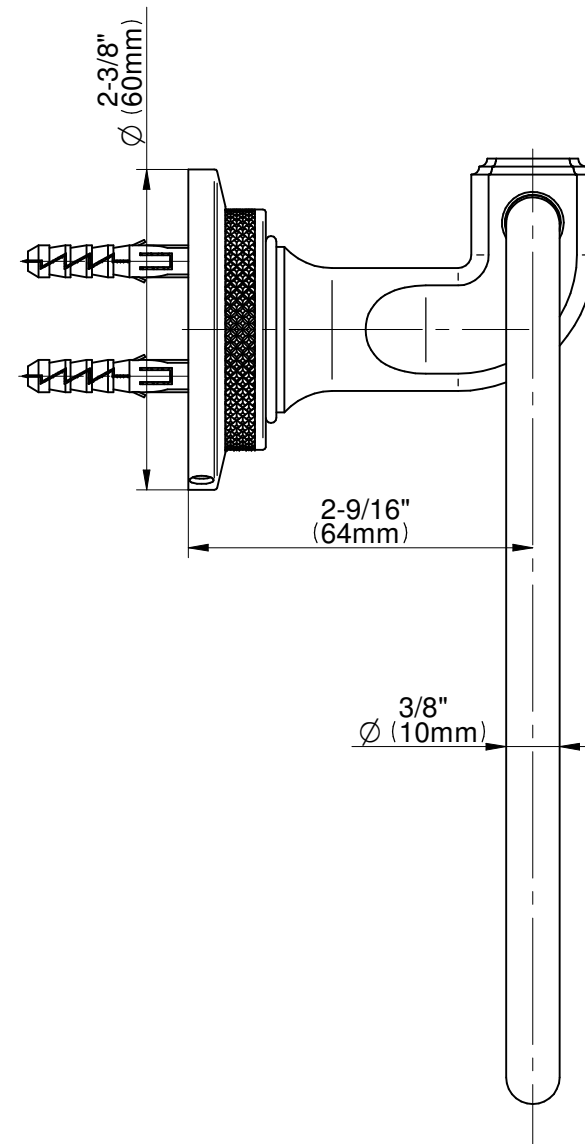

G-19306

VIGNOLA Series

GRAFF[®]
Art of Bath