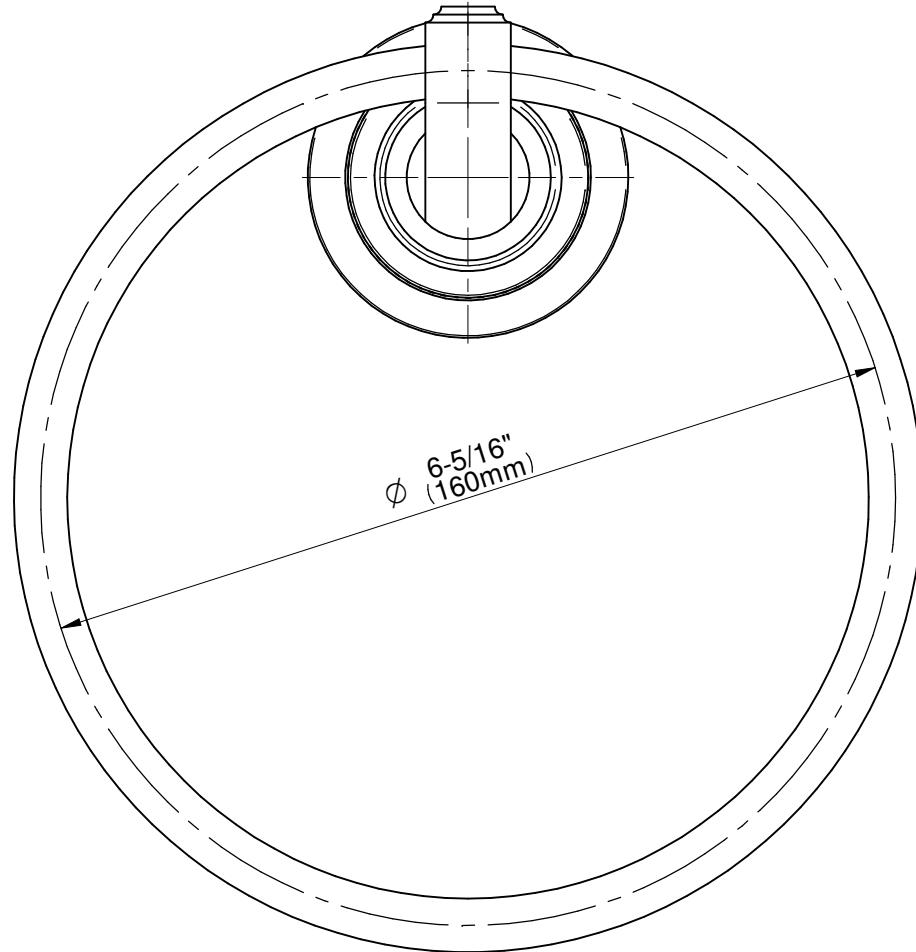

G-19306

VIGNOLA Series

GRAFF[®]
Art of Bath