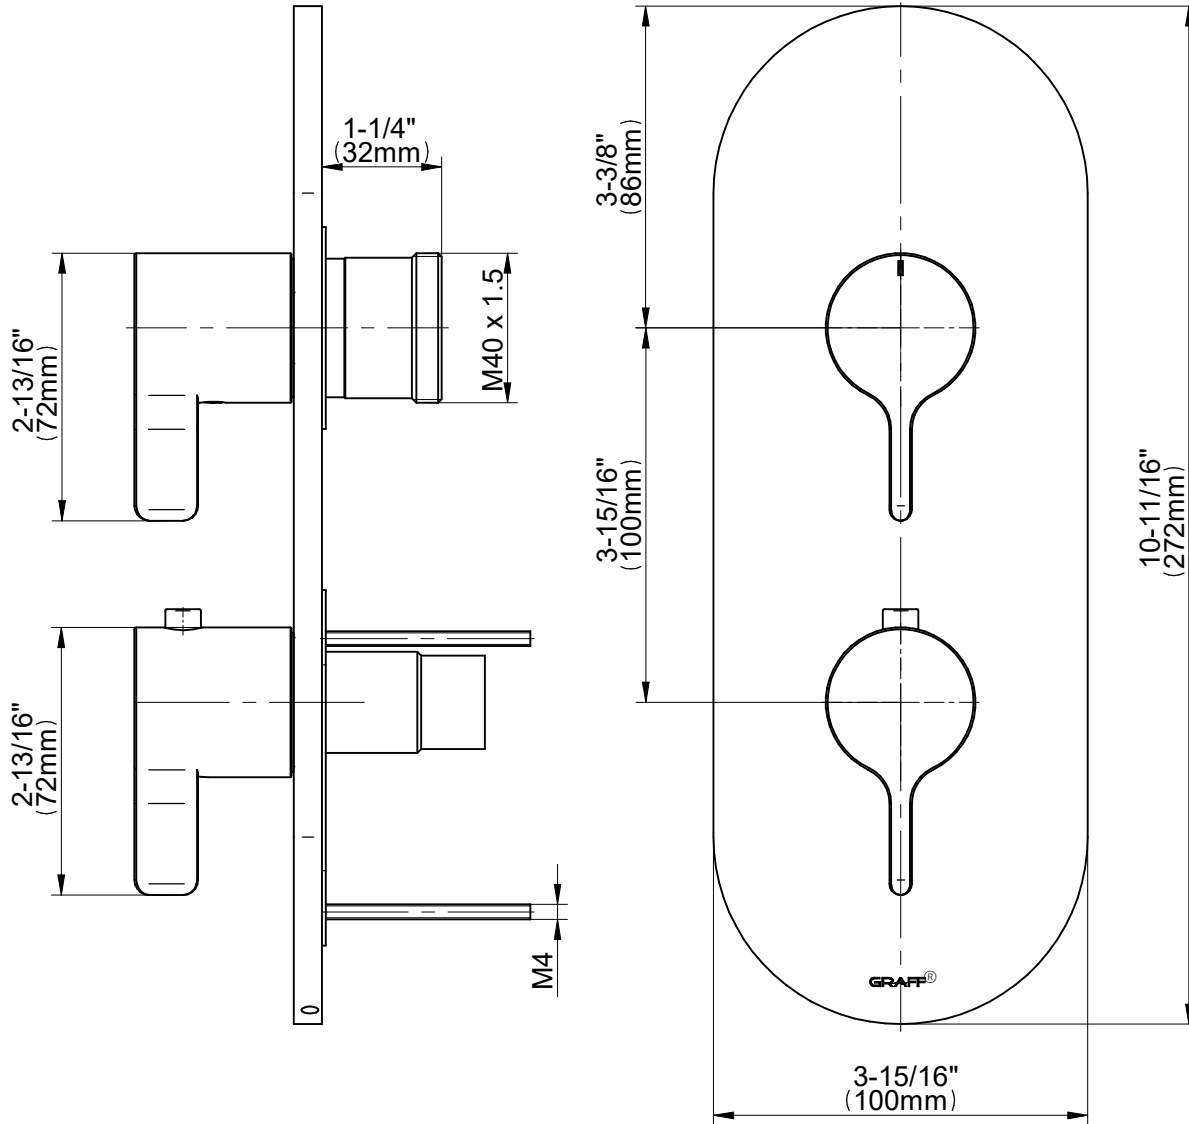

G-8047-LM46E0-T

TERRA Series

GRAFF®
Art of Bath