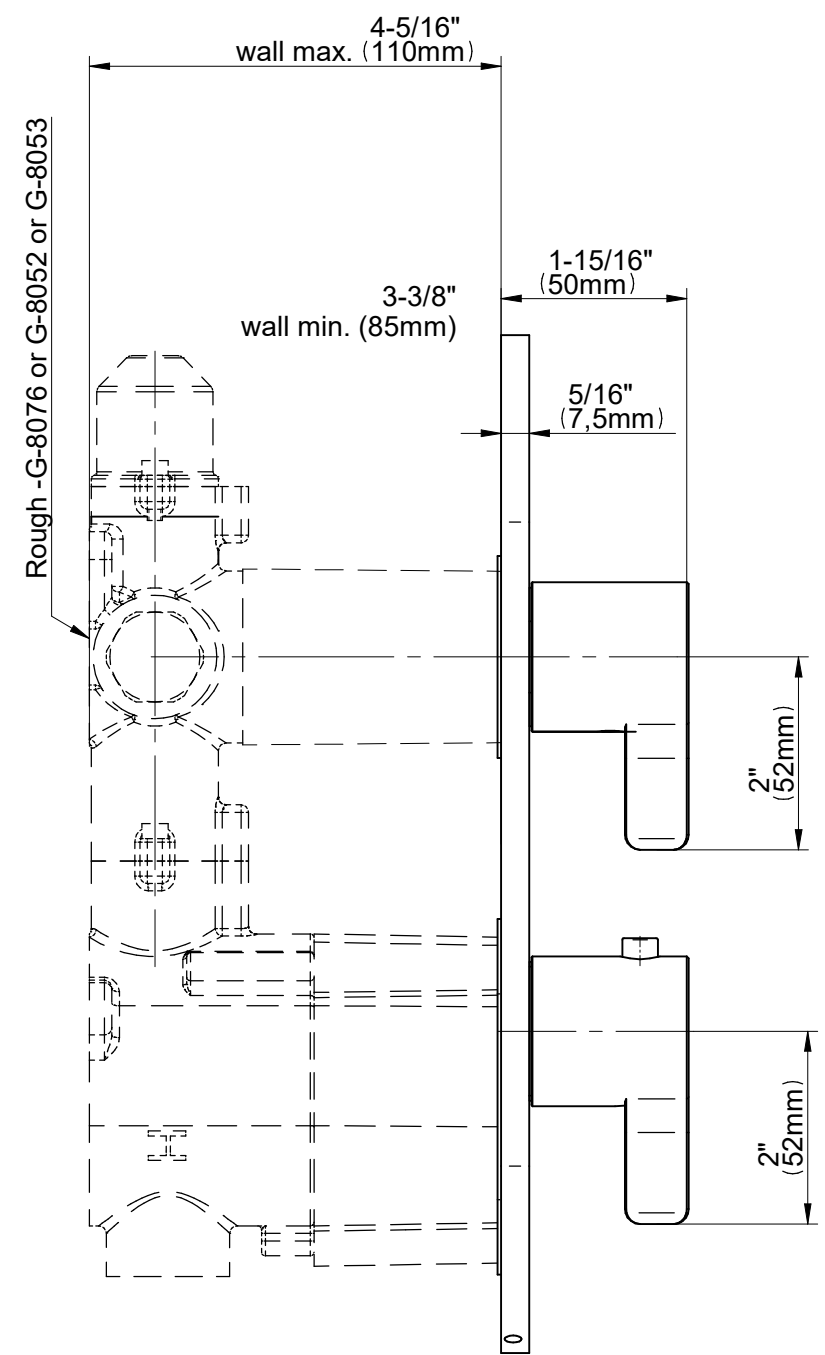

G-8047-LM46E0-T

TERRA Series

GRAFF®
Art of Bath