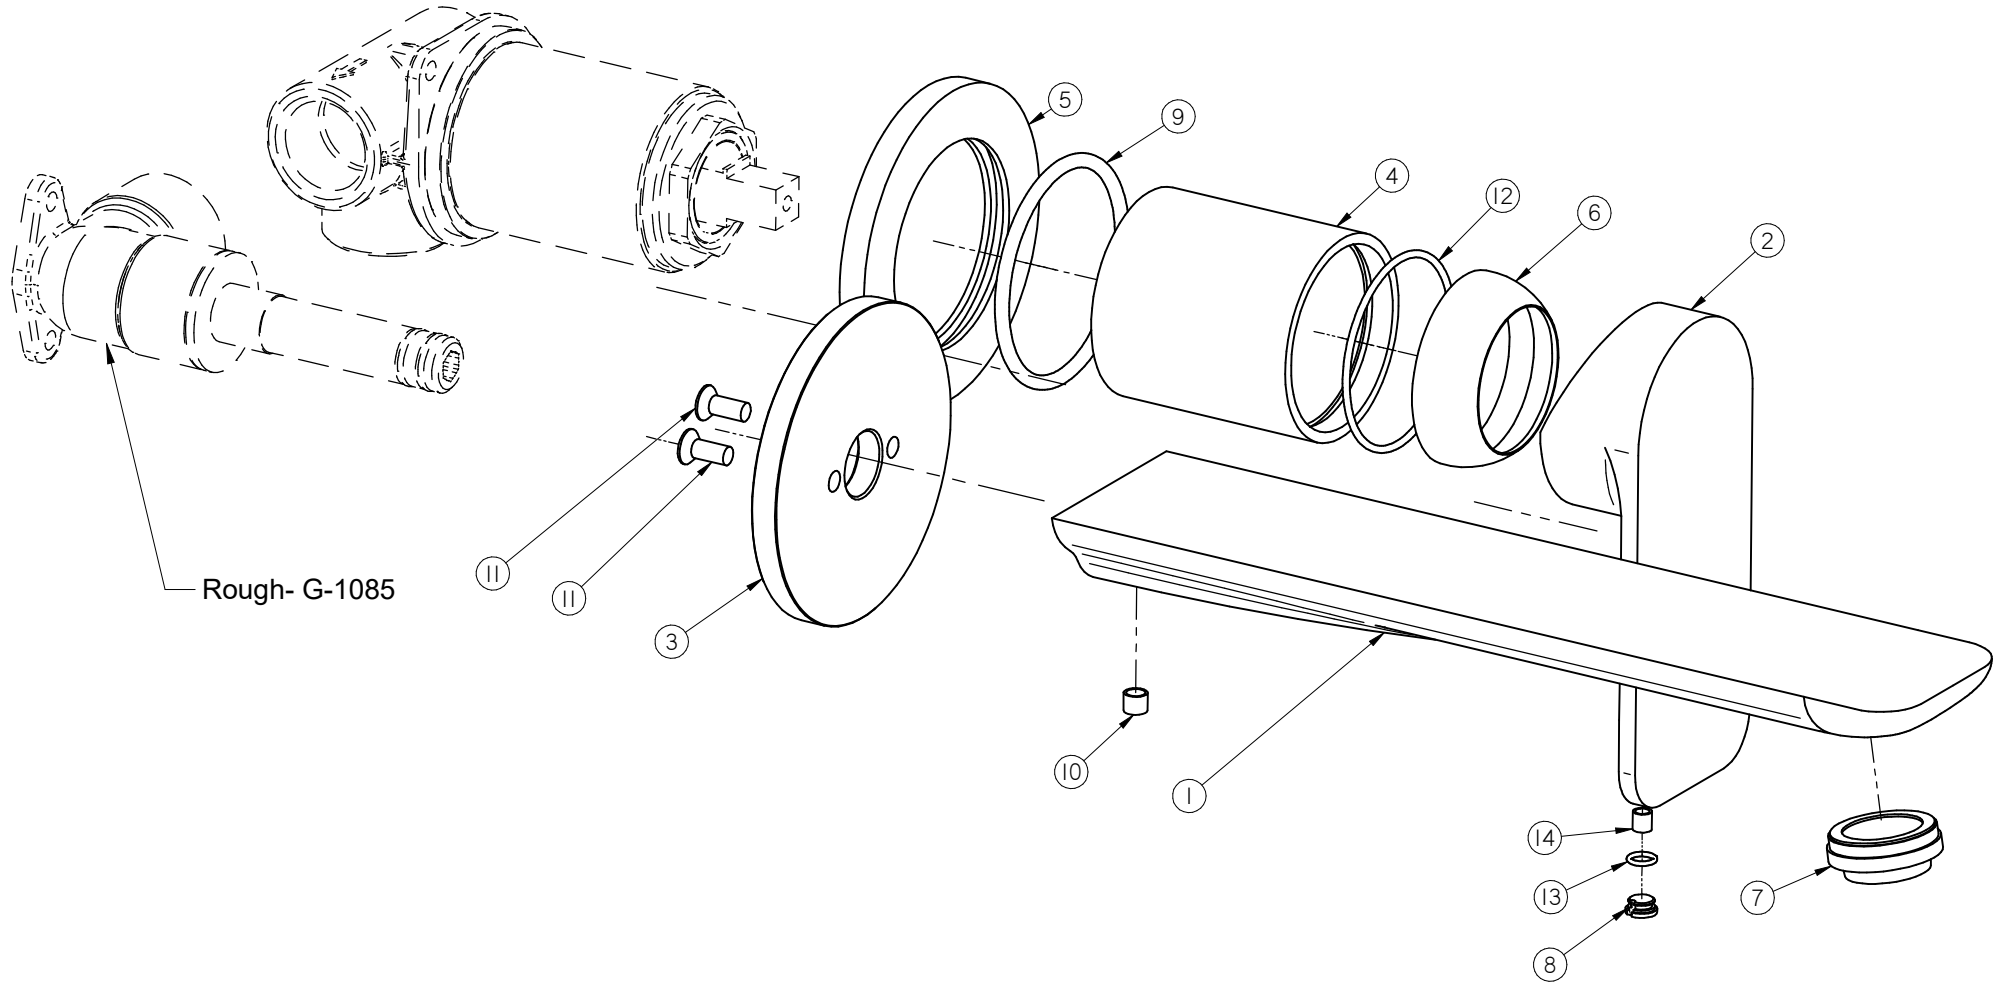

# GN-6338-LM42W

## SENTO Series

**GRAFF**<sup>®</sup>  
Art of Bath