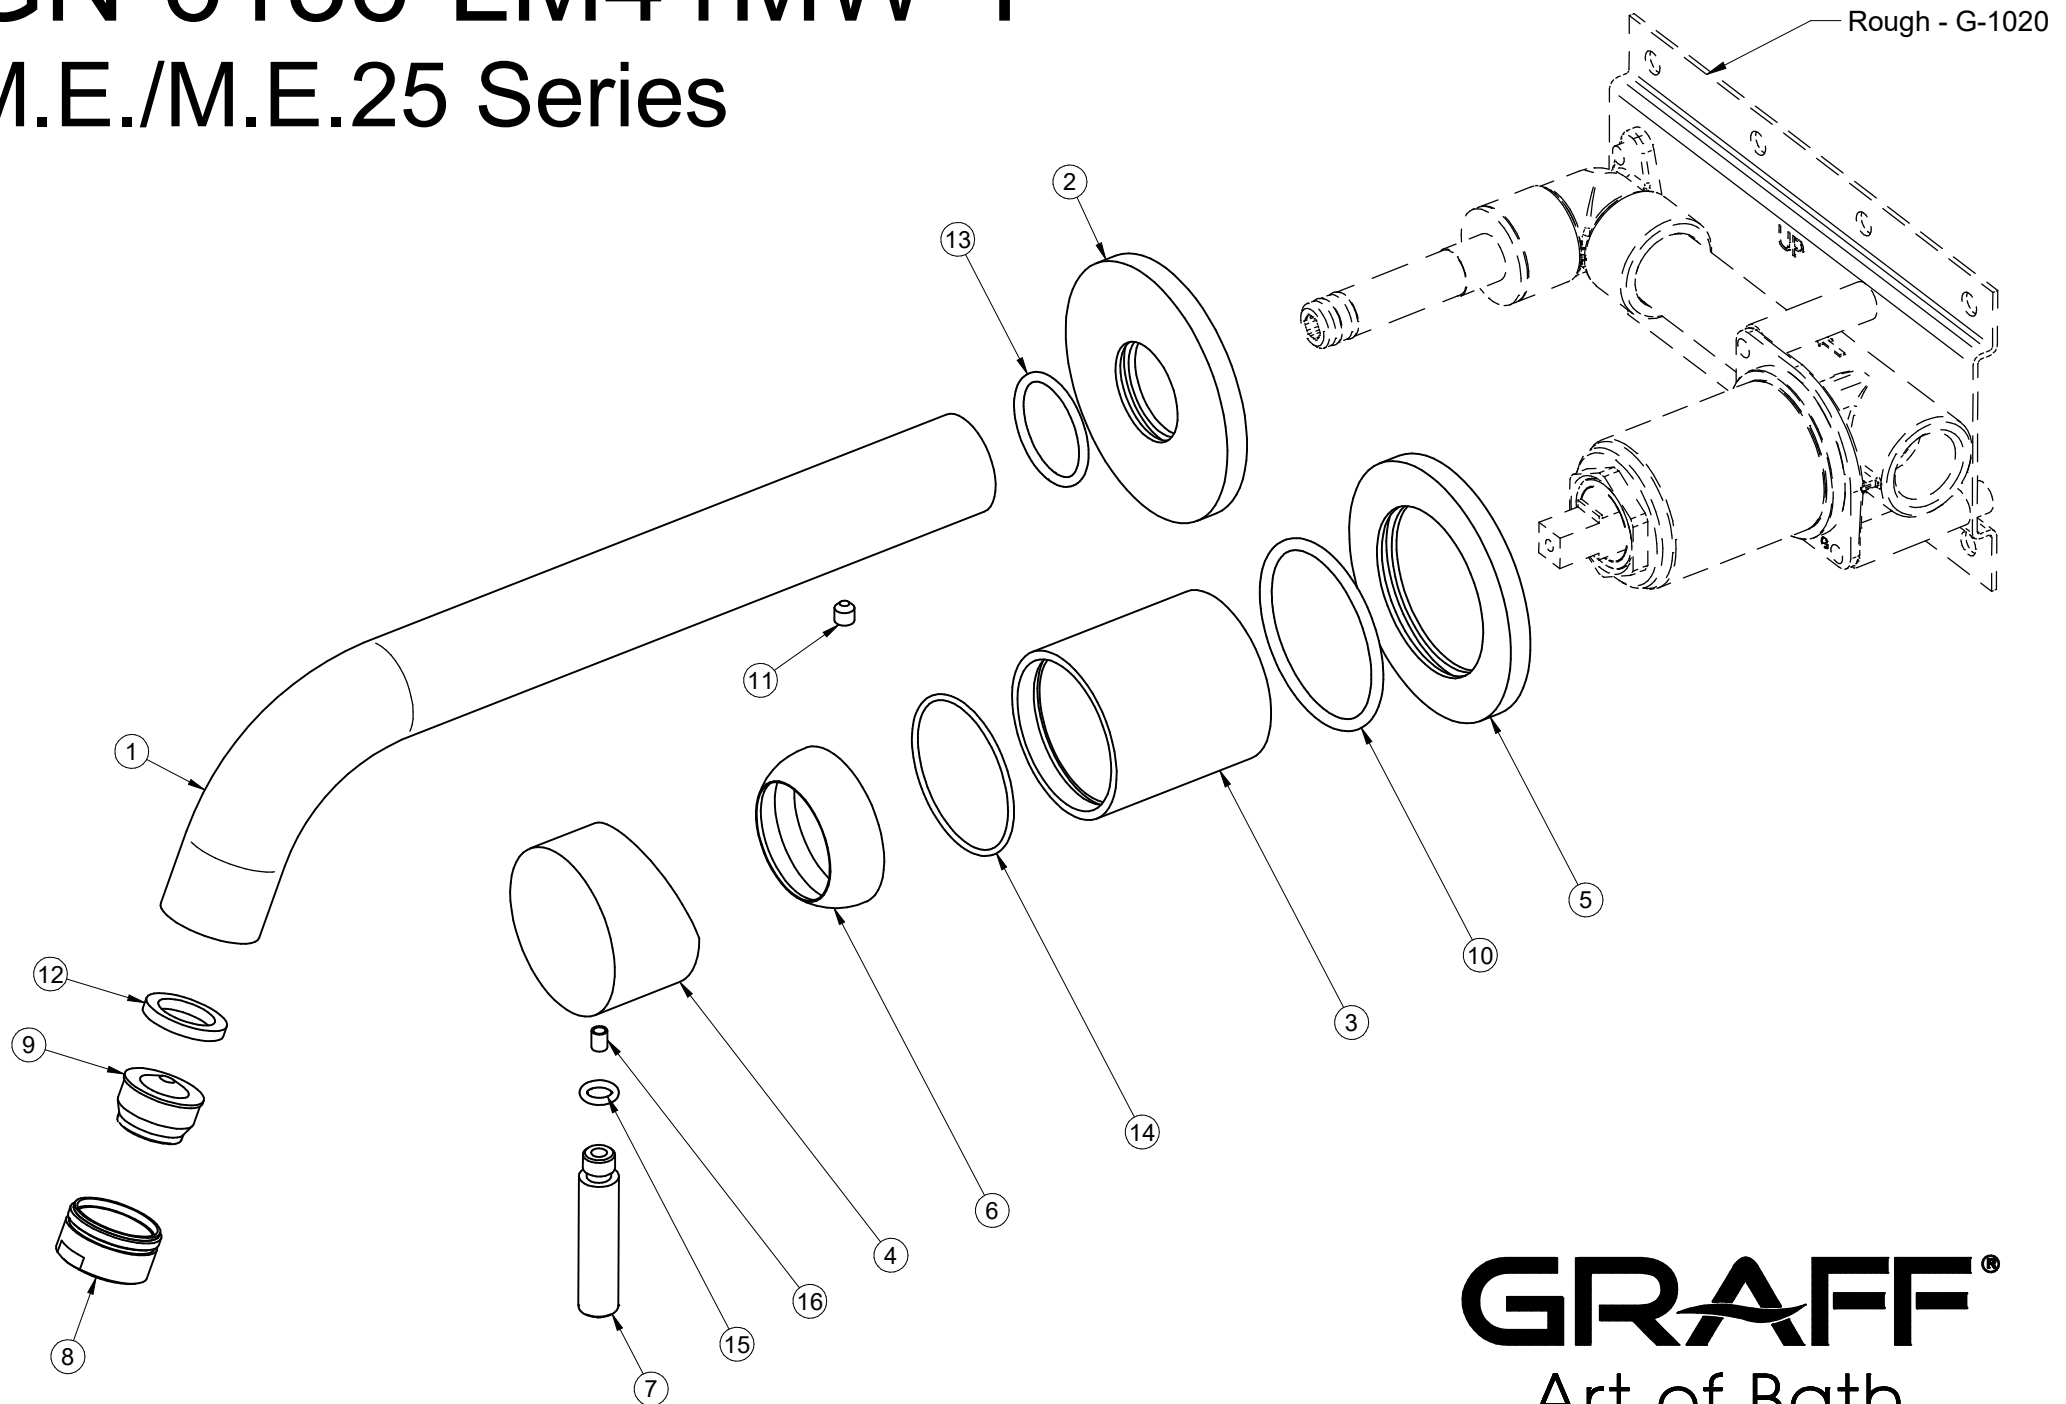

GN-6136-LM41MW-T

M.E./M.E.25 Series

GRAFF[®]
Art of Bath