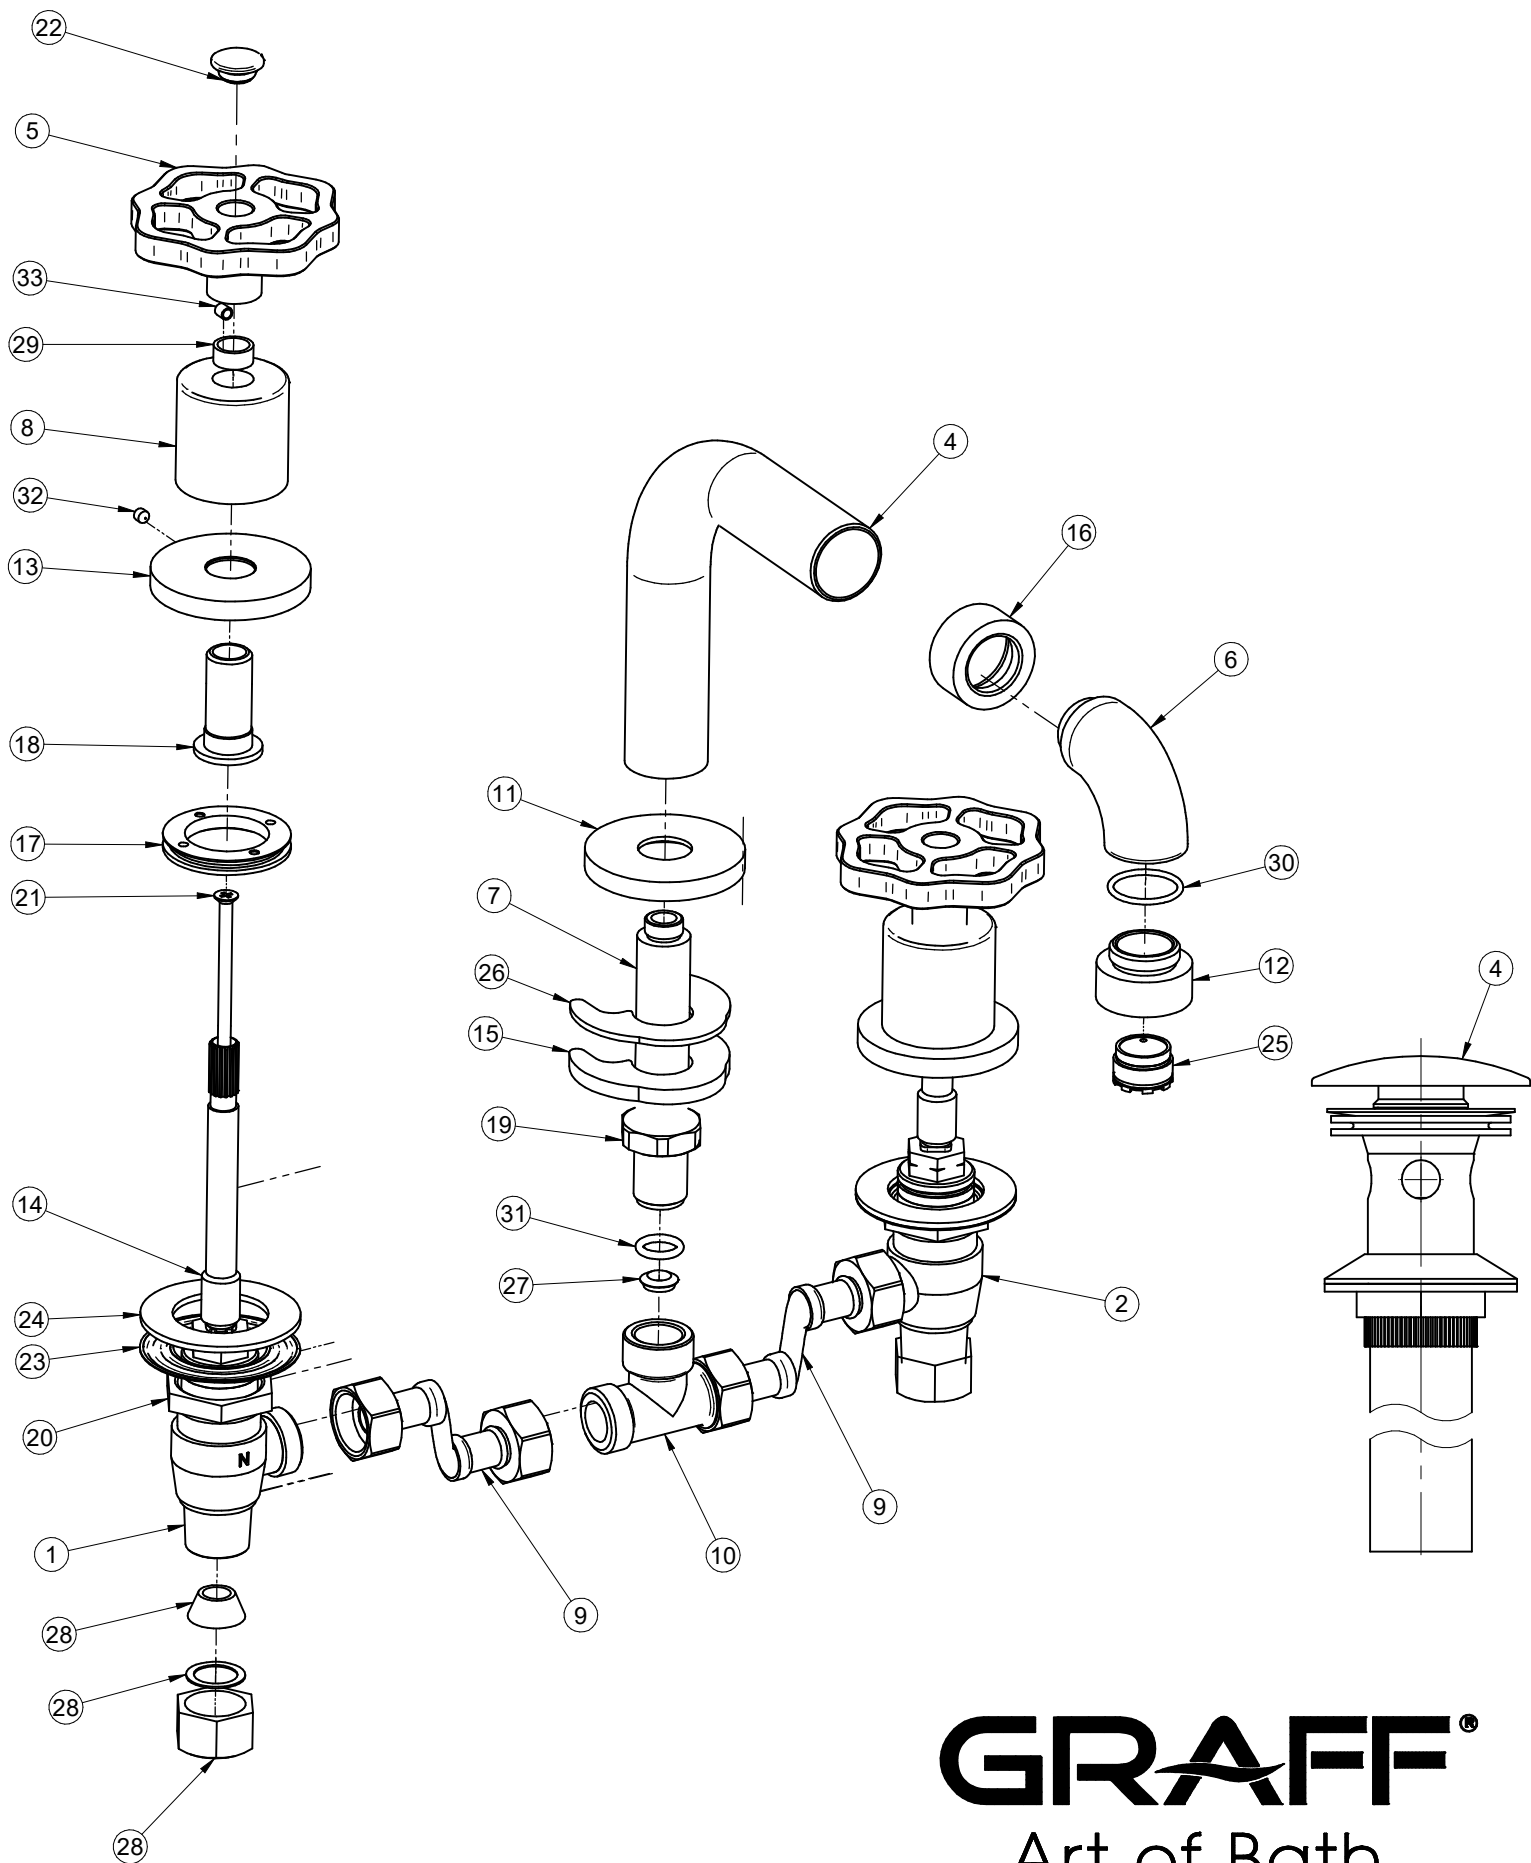

GN-11310-C18B

Vintage Series

GRAFF[®]
Art of Bath