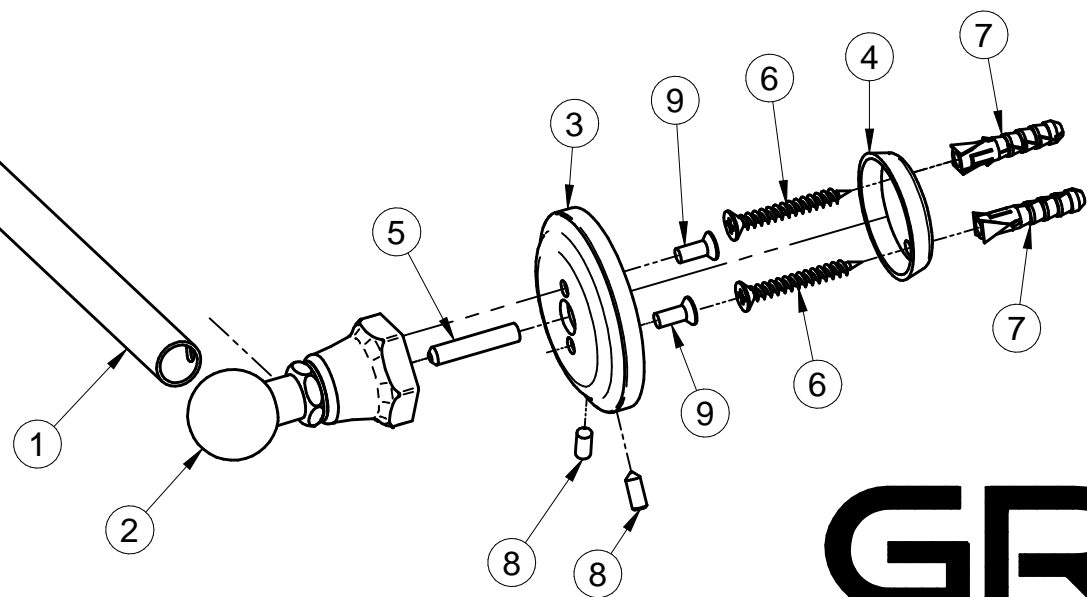

G-9709

CAMDEN Series

GRAFF[®]
CUTTING EDGE DESIGN