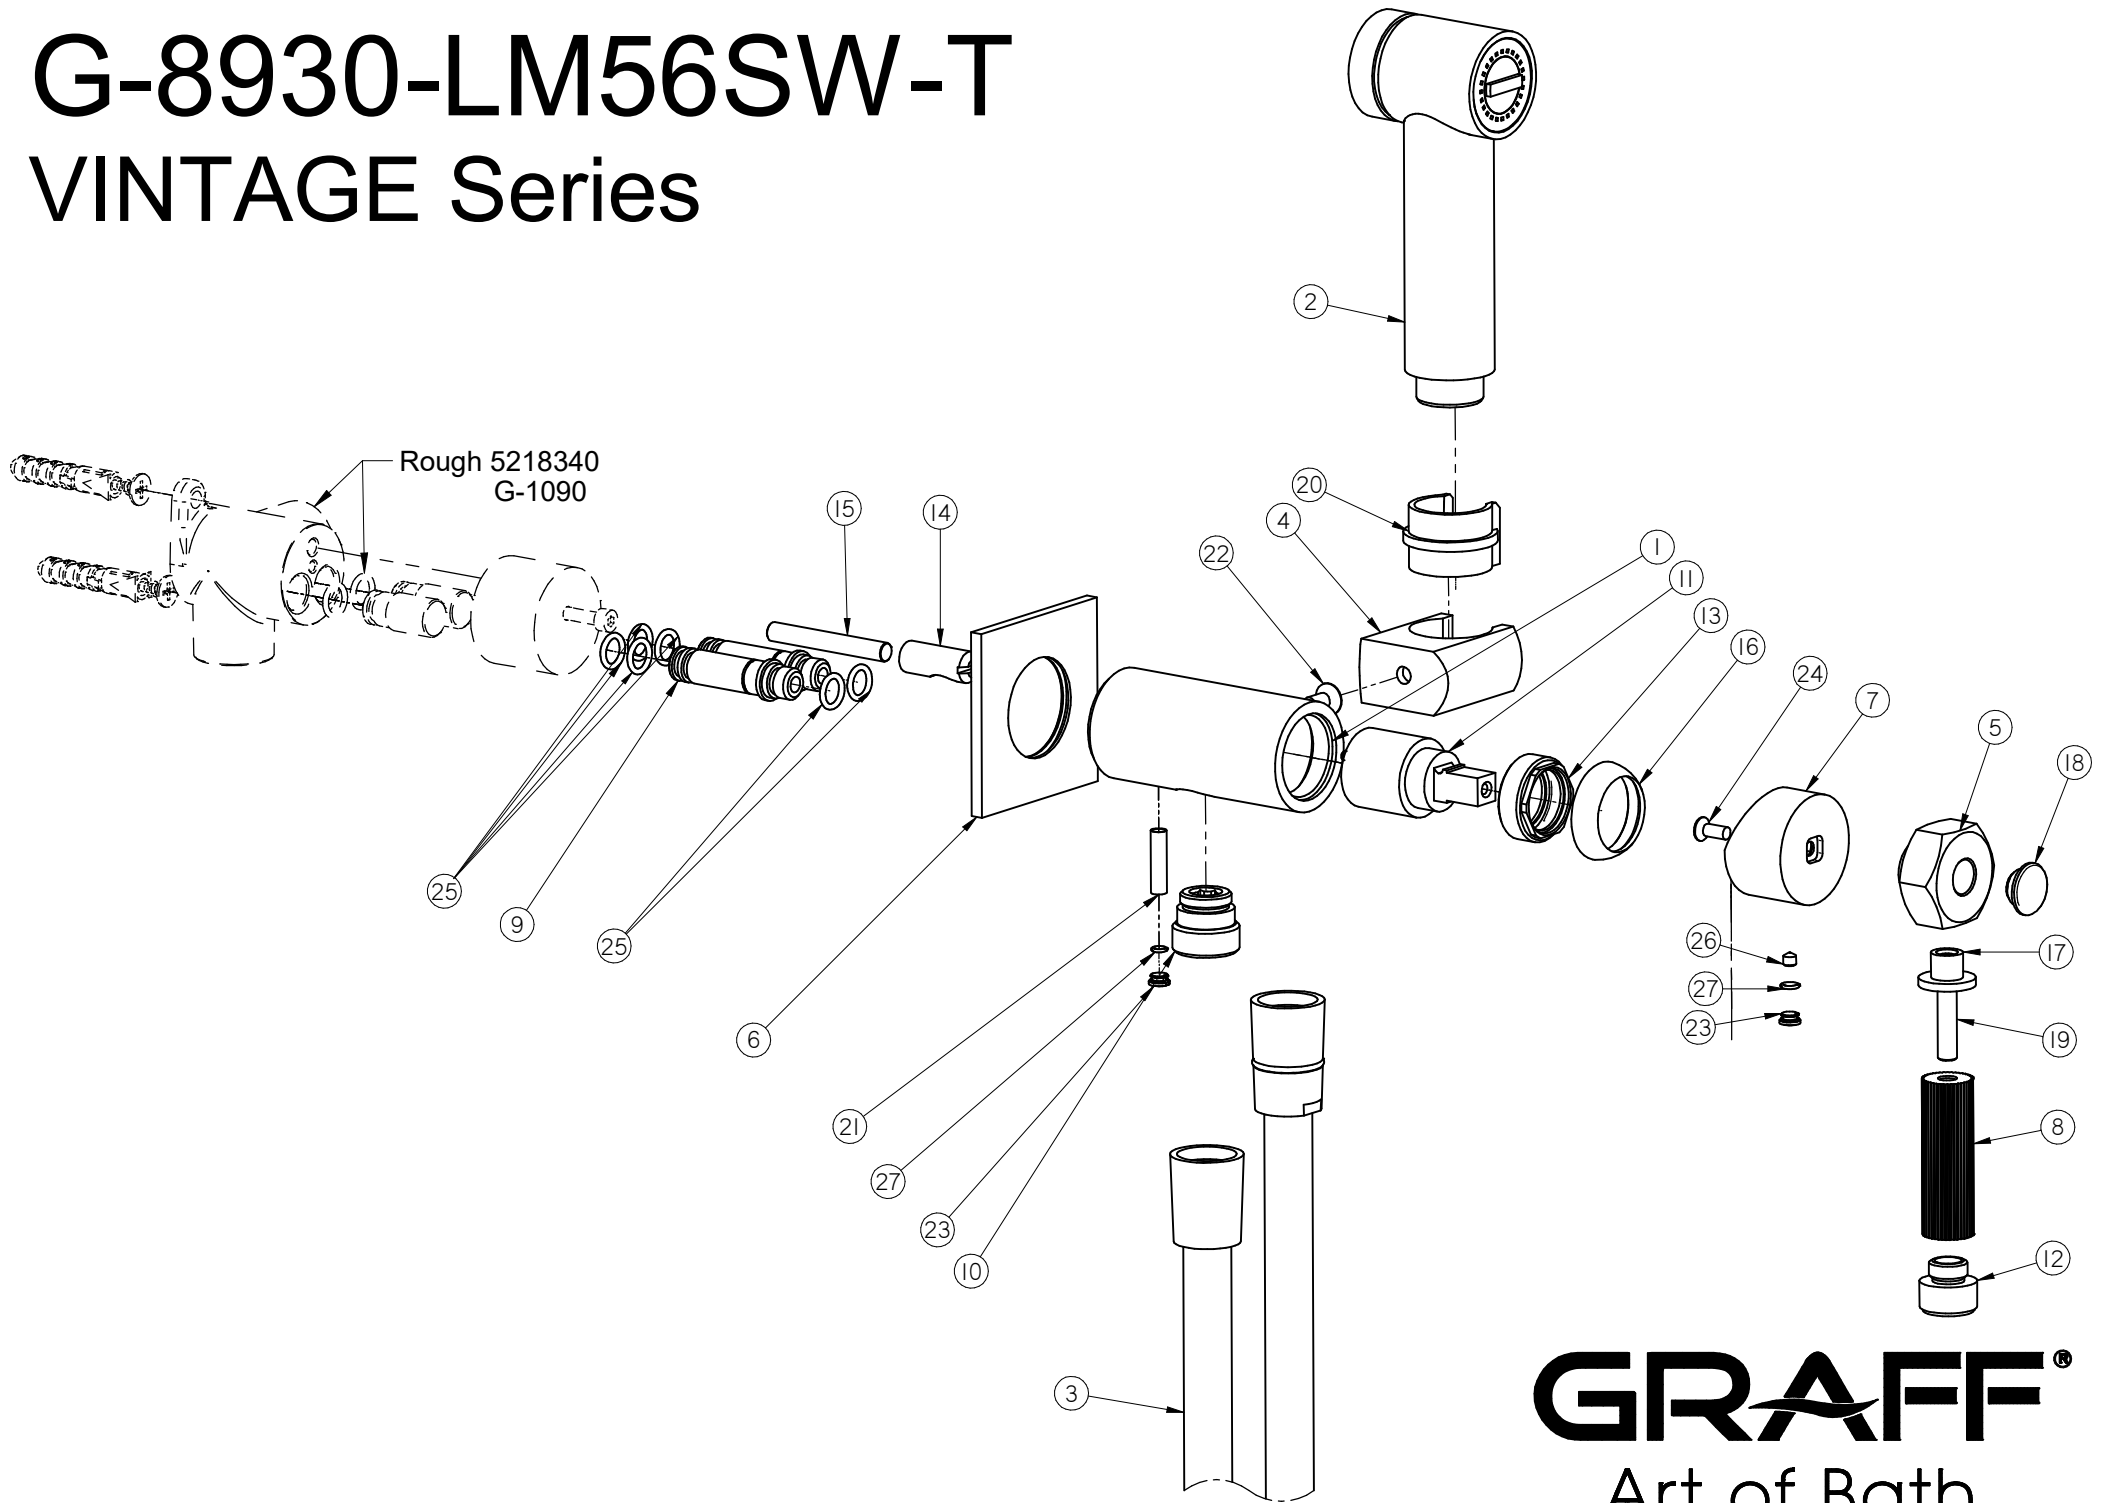

G-8930-LM56SW-T

VINTAGE Series

GRAFF[®]
Art of Bath