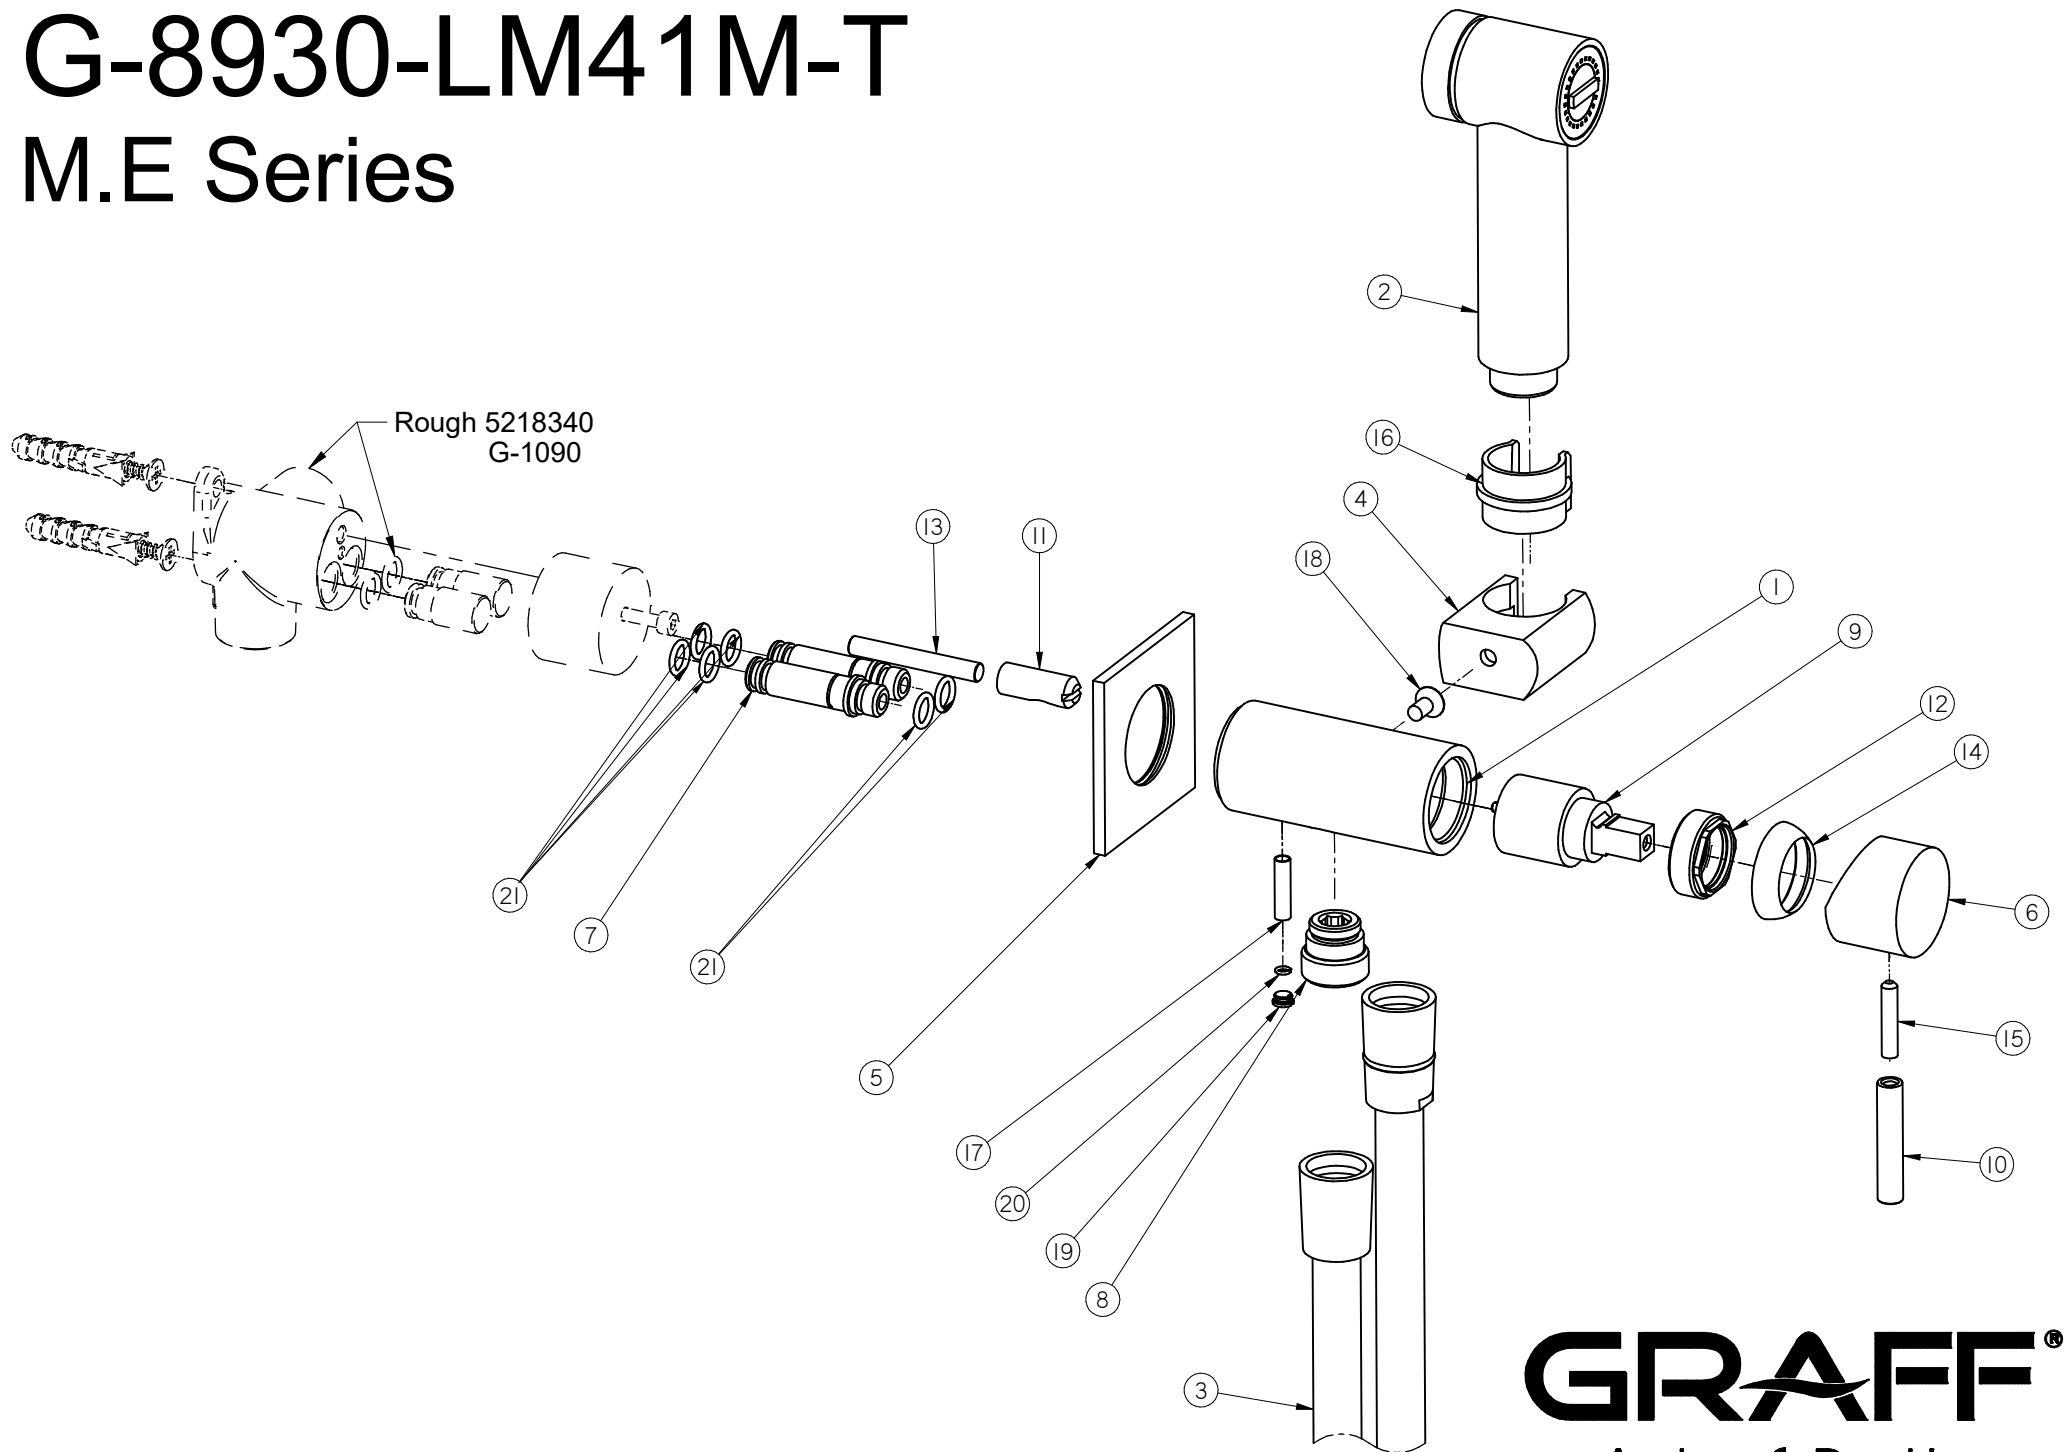

G-8930-LM41M-T

M.E Series

GRAFF[®]
Art of Bath