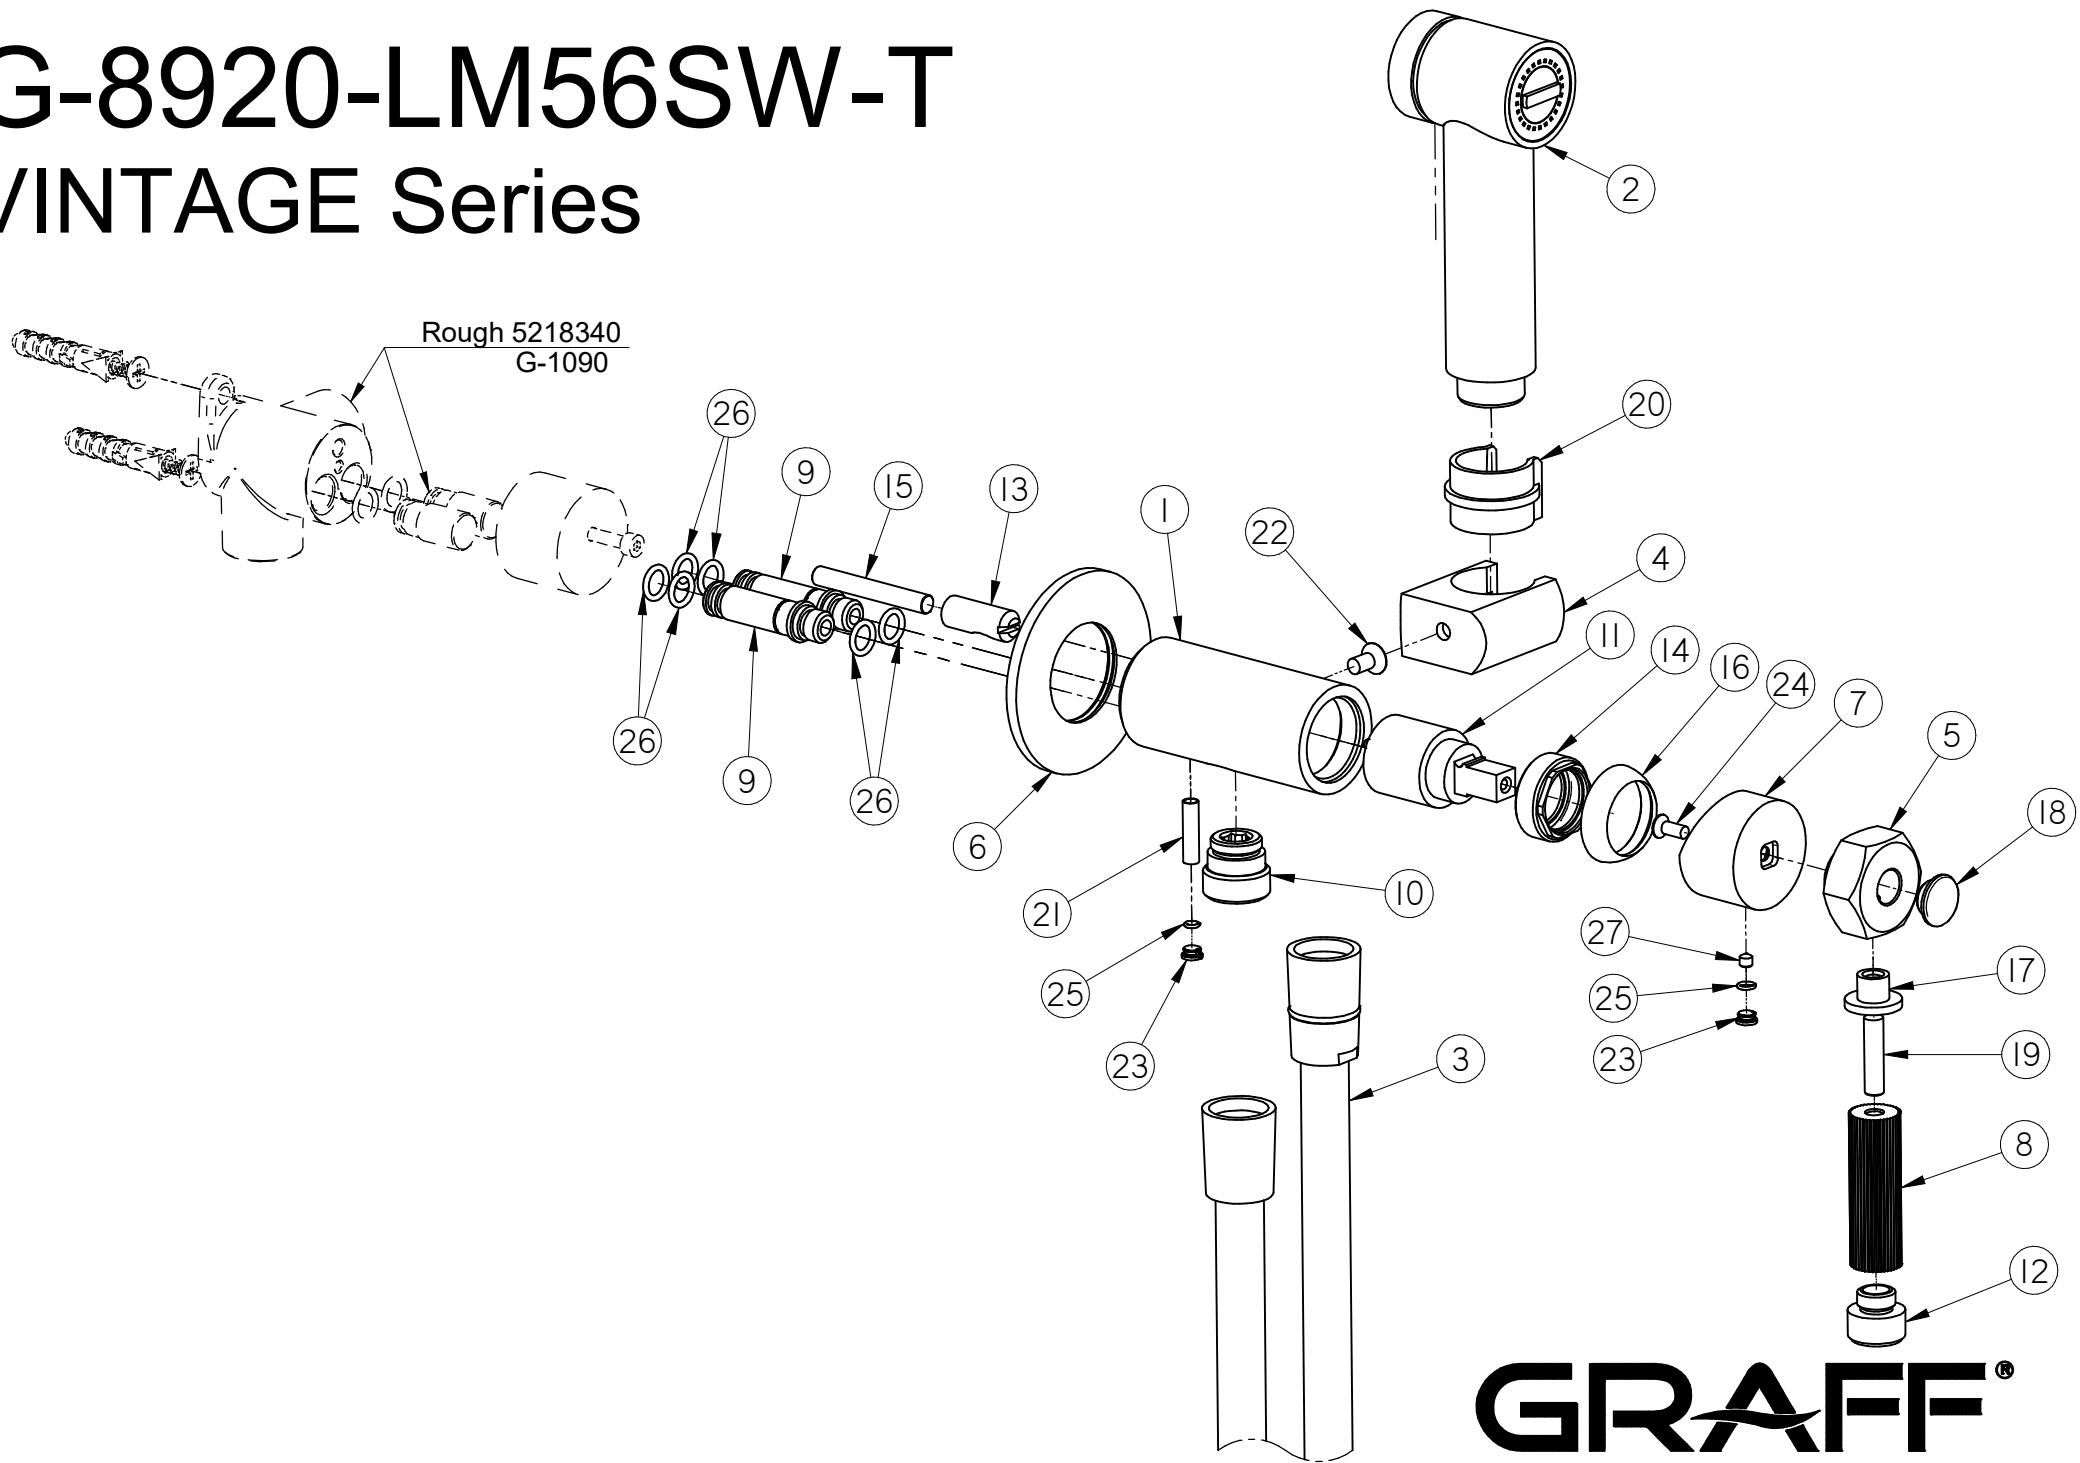

G-8920-LM56SW-T

VINTAGE Series

GRAFF[®]
Art of Bath