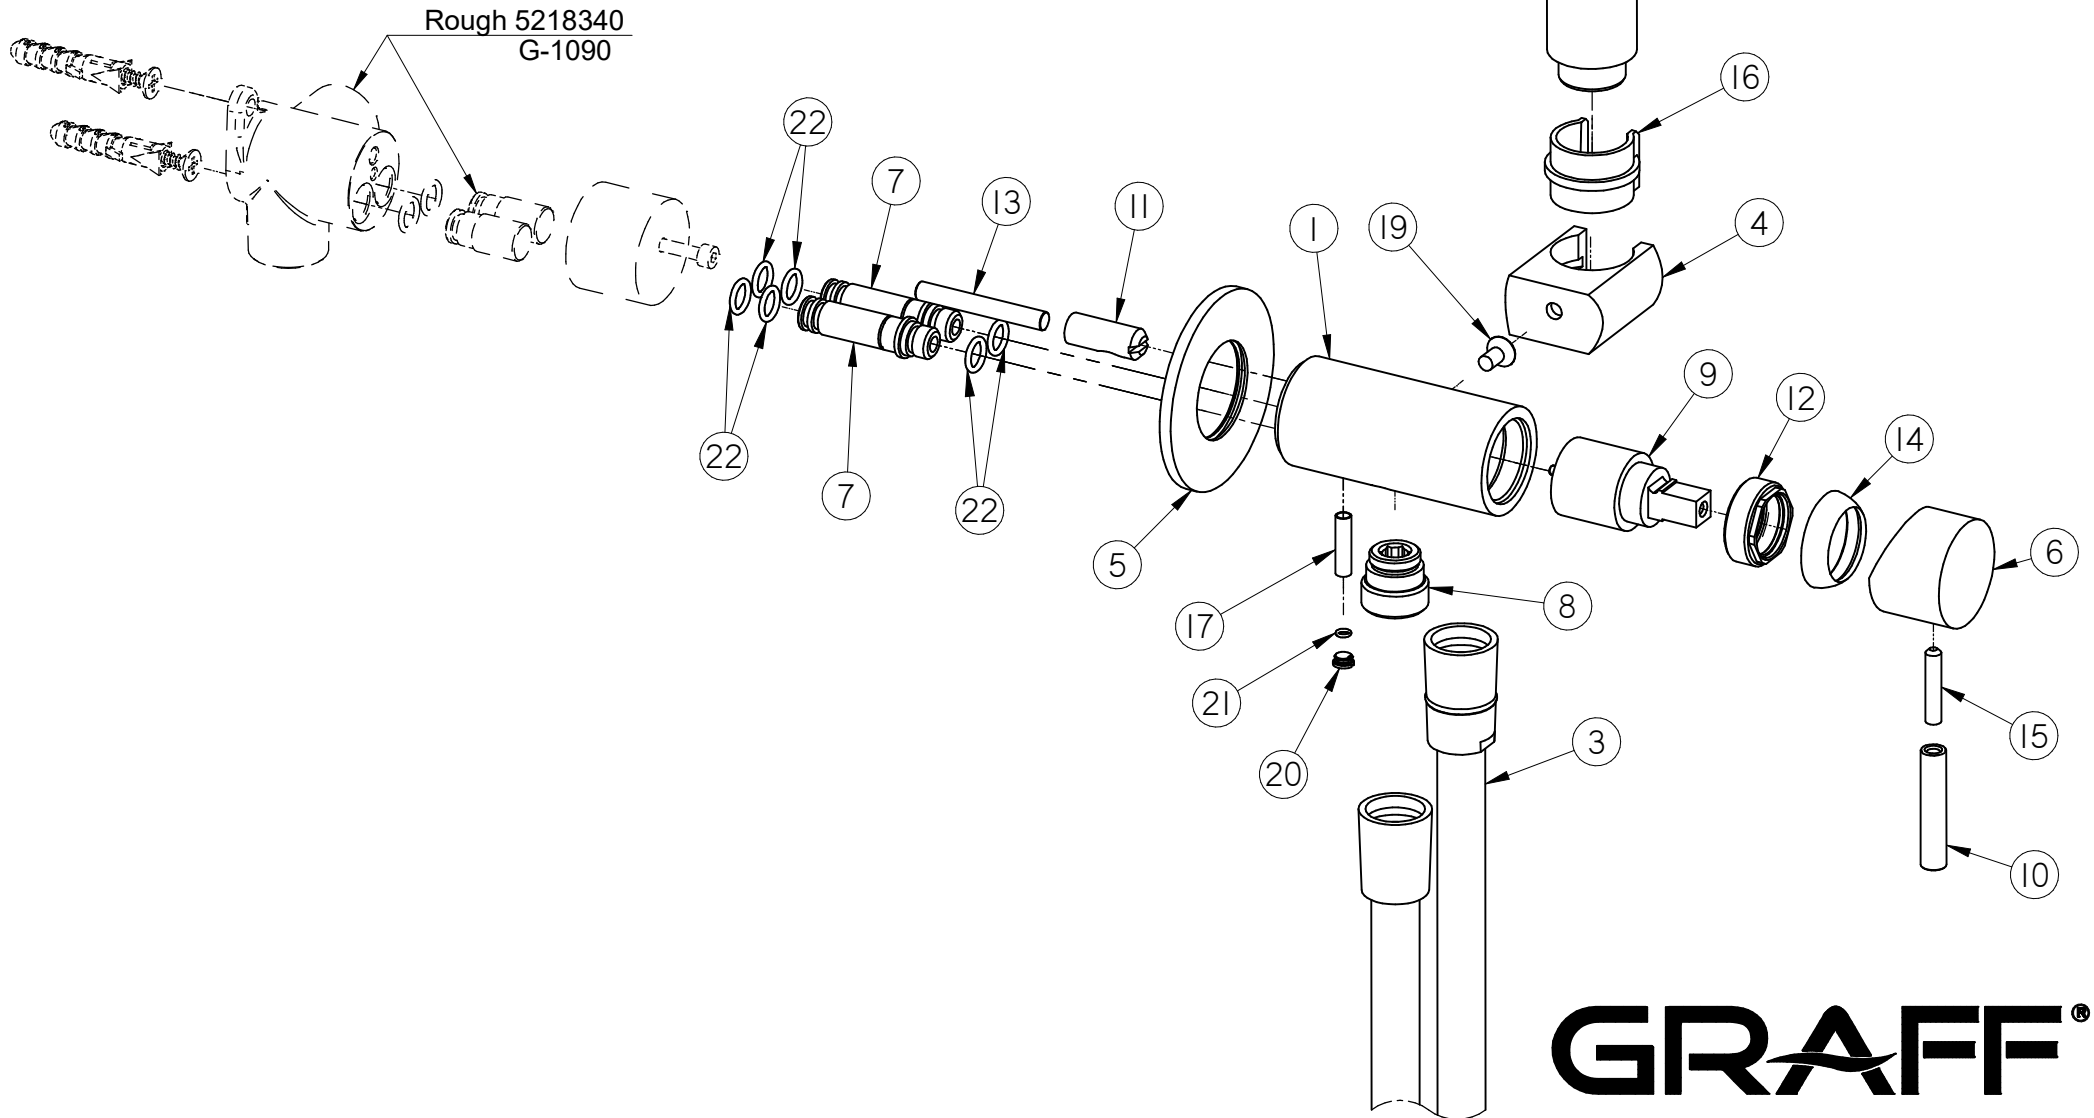

G-8920-LM41M-T

M.E Series

GRAFF[®]
Art of Bath