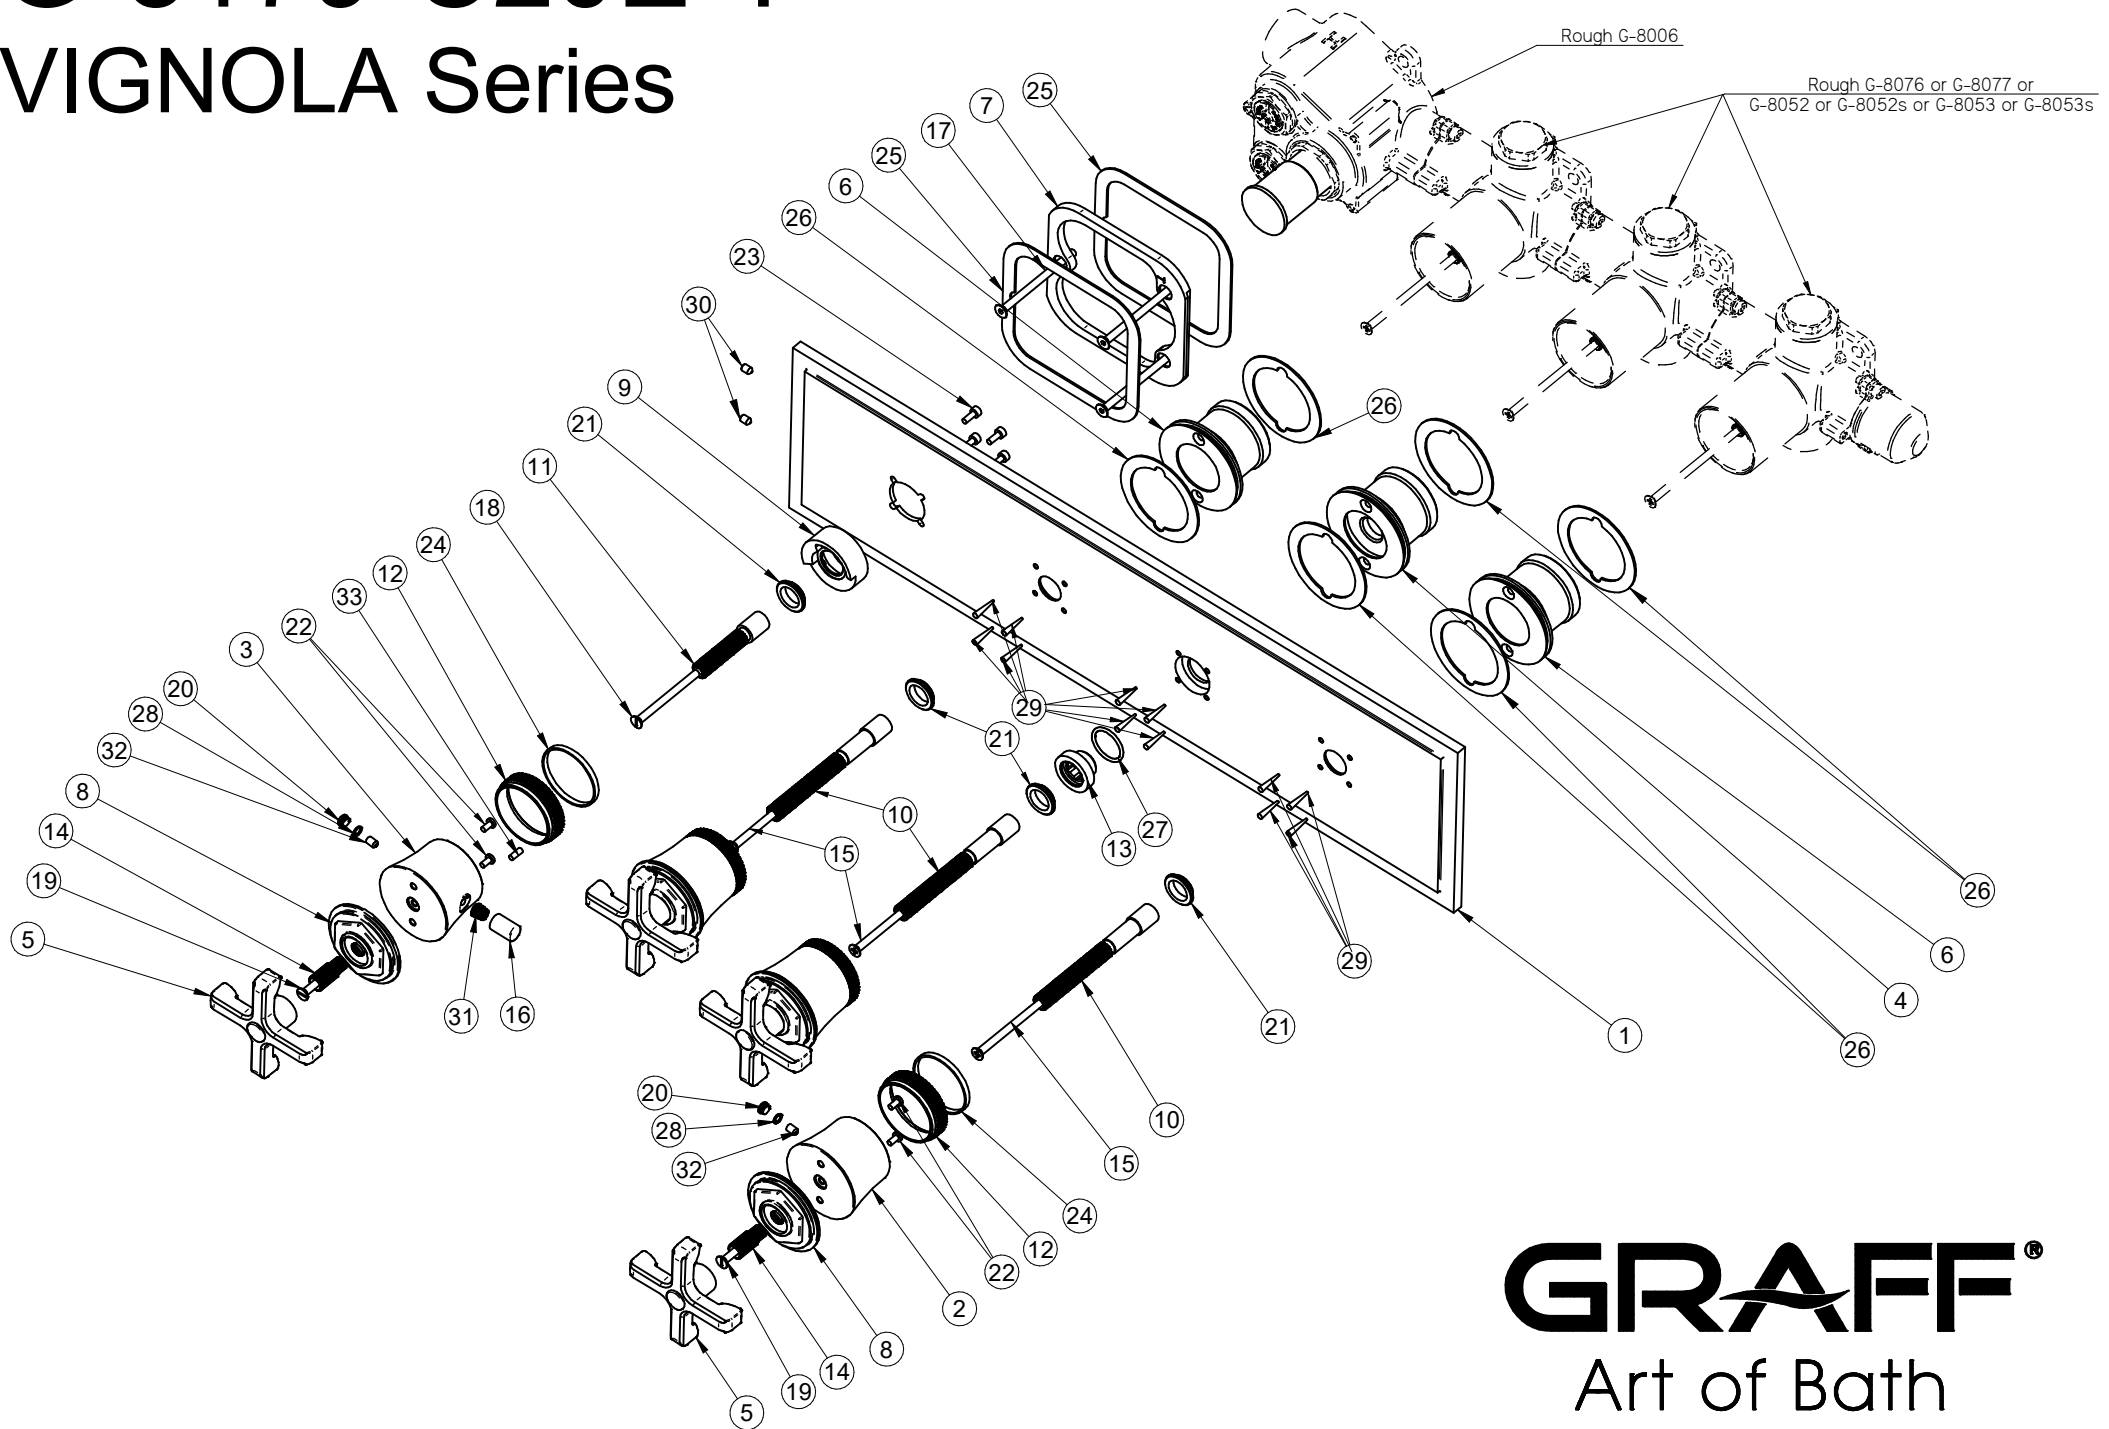

G-8179-C20E-T

VIGNOLA Series

GRAFF[®]
Art of Bath