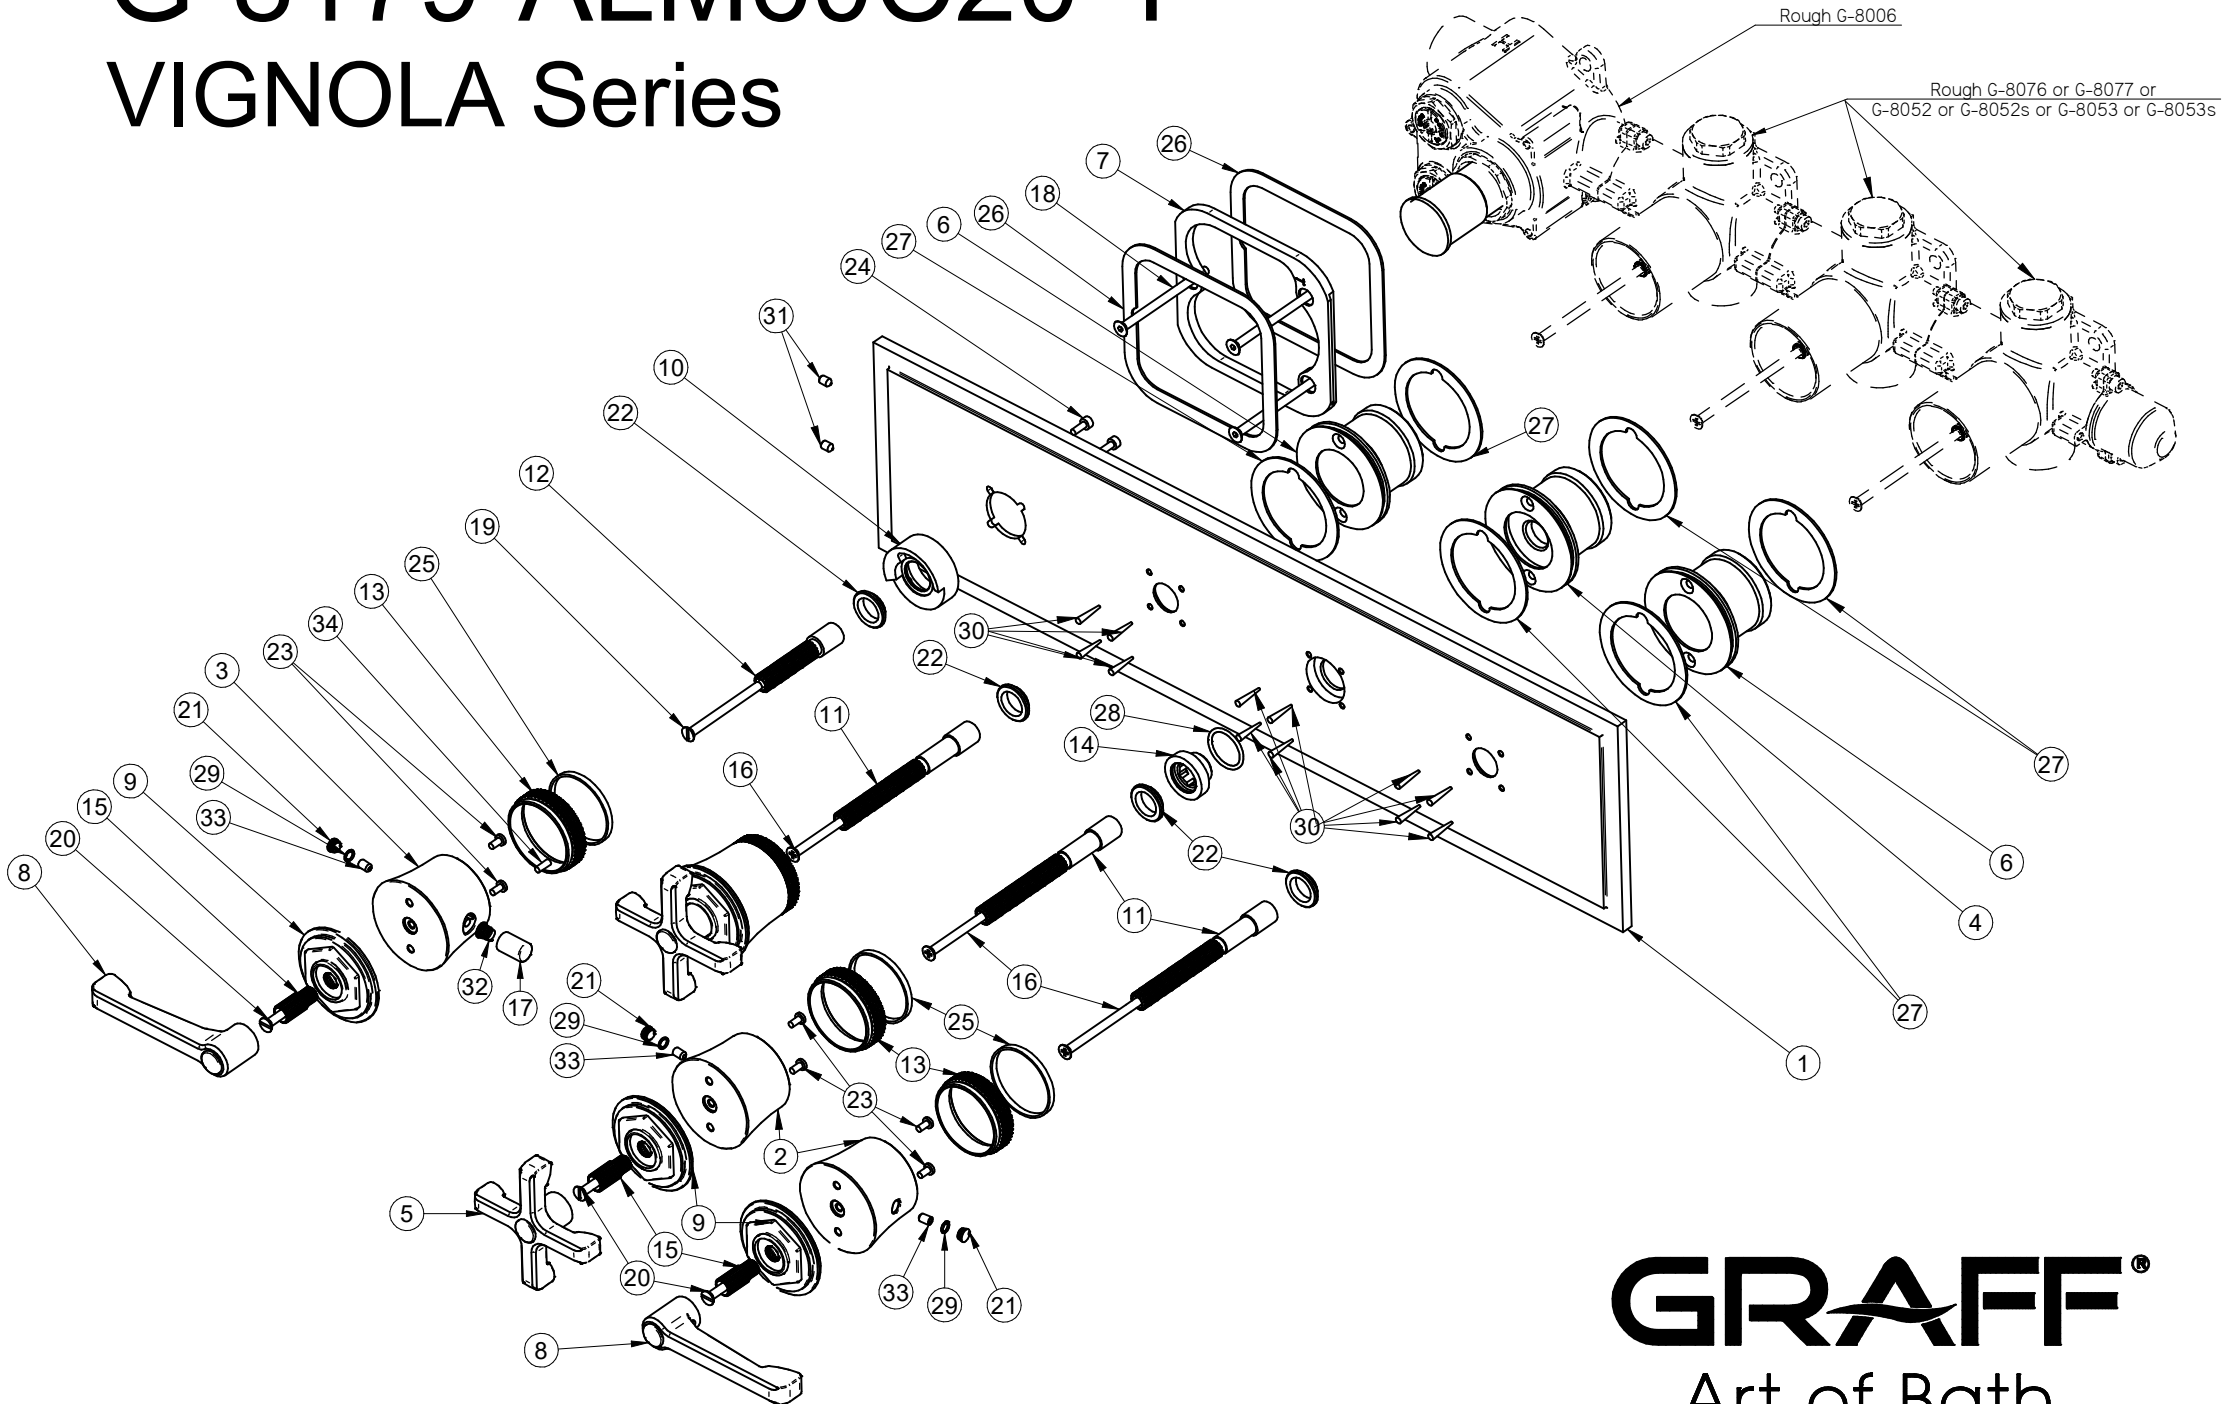

G-8179-ALM60C20-T

VIGNOLA Series

GRAFF[®]
Art of Bath