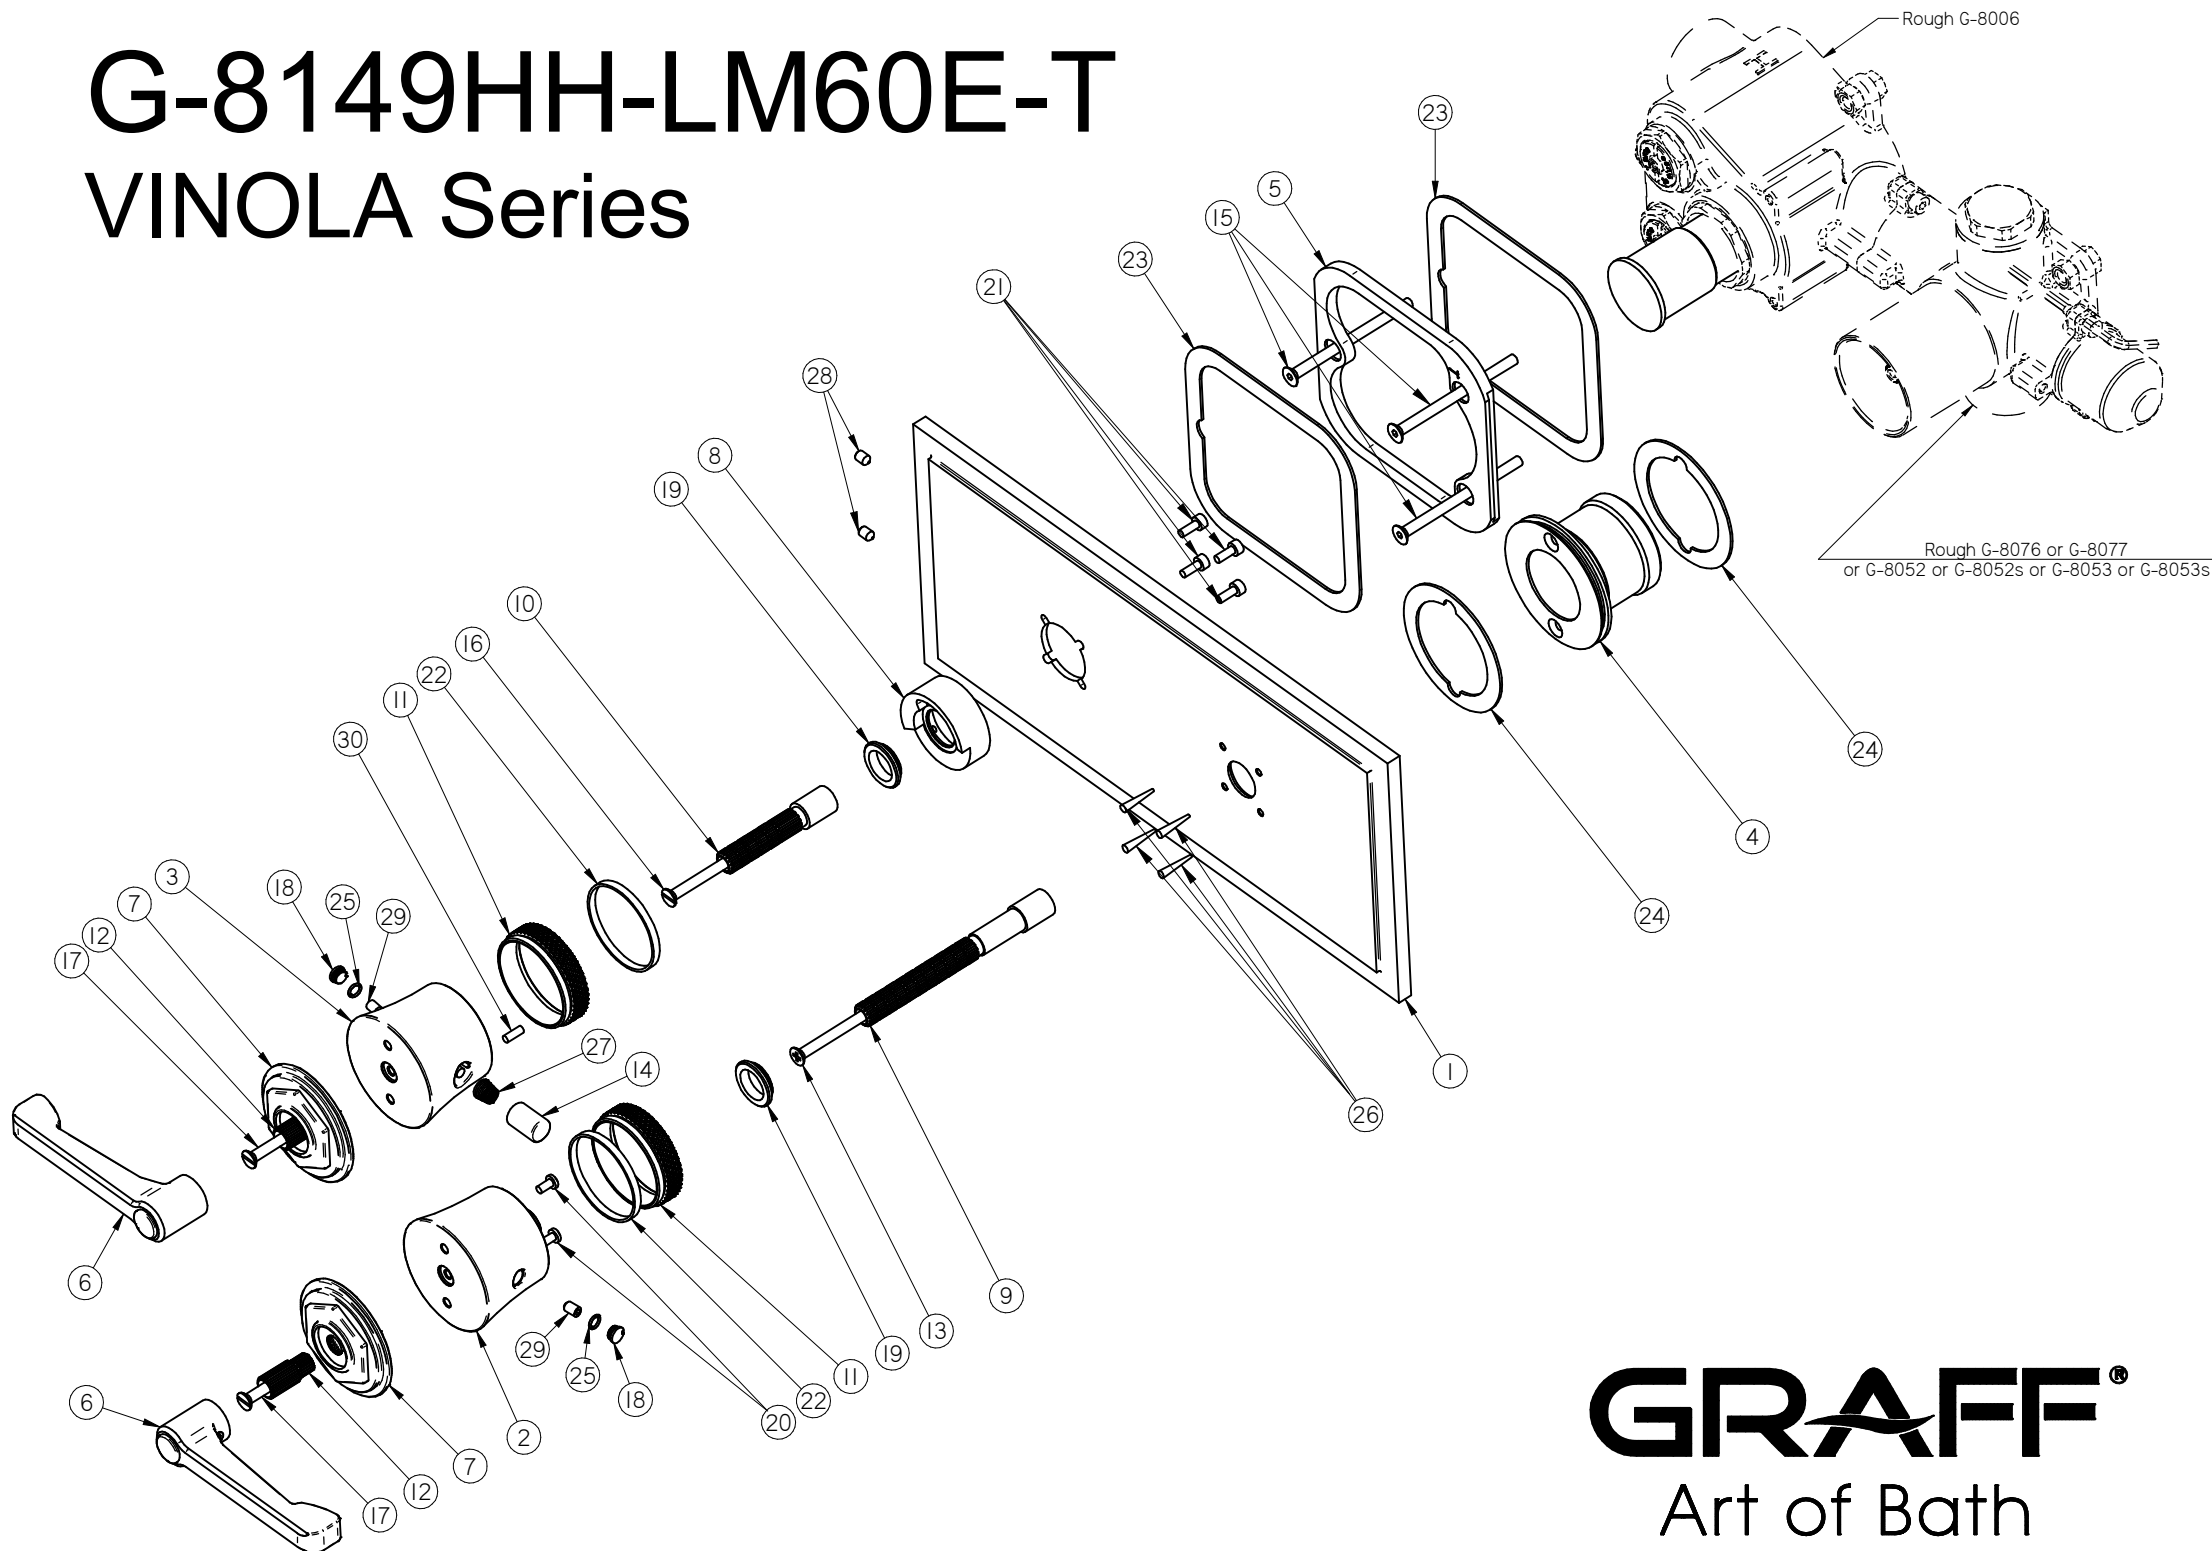

G-8149HH-LM60E-T

VINOLA Series

GRAFF[®]
Art of Bath