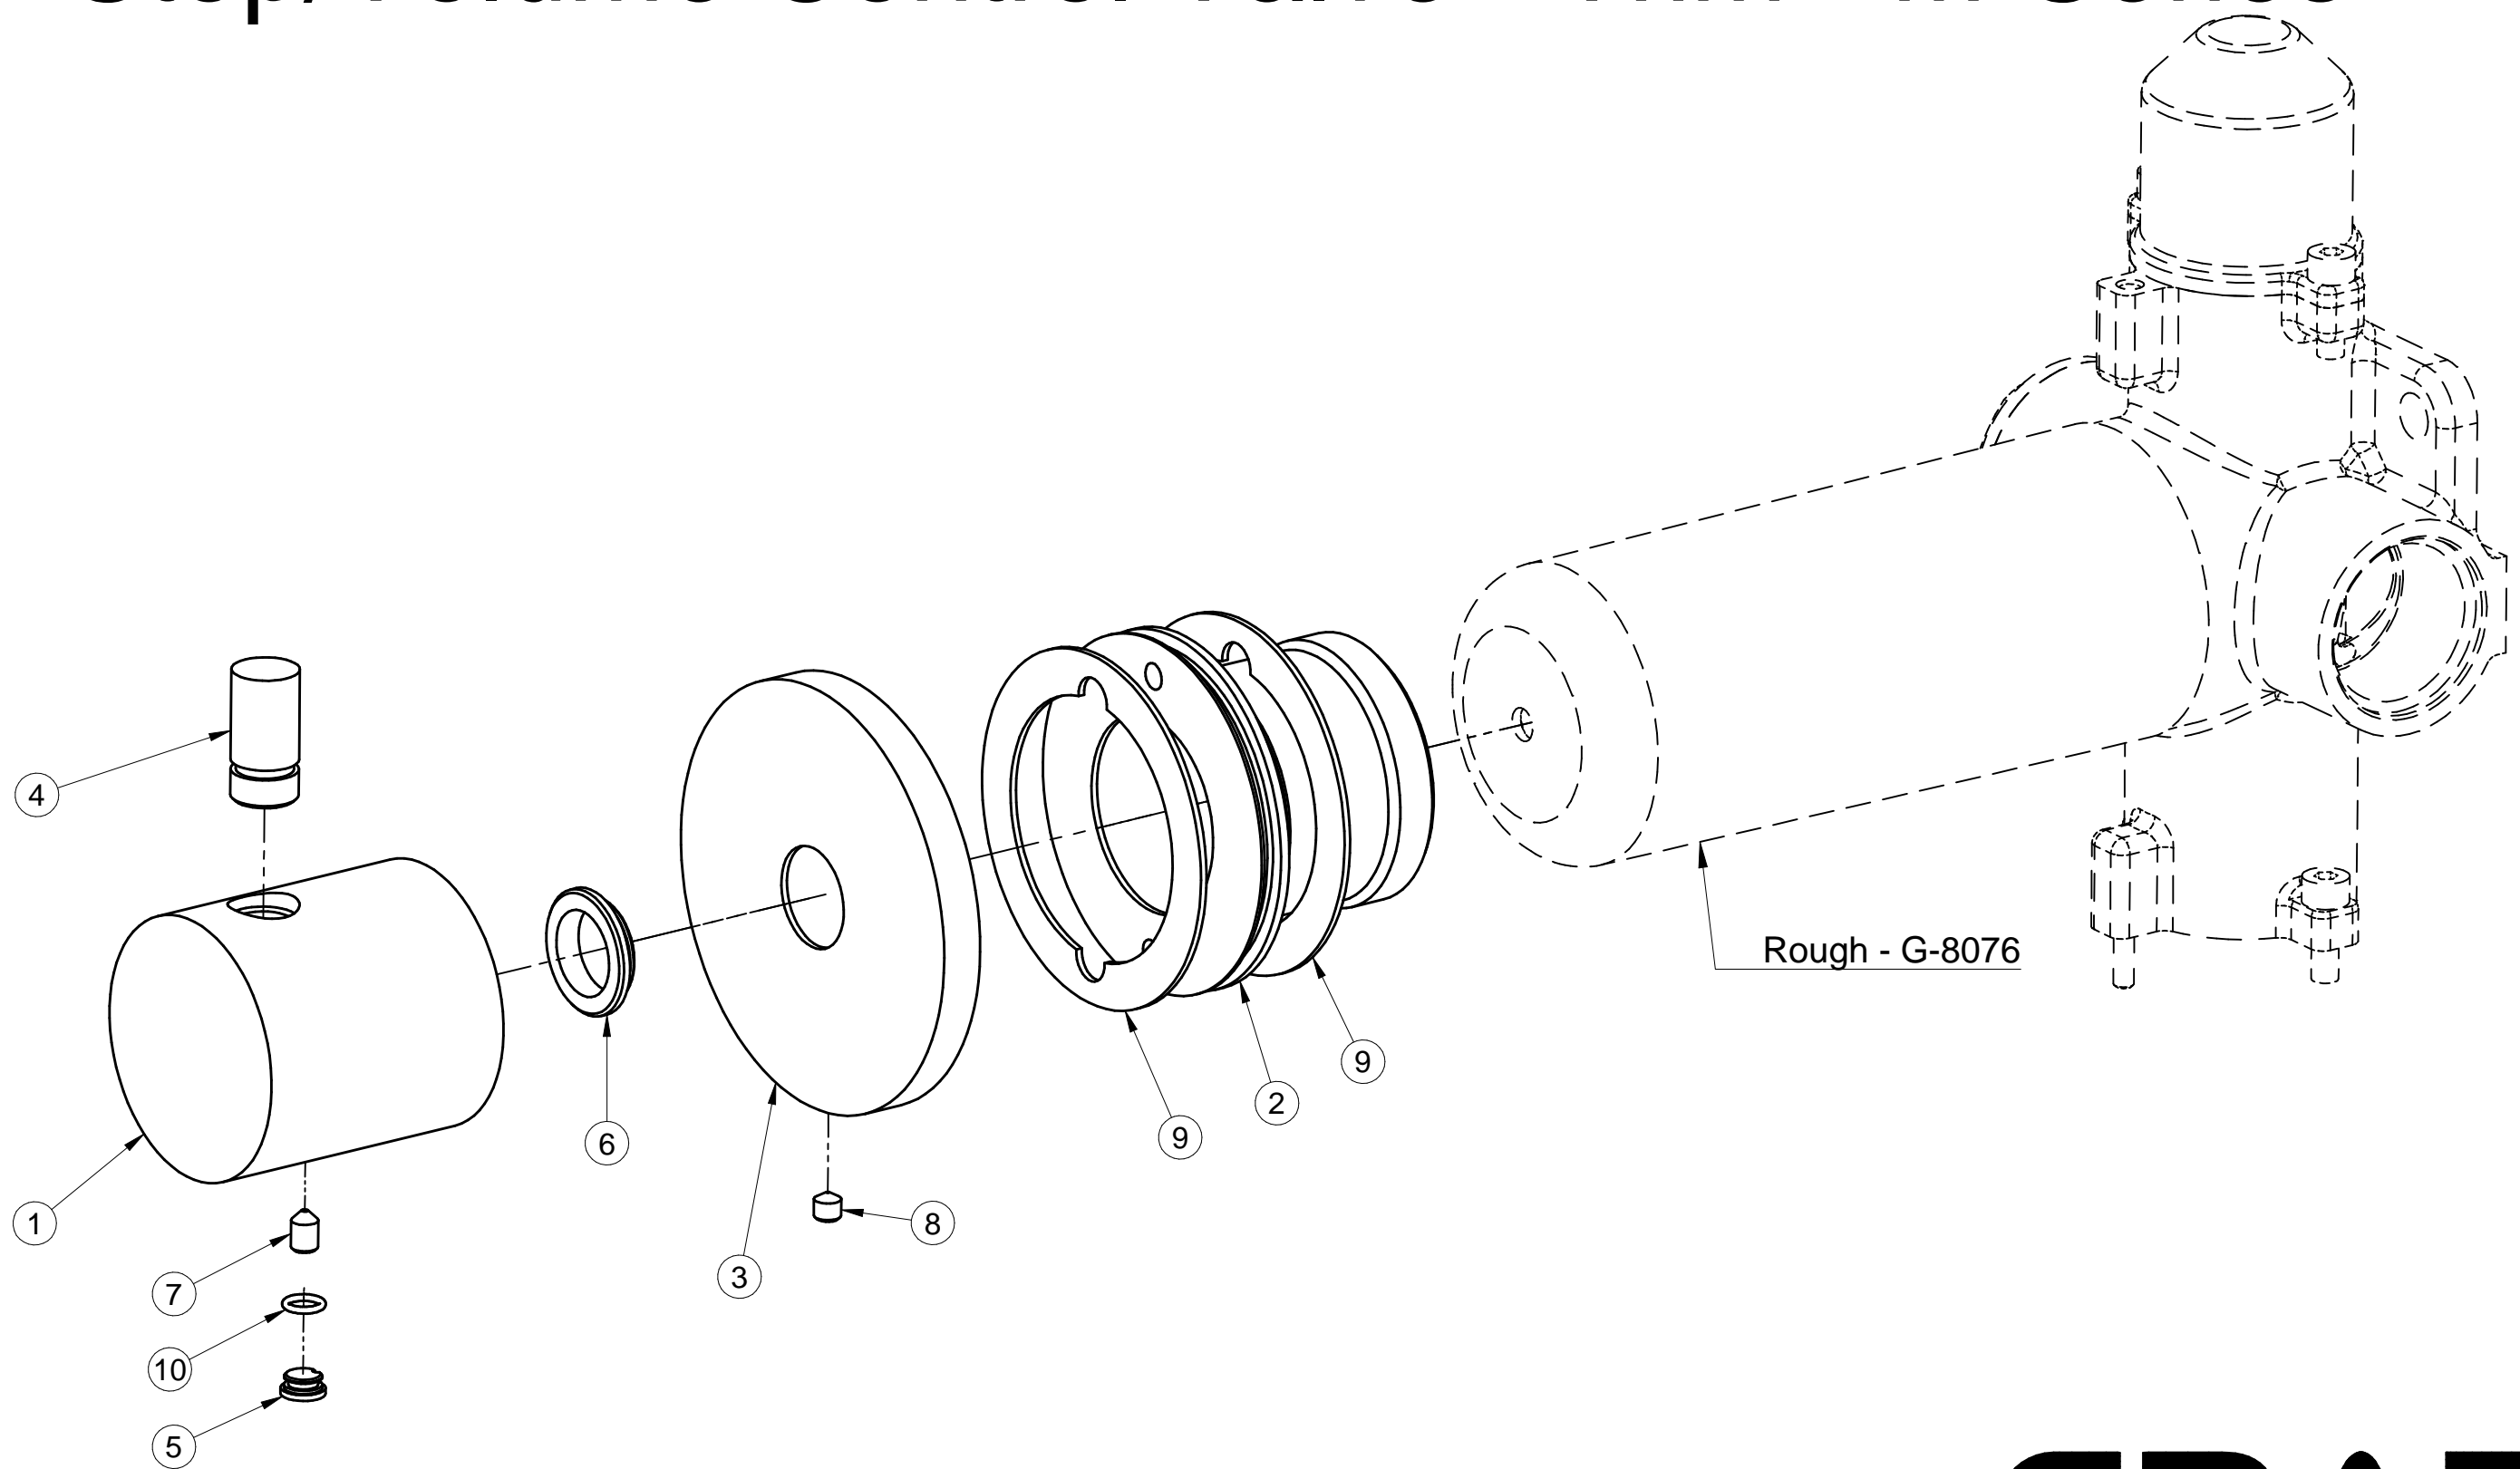

G-8097-RH1-T

Stop/Volume Control Valve - Trim - M-Series

GRAFF[®]
CUTTING EDGE DESIGN