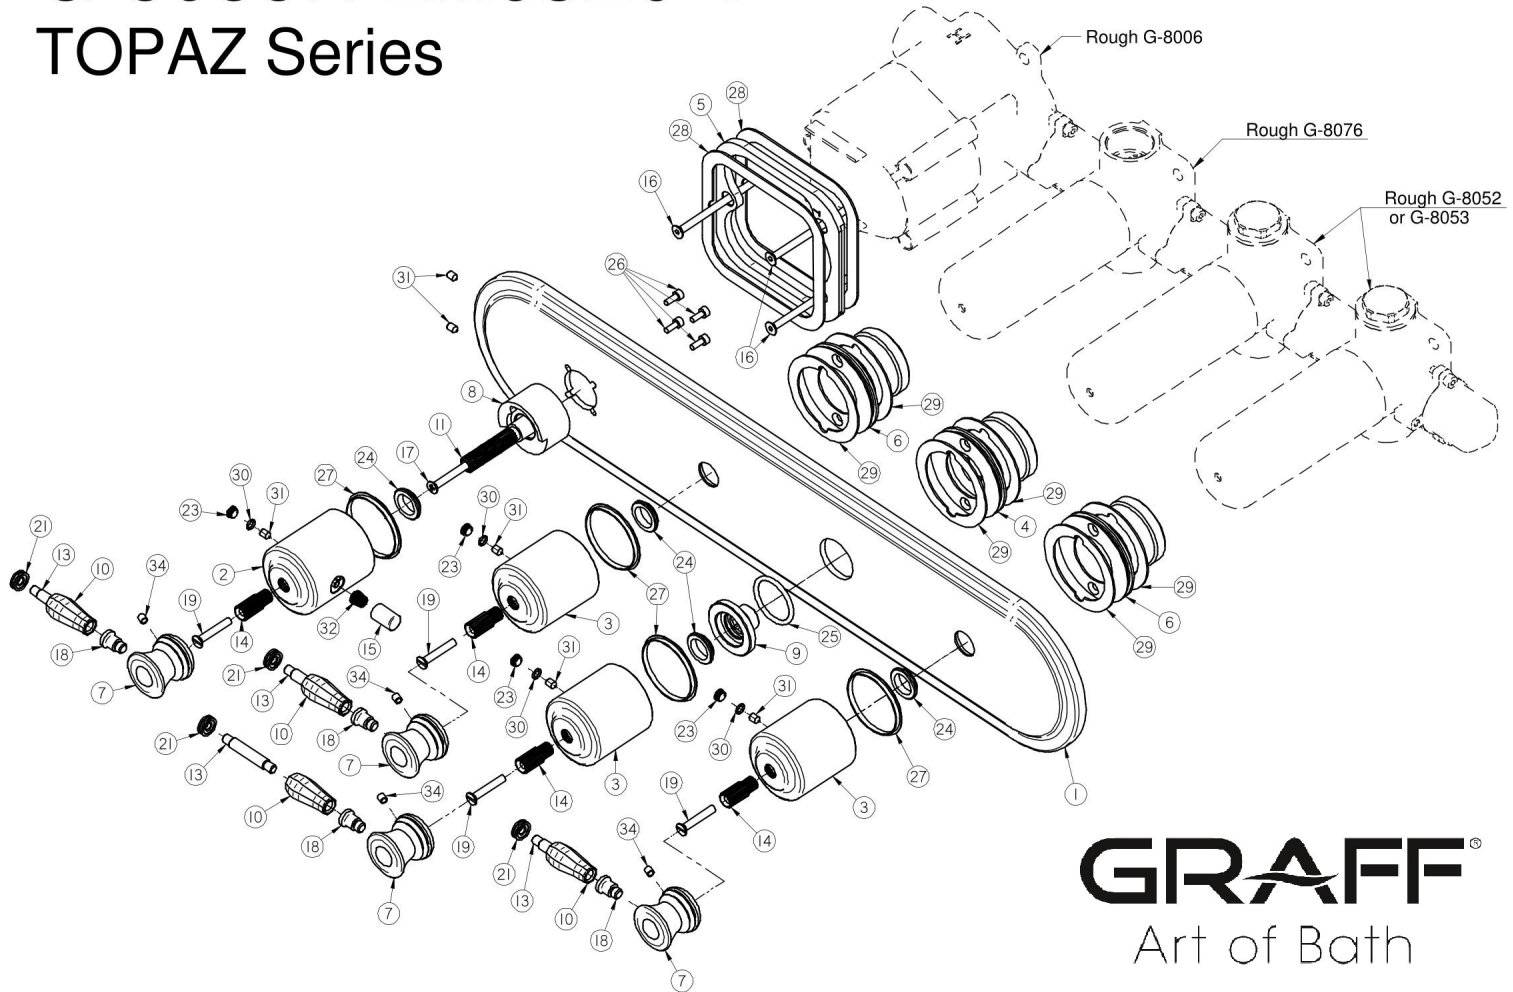

G-8088H-LM63E0-T

TOPAZ Series

GRAFF[®]
Art of Bath