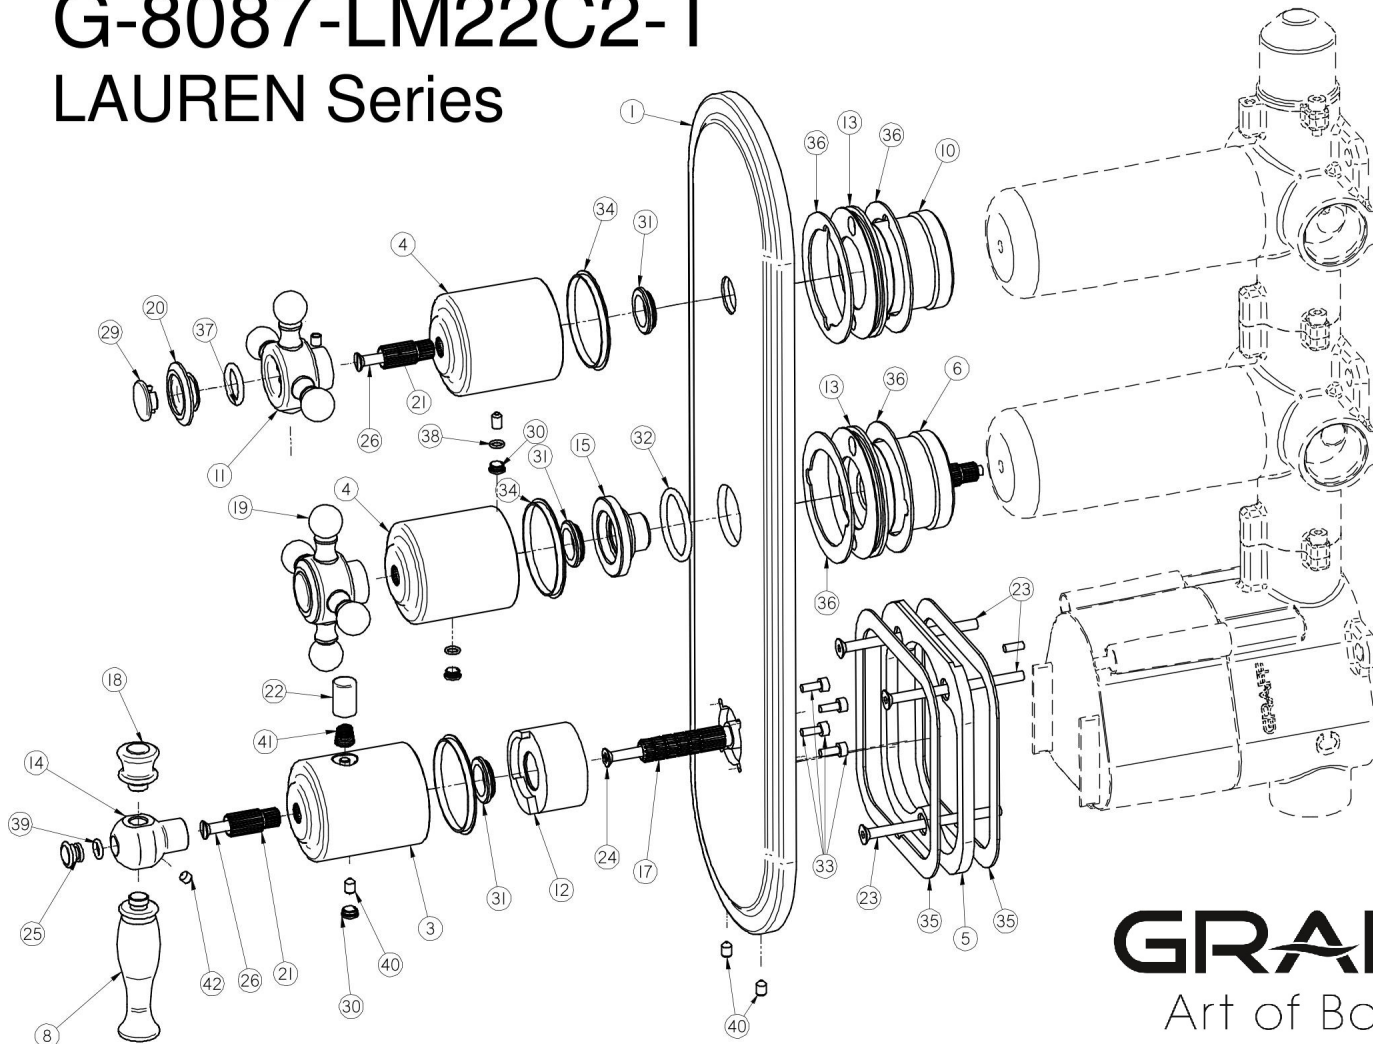

G-8087-LM22C2-T

LAUREN Series

GRAFF[®]
Art of Bath