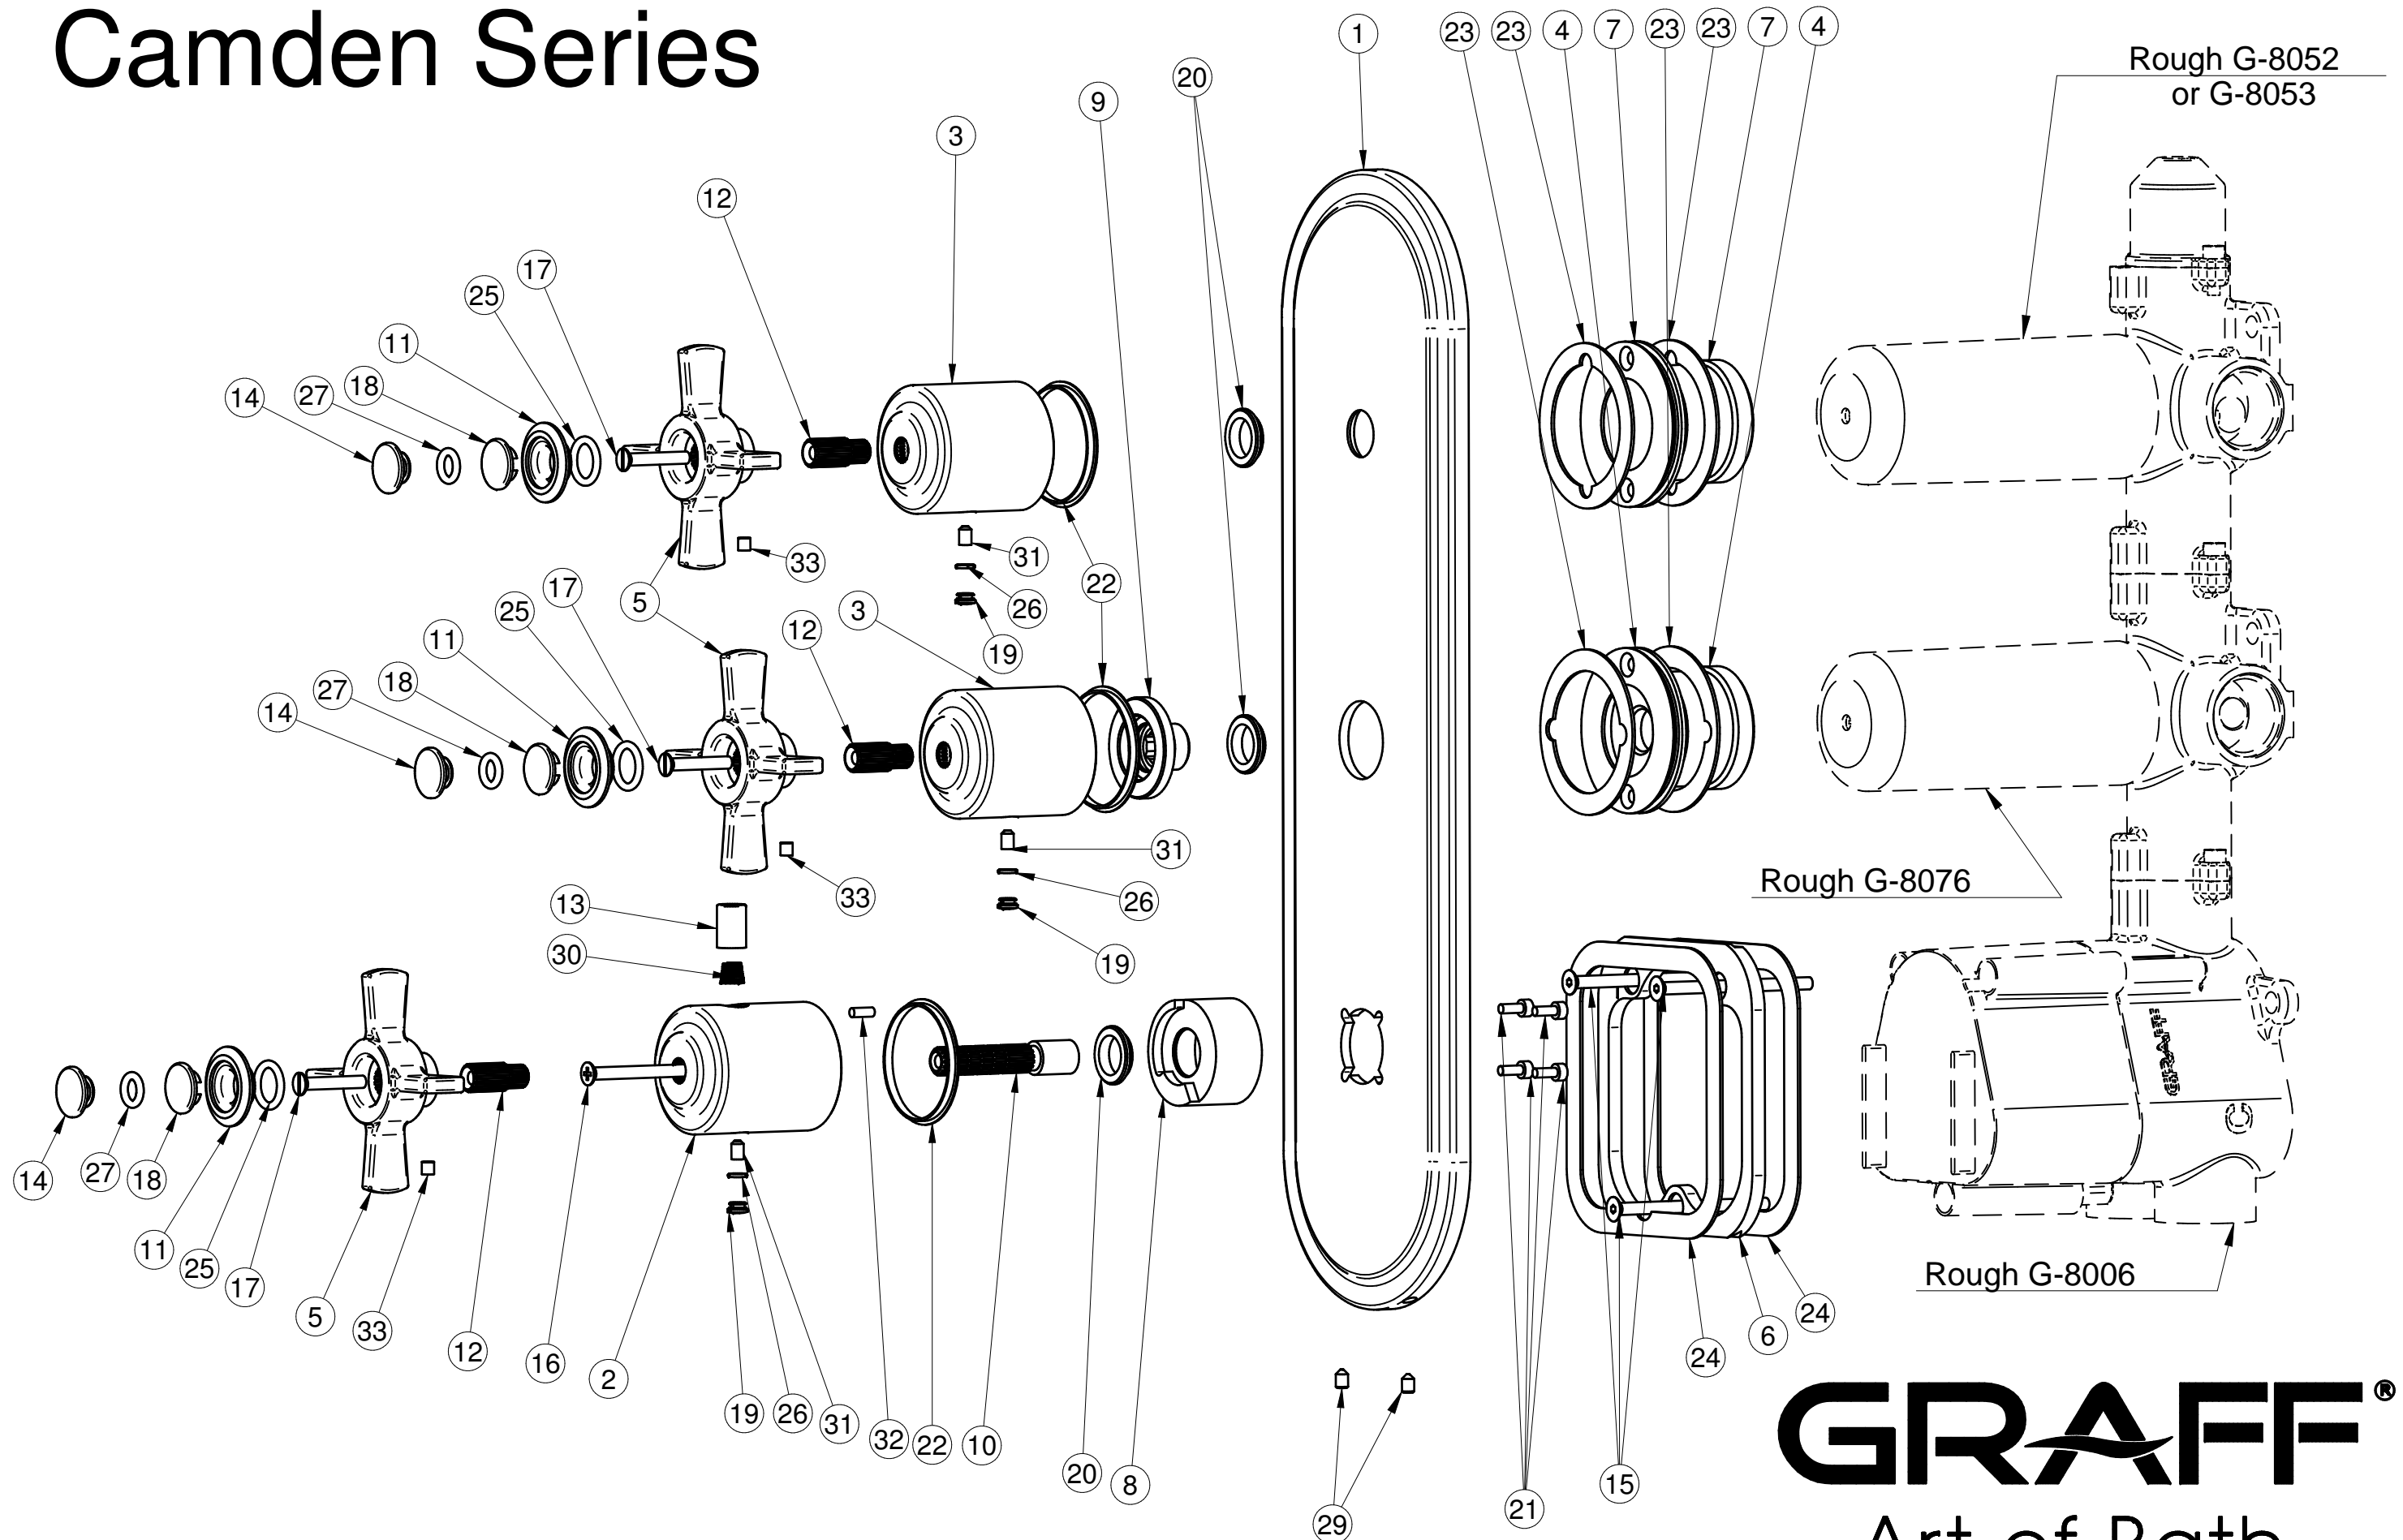

G-8087-C16E0-**-T

Camden Series

GRAFF[®]
Art of Bath