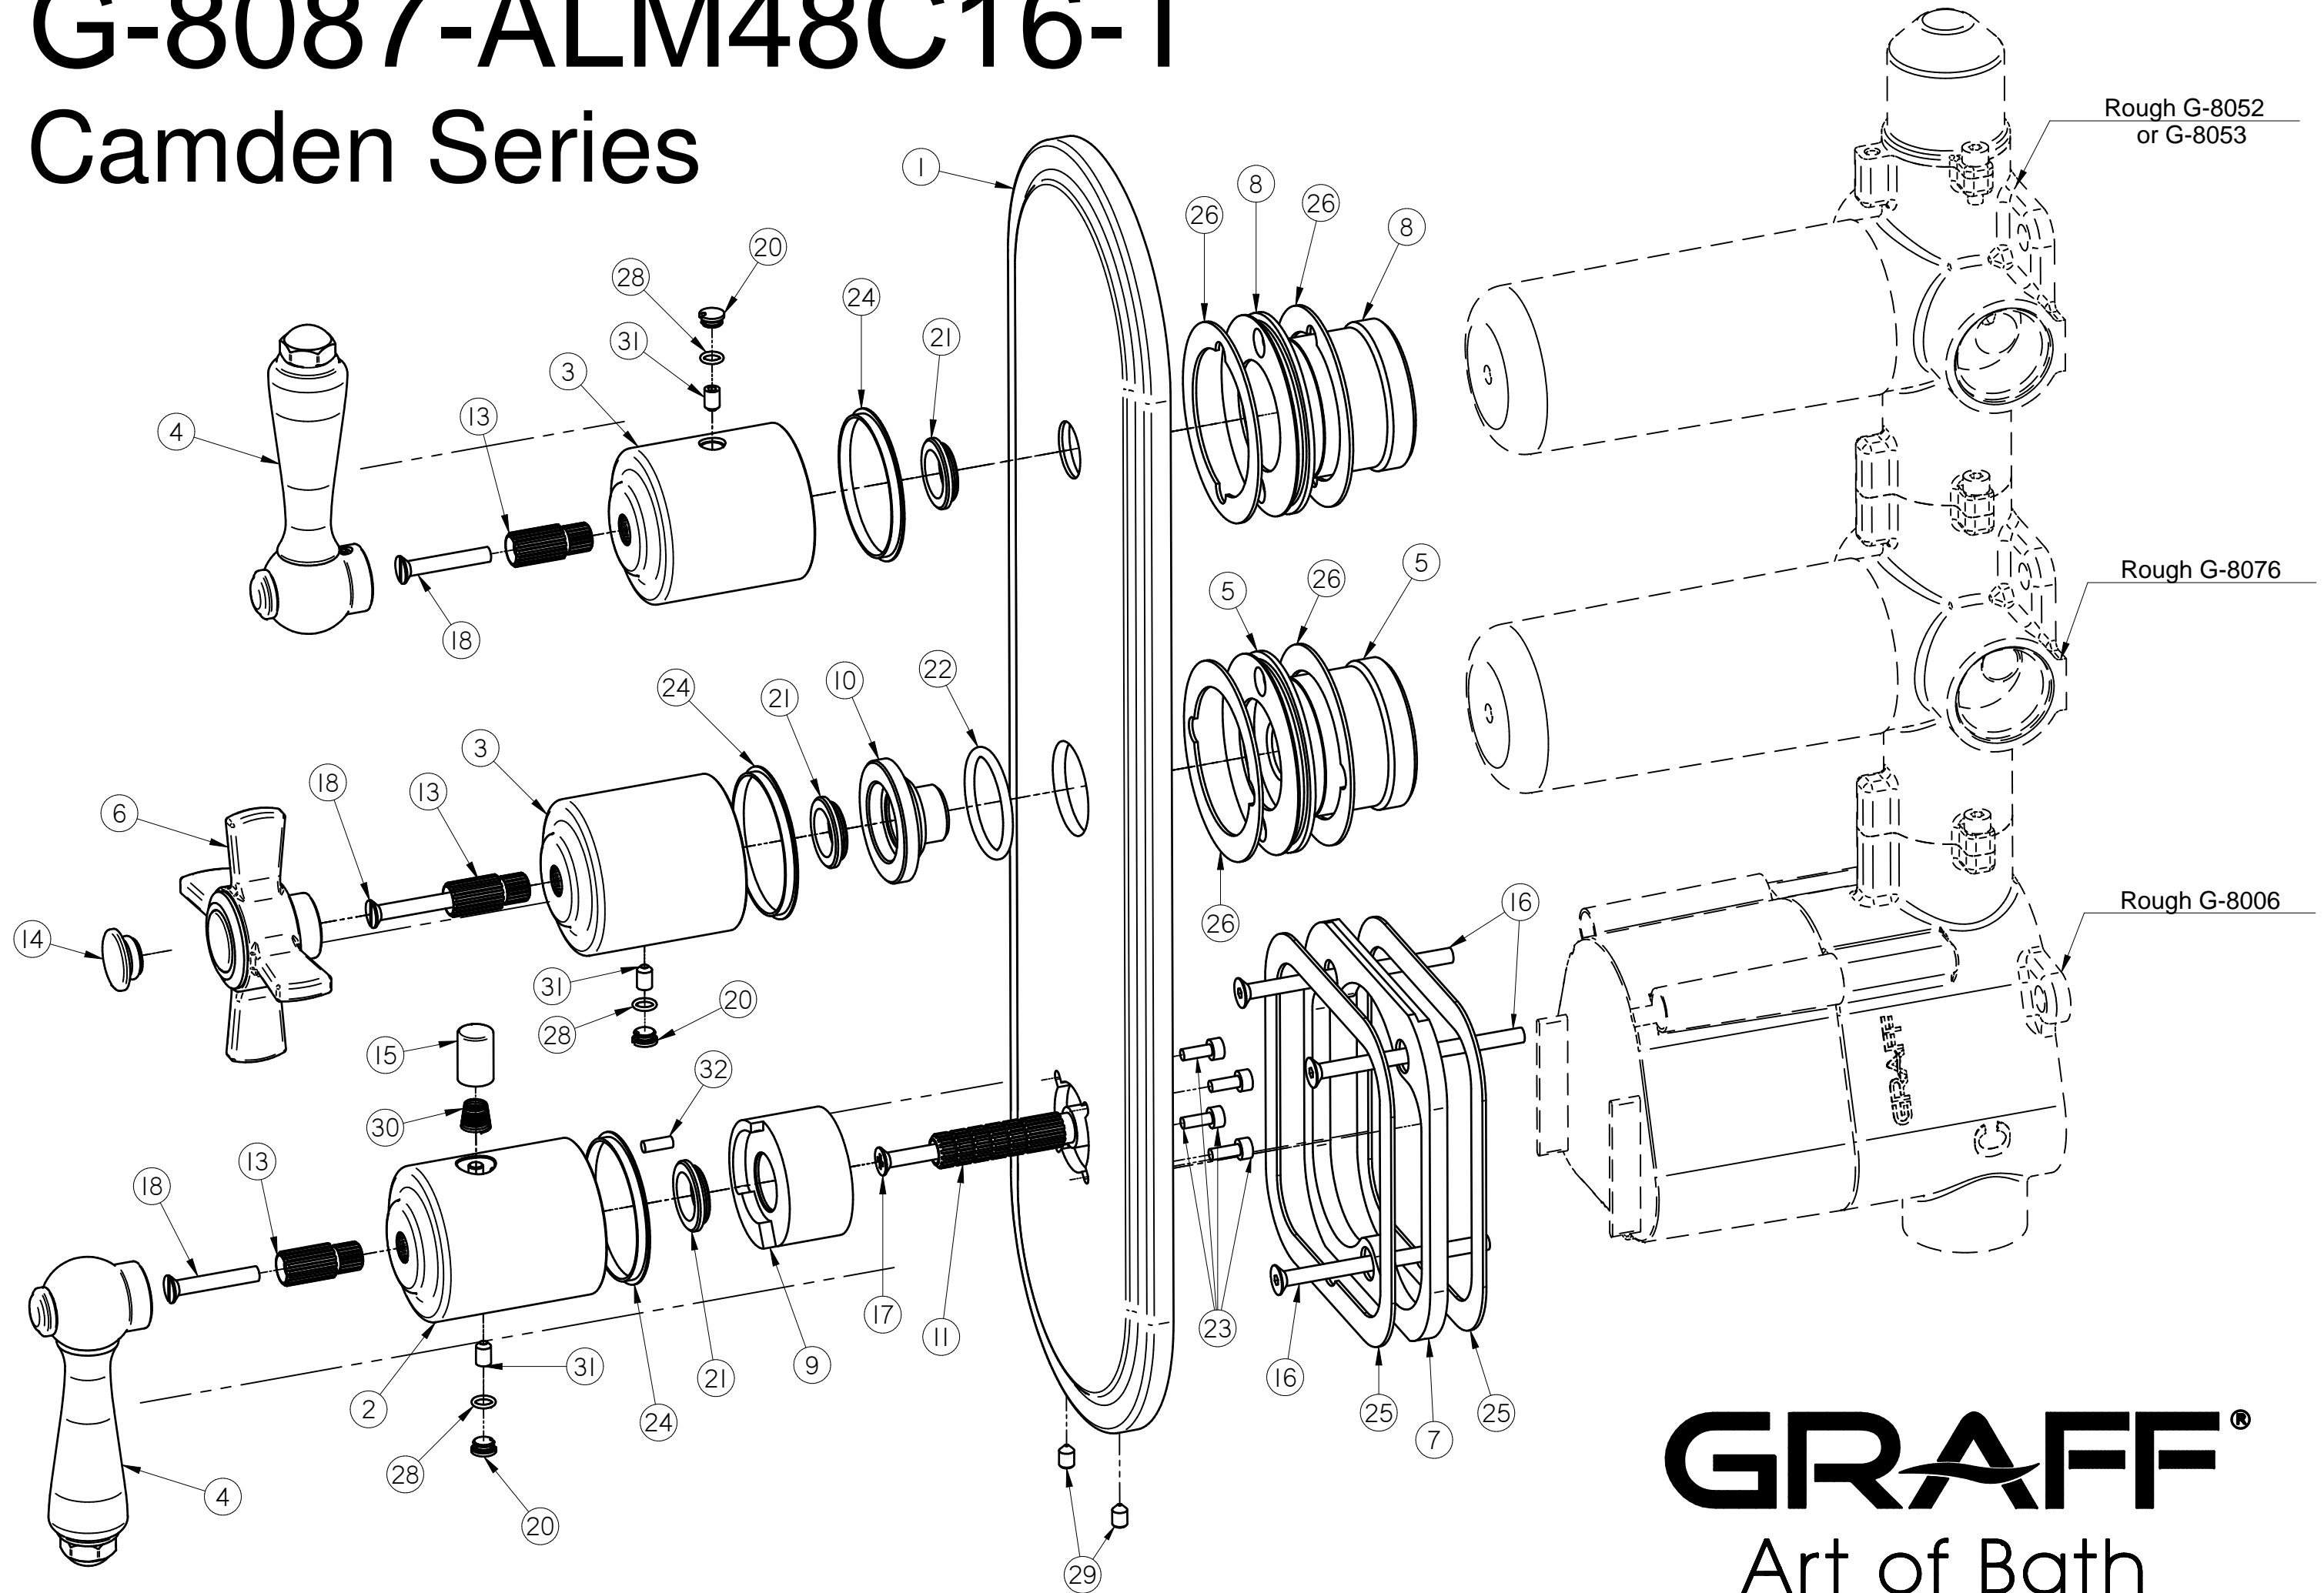

G-8087-ALM48C16-T

Camden Series

GRAFF[®]
Art of Bath