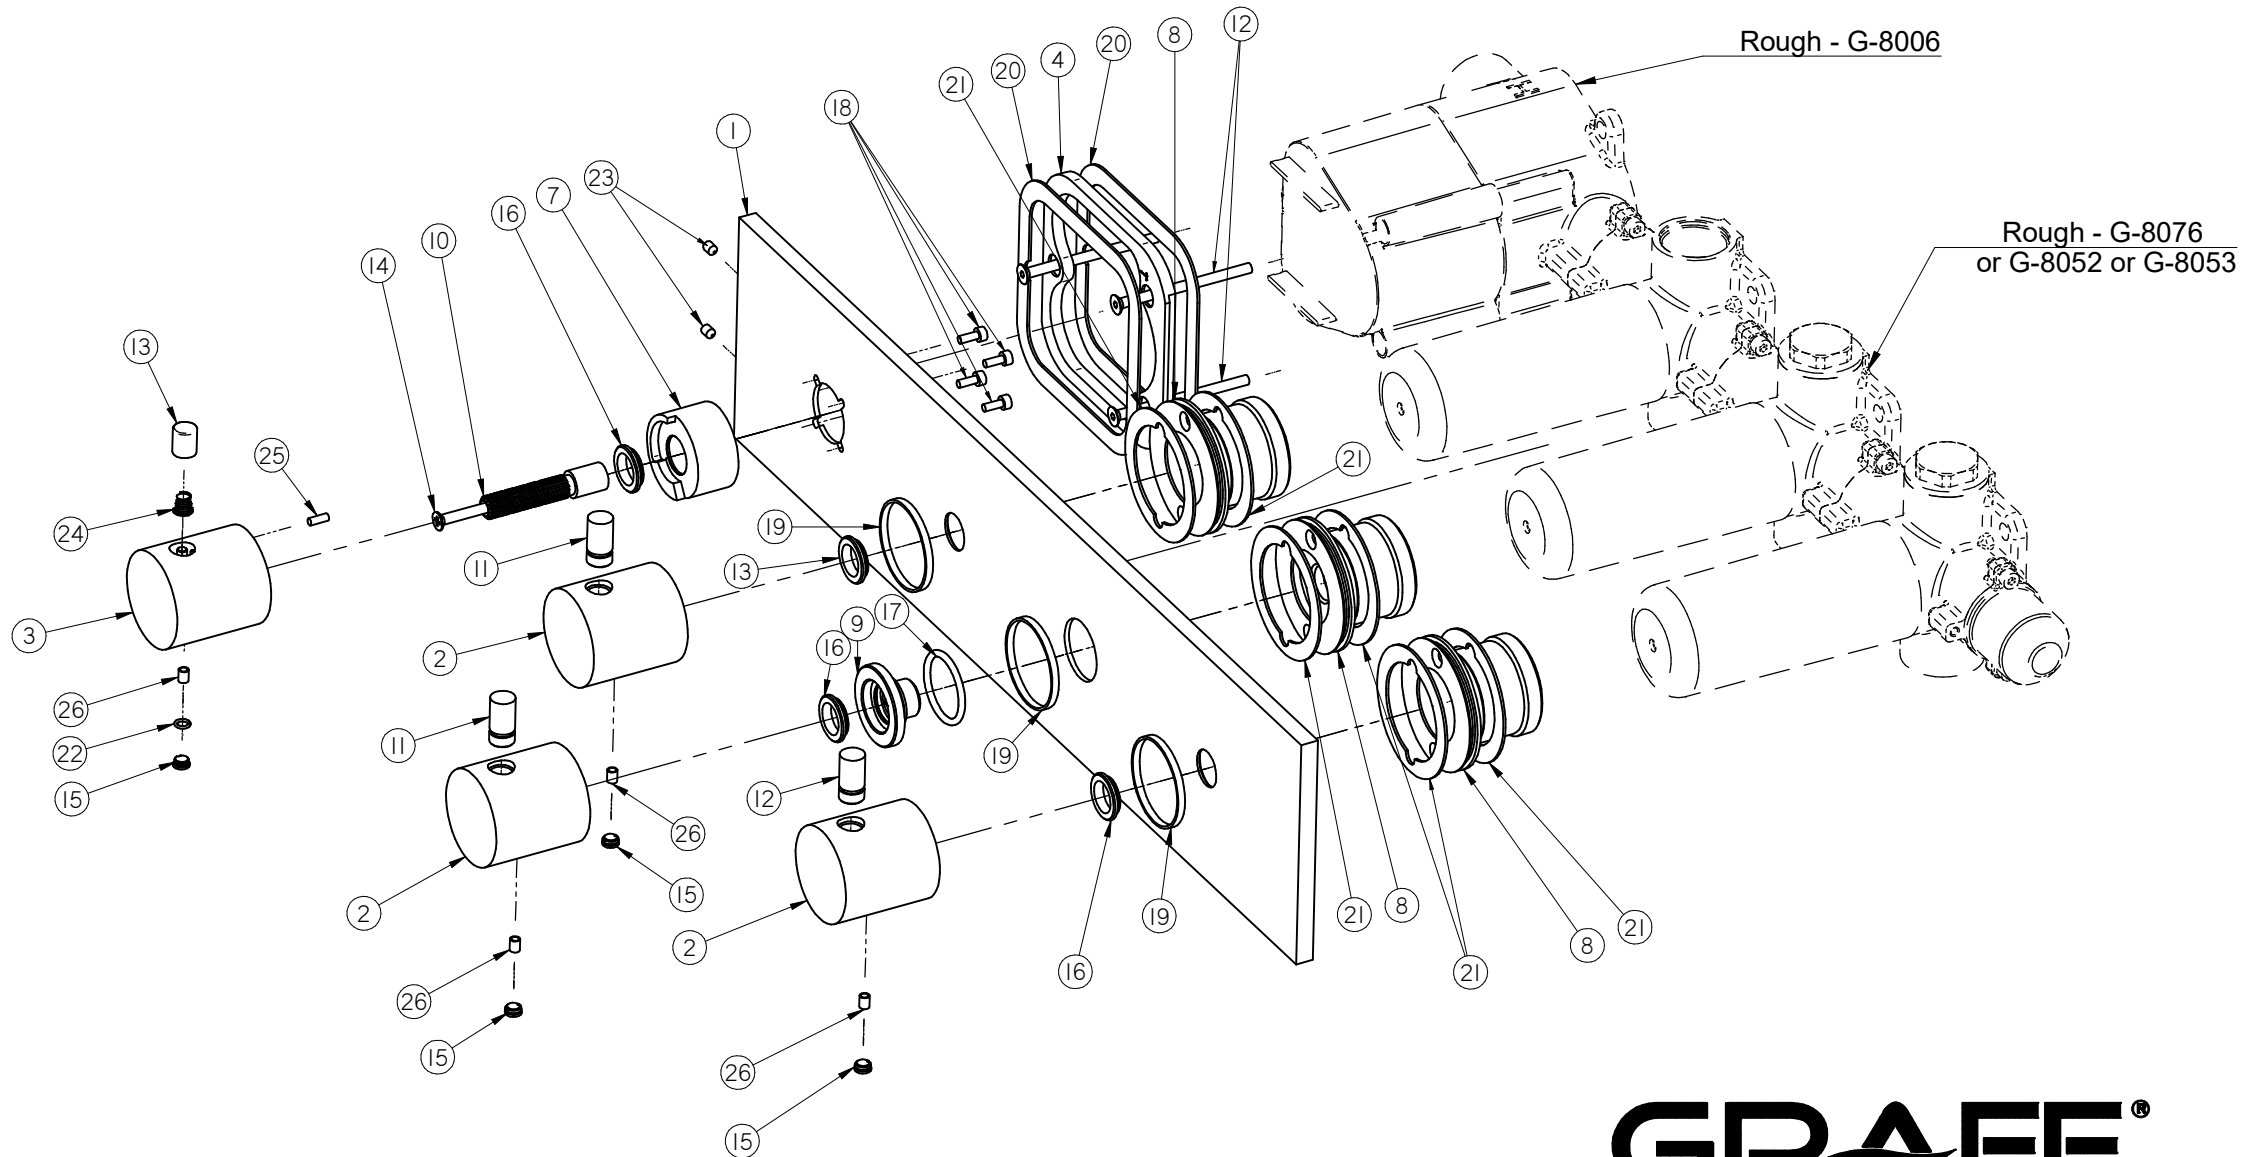

# G-8059H-RH0-T

## IMMERSION Series

**GRAFF**<sup>®</sup>  
Art of Bath