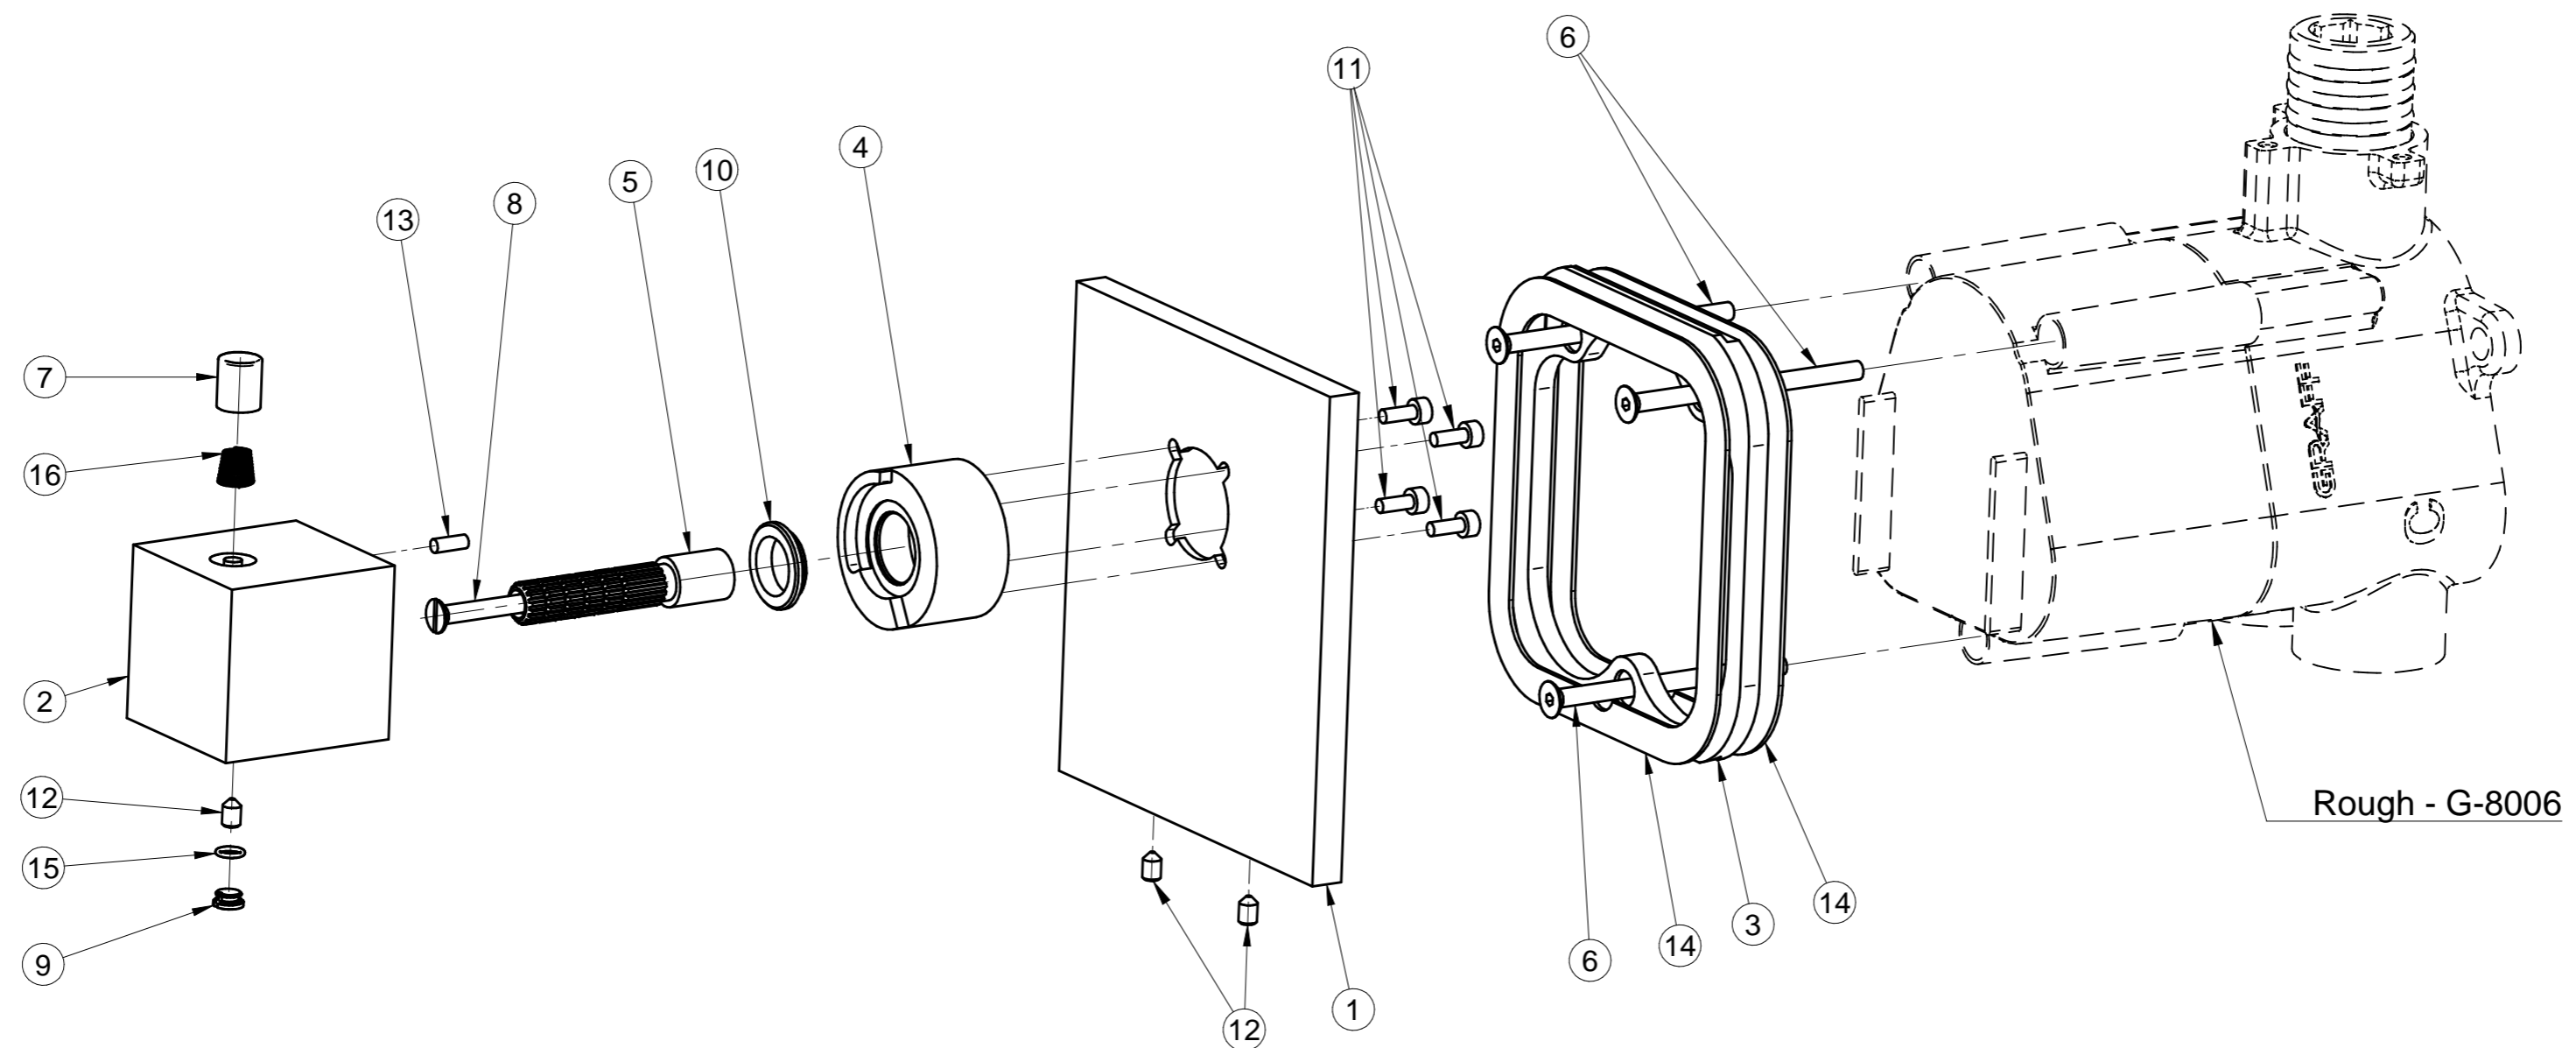

G-8043-SH-T

Thermostatic Valve -Trim - M-Series

GRAFF[®]
CUTTING EDGE DESIGN