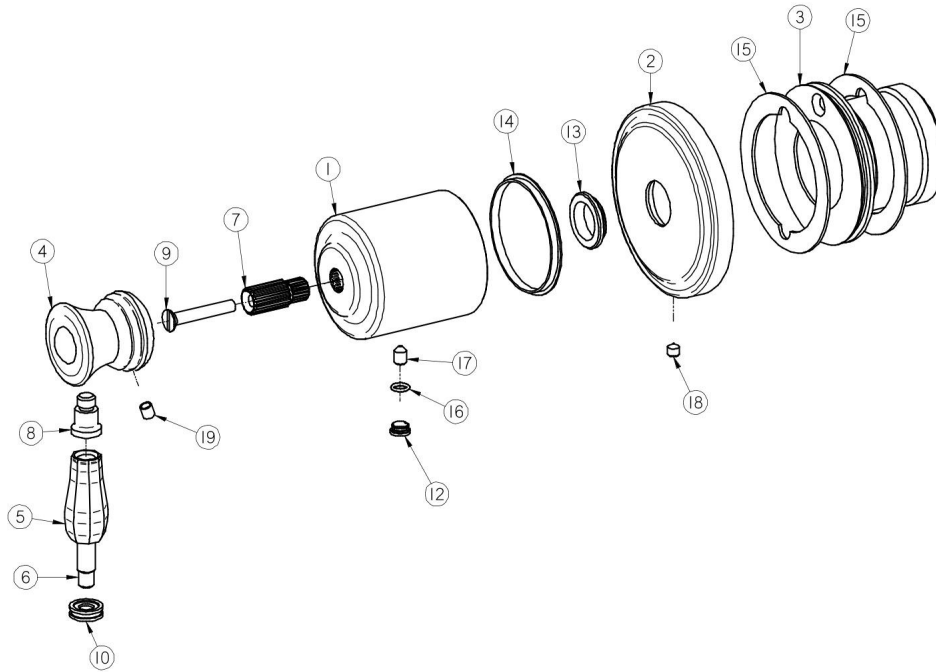

G-8039-LM63E1-T

TOPAZ Series

GRAFF[®]
Art of Bath