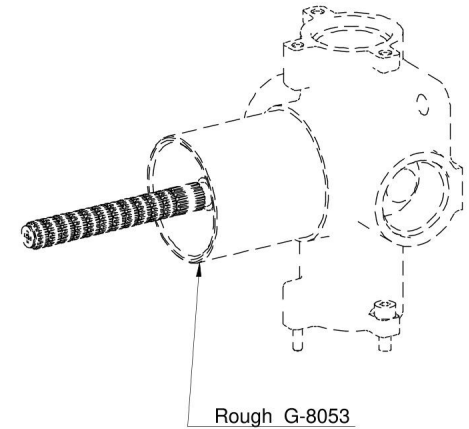

G-8039-LM63E1-T

TOPAZ Series

GRAFF[®]
Art of Bath