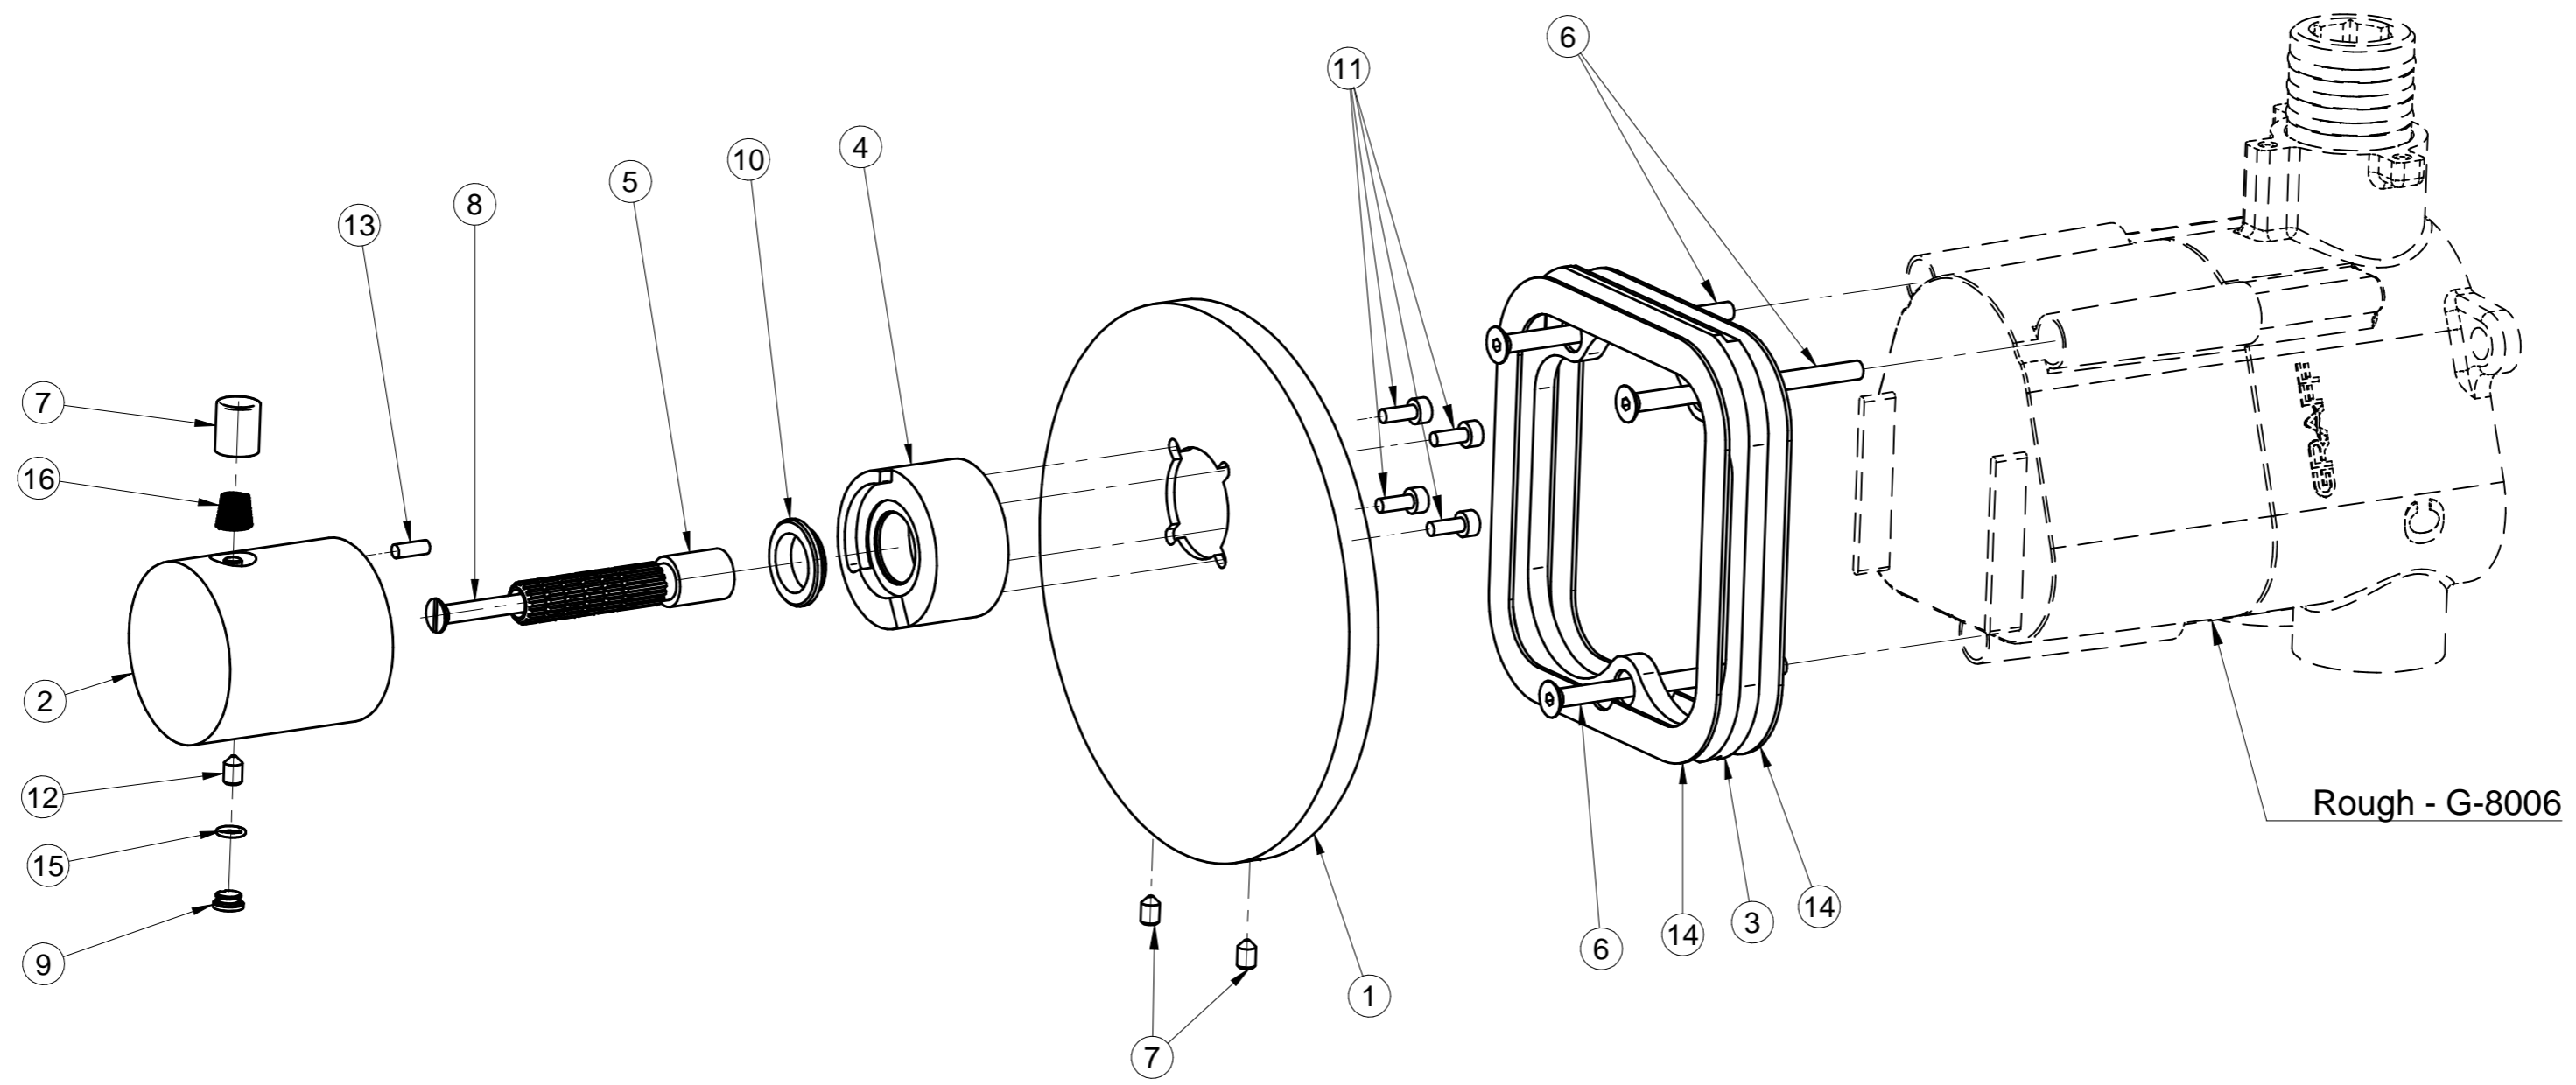

G-8037-RH-T

Thermostatic Valve -Trim - M-Series

GRAFF[®]
CUTTING EDGE DESIGN